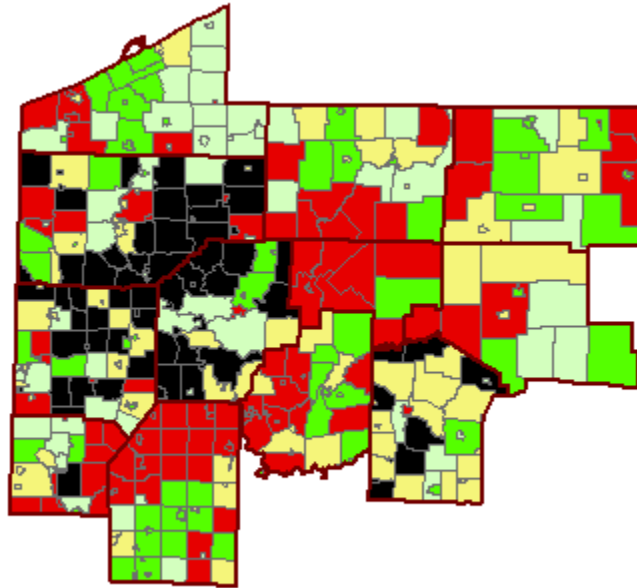

NW Region - Plan Aging

The following map depicts the most current Act 537 official plan ages for the Northwest region (updated 1/28/11).

NWRO Act 537 Plan Ages

CODE	NAME	COUNTY	DATE	STATUS
10904	Adams Township	Butler	2/4/2010	Plan less than 5 years old
25909	Albion Borough	Erie	1/3/2006	Plan less than 5 years old
10905	Allegheny Township	Butler	4/20/1971	Plan between 20 and 40 years
61904	Allegheny Township	Venango	1/1/1970	Plan older than 40 years
25910	Amity Township	Erie	1/14/2004	Plan between 5 and 10 years
42904	Annin Township	McKean	10/3/1972	Plan between 20 and 40 years
16902	Ashland Township	Clarion	3/11/1971	Plan between 20 and 40 years
20903	Athens Township	Crawford	6/1/1970	Plan older than 40 years
61804	Barkeyville Borough	Venango	1/1/1970	Plan older than 40 years
27901	Barnett Township	Forest	1/31/1972	Plan between 20 and 40 years
33905	Barnett Township	Jefferson	9/24/1970	Plan older than 40 years
62902	Bear Lake Borough	Warren	8/9/1971	Plan between 20 and 40 years
16903	Beaver Township	Clarion	6/14/1973	Plan between 20 and 40 years
20904	Beaver Township	Crawford	6/1/1970	Plan older than 40 years
33906	Beaver Township	Jefferson	5/11/1998	Plan between 10 and 20 years
33907	Bell Township	Jefferson	5/11/1998	Plan between 10 and 20 years
24904	Benezette Township	Elk	12/18/2008	Plan less than 5 years old
37903	Bessemer Borough	Lawrence	8/15/1991	Plan between 10 and 20 years
33908	Big Run Borough	Jefferson	12/1/2000	Plan between 10 and 20 years
20905	Bloomfield Township	Crawford	7/28/2005	Plan between 5 and 10 years
20906	Blooming Valley Borough	Crawford	4/22/1976	Plan between 20 and 40 years
42001	Bradford	McKean	2/12/2010	Plan less than 5 years old
42905	Bradford Township	McKean	2/12/2010	Plan less than 5 years old
10906	Brady Township	Butler	2/1/1972	Plan between 20 and 40 years
16904	Brady Township	Clarion	3/11/1971	Plan between 20 and 40 years
33801	Brockway Borough	Jefferson	8/30/2001	Plan between 5 and 10 years
62903	Brokenstraw Township	Warren	4/10/2007	Plan less than 5 years old
33802	Brookville Borough	Jefferson	3/1/1981	Plan between 20 and 40 years
10907	Bruin Borough	Butler	4/30/1980	Plan between 20 and 40 years
10908	Buffalo Township	Butler	2/17/1994	Plan between 10 and 20 years
10001	Butler	Butler	8/27/2009	Plan less than 5 years old
10909	Butler Township	Butler	8/27/2009	Plan less than 5 years old
16905	Callensburg Borough	Clarion	3/11/1971	Plan between 20 and 40 years
10910	Callery Borough	Butler	7/14/1987	Plan between 20 and 40 years
20907	Cambridge Springs Borough	Crawford	11/29/2007	Plan less than 5 years old
20908	Cambridge Township	Crawford	10/22/2003	Plan between 5 and 10 years
61905	Canal Township	Venango	1/1/1970	Plan older than 40 years
10911	Center Township	Butler	8/27/2009	Plan less than 5 years old
20909	Centerville Borough	Crawford	1/20/1972	Plan between 20 and 40 years
42906	Ceres Township	McKean	10/3/1972	Plan between 20 and 40 years
62904	Cherry Grove Township	Warren	8/9/1971	Plan between 20 and 40 years
10912	Cherry Township	Butler	4/5/1971	Plan between 20 and 40 years
10913	Cherry Valley Borough	Butler	3/18/1971	Plan between 20 and 40 years
61906	Cherrytree Township	Venango	1/1/1970	Plan older than 40 years