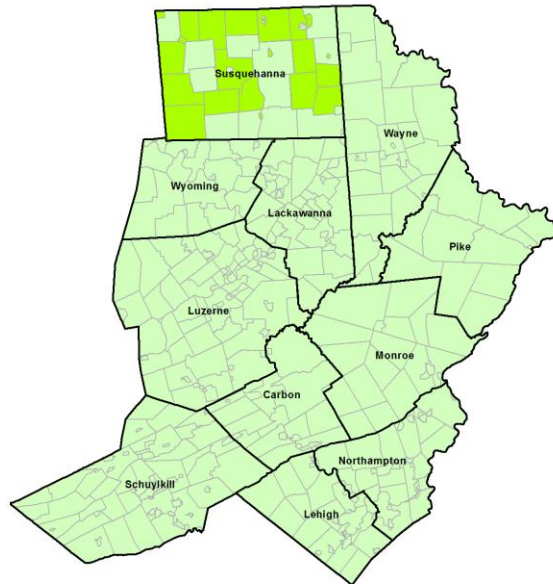

NE Region – Municipal Onlot Sewage Service Depiction

The following map depicts the most current types of municipal onlot sewage service for the Northeastern region (updated 3/1/15).

NE Region Municipal Onlot Sewage Service Areas

NE Region Municipal Onlot Sewage Service Areas

MUNICIPALITY	COUNTY	JOINT LOCAL AGENCY NAME
Upper Macungie Township	Lehigh	
Upper Mahantango Township	Schuylkill	
Upper Milford Township	Lehigh	
Upper Mount Bethel Township	Northampton	
Upper Nazareth Township	Northampton	
Upper Saucon Township	Lehigh	
Vandling Borough	Lackawanna	
Walker Township	Schuylkill	
Walnutport Borough	Northampton	
Warrior Run Borough	Luzerne	
Washington Township	Lehigh	
Washington Township	Northampton	
Washington Township	Schuylkill	
Washington Township	Wyoming	
Waverly Township	Lackawanna	
Waymart Borough	Wayne	
Wayne Township	Schuylkill	
Weatherly Borough	Carbon	
Weisenberg Township	Lehigh	
Weissport Borough	Carbon	
West Abington Township	Lackawanna	
West Brunswick Township	Schuylkill	
West Easton Borough	Northampton	
West Hazleton Borough	Luzerne	
West Mahanoy Township	Schuylkill	
West Penn Township	Schuylkill	
West Pittston Borough	Luzerne	
West Wyoming Borough	Luzerne	
Westfall Township	Pike	
White Haven Borough	Luzerne	
Whitehall Township	Lehigh	
Wilkes-Barre City	Luzerne	
Wilkes-Barre Township	Luzerne	
Williams Township	Northampton	
Wilson Borough	Northampton	
Wind Gap Borough	Northampton	
Windham Township	Wyoming	
Wright Township	Luzerne	
Wyoming Borough	Luzerne	
Yatesville Borough	Luzerne	