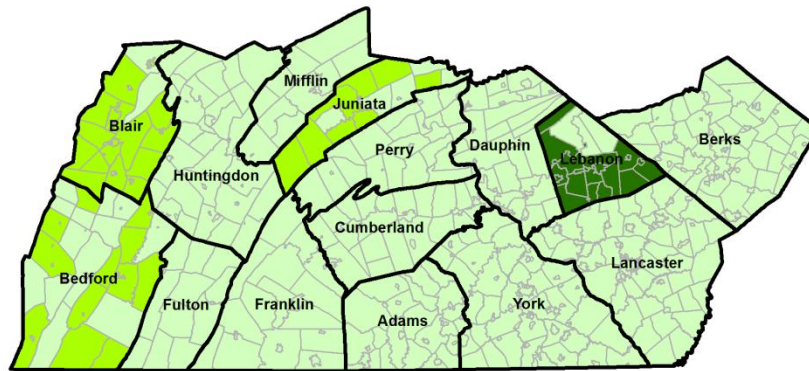

SC Region- Municipal Onlot Sewage Service Depiction

The following map depicts the most current types of municipal onlot sewage service for the Southcentral region (updated 3/1/15).

SC Region Municipal Onlot Sewage Service Areas

SC Region Municipal Onlot Sewage Service Areas

MUNICIPALITY	COUNTY	JOINT LOCAL AGENCY NAME
Wiconisco Township	Dauphin	
Williams Township	Dauphin	
Williamsburg Borough	Blair	
Williamstown Borough	Dauphin	
Windsor Borough	York	
Windsor Township	Berks	
Windsor Township	York	
Winterstown Borough	York	
Womelsdorf Borough	Berks	
Wood Township	Huntingdon	
Woodbury Borough	Bedford	
Woodbury Township	Bedford	
Woodbury Township	Blair	Blair County Sanitary Administrative Committee
Wormleysburg Borough	Cumberland	
Wrightsville Borough	York	
Wyomissing Borough	Berks	
Yoe Borough	York	
York City	York	
York Haven Borough	York	
York Springs Borough	Adams	
York Township	York	
Yorkana Borough	York	