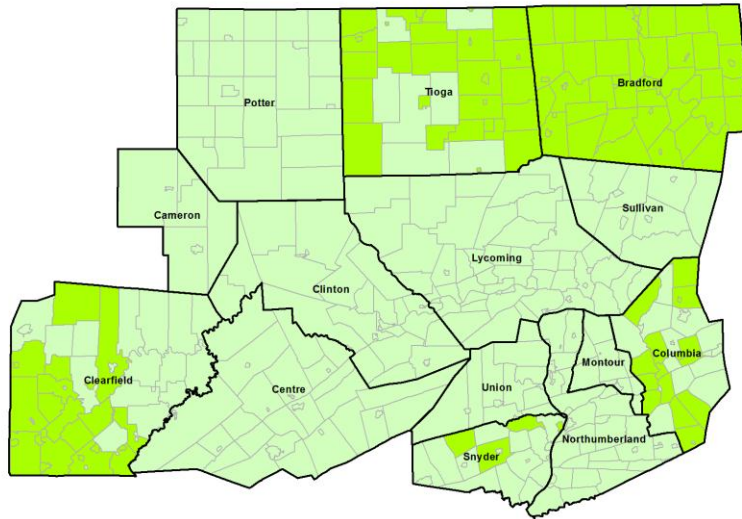

NC Region – Municipal Onlot Sewage Service Depiction

The following map depicts the most current types of municipal onlot sewage service for the Northcentral region (updated 3/1/15).

NC Region Municipal Onlot Sewage Service Areas

NC Region Municipal Onlot Sewage Service Areas

MUNICIPALITY	COUNTY	JOINT LOCAL AGENCY NAME
West Beaver Township	Snyder	
West Branch Township	Potter	
West Buffalo Township	Union	
West Burlington Township	Bradford	Bradford County Sanitation Committee
West Cameron Township	Northumberland	
West Chillisquaque Township	Northumberland	
West Hemlock Township	Montour	
West Keating Township	Clinton	
West Perry Township	Snyder	
Westfield Borough	Tioga	North Central Sewage Agency
Westfield Township	Tioga	North Central Sewage Agency
Westover Borough	Clearfield	Clearfield County Sewage Agency
Wharton Township	Potter	
White Deer Township	Union	
Williamsport City	Lycoming	
Wilmot Township	Bradford	Bradford County Sanitation Committee
Windham Township	Bradford	Bradford County Sanitation Committee
Wolf Township	Lycoming	
Woodward Township	Clearfield	Clearfield County Sewage Agency
Woodward Township	Clinton	
Woodward Township	Lycoming	
Worth Township	Centre	
Wyalusing Borough	Bradford	Bradford County Sanitation Committee
Wyalusing Township	Bradford	Bradford County Sanitation Committee
Wysox Township	Bradford	Bradford County Sanitation Committee
Zerbe Township	Northumberland	