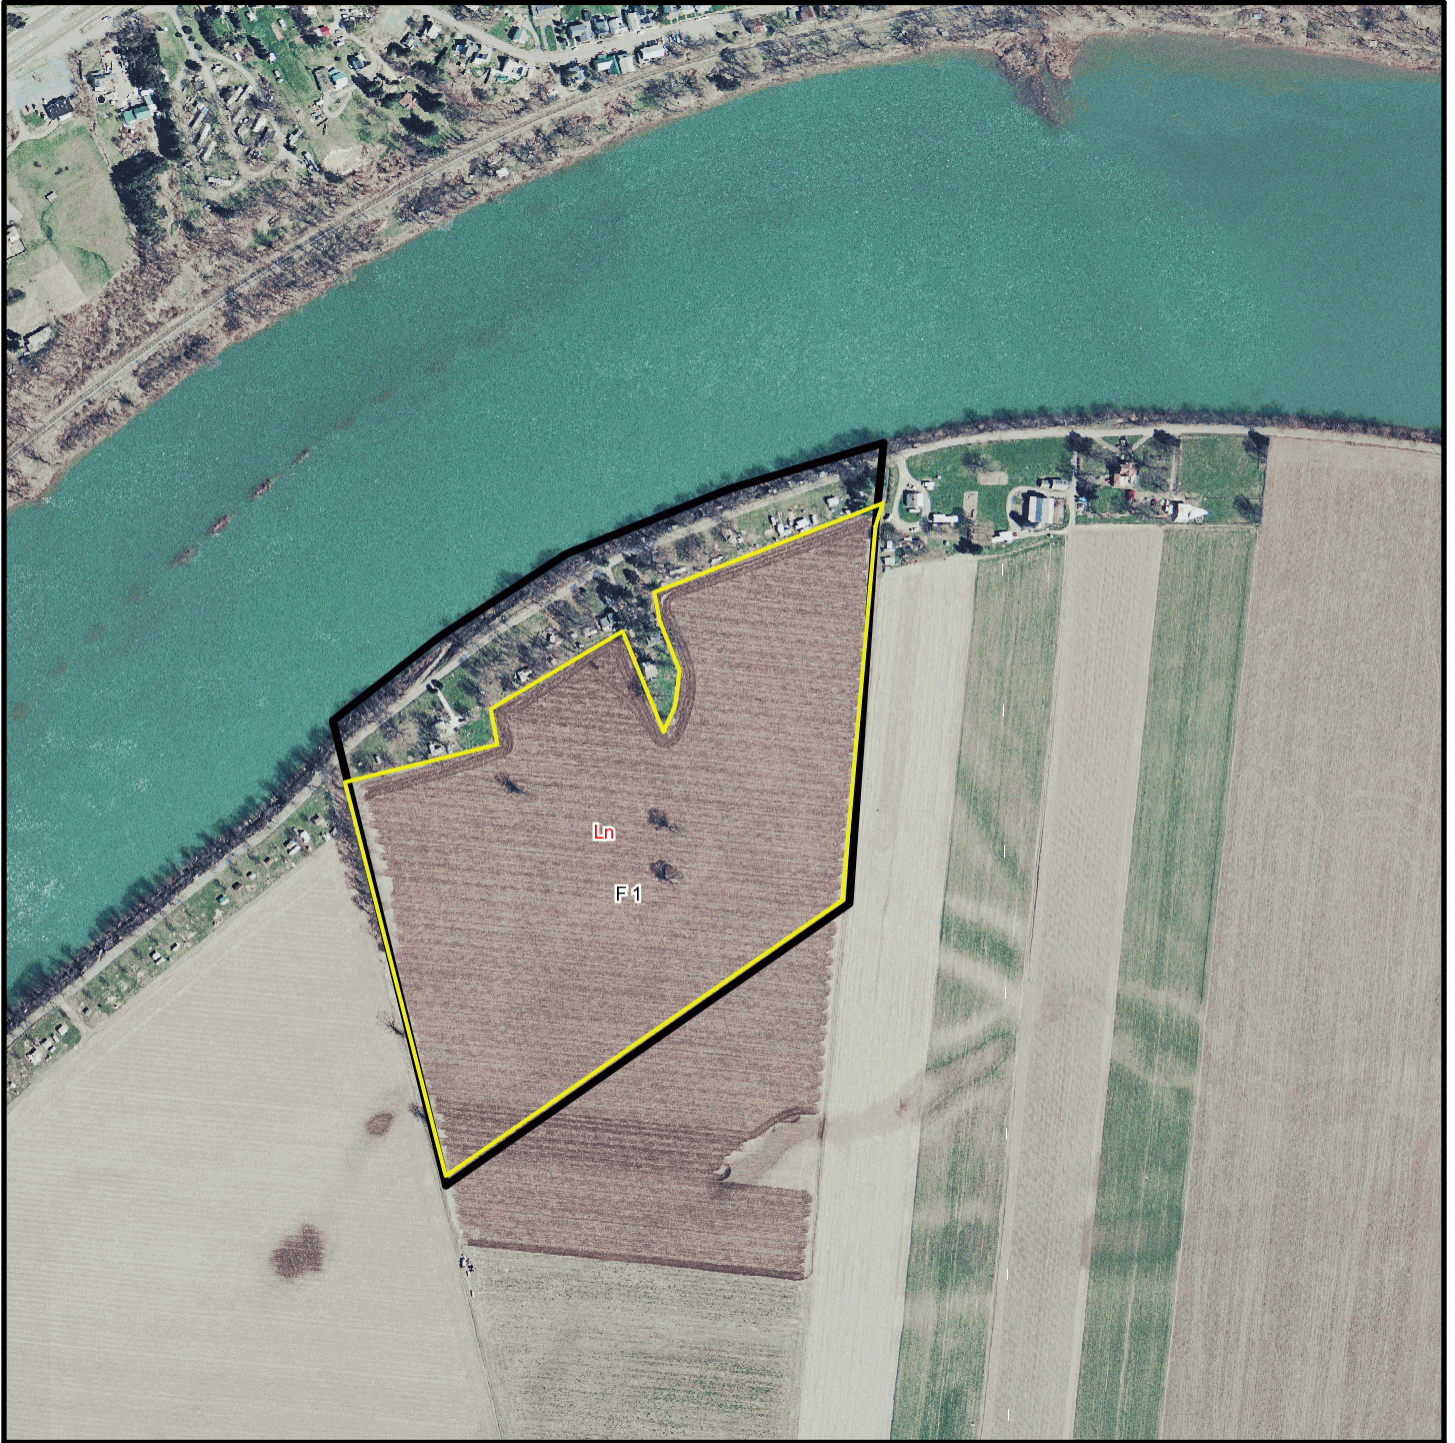

JRT Farms T 556

* 536.0 feet per inch

Soil Acreages By Field

Field	Label	Musym	Muname	Acres	Drainage Class	Farmland Class	Kfact
F 1	F 1	Ln	Linden loam, occasionally flooded	33.89	Well drained	All areas are prime farmland	0.37

Soil Acreages For Farm

MUSYM	MUNAME	Drainage Class	Farmland Class	kfact	acres
Ln	Linden loam, occasionally flooded	Well drained	All areas are prime farmland	0.37	33.89