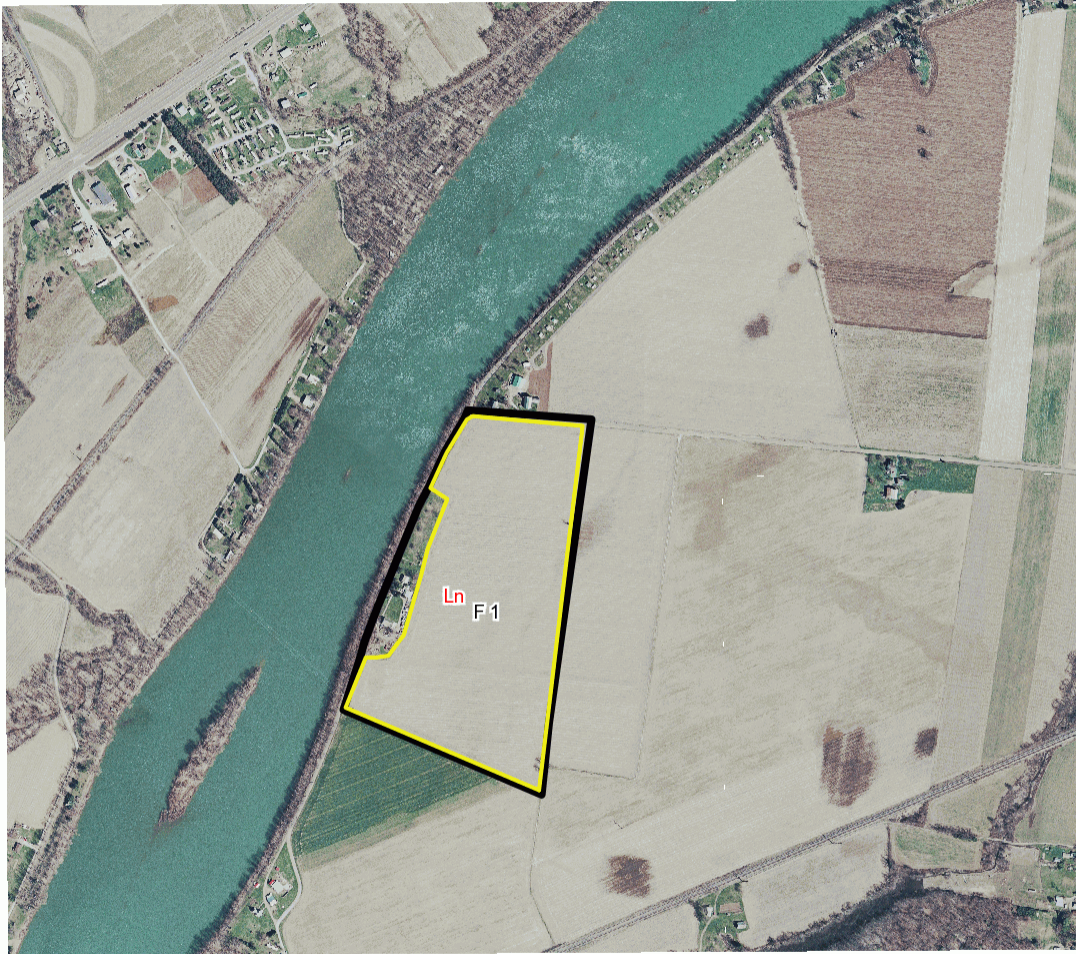

# Nutrient Balance Sheet Map

\* 1176.0 feet per inch

**Soil Acreages By Field**

---

Field	Label	Musym	Muname	Acres	Drainage Class	Farmland Class	Kfact
F 1	F 1	Ln	Linden loam, occasionally flooded	44.48	Well drained	All areas are prime farmland	0.37

**Soil Acreages For Farm**

---

MUSYM	MUNAME	Drainage Class	Farmland Class	kfact	acres
Ln	Linden loam, occasionally flooded	Well drained	All areas are prime farmland	0.37	44.48