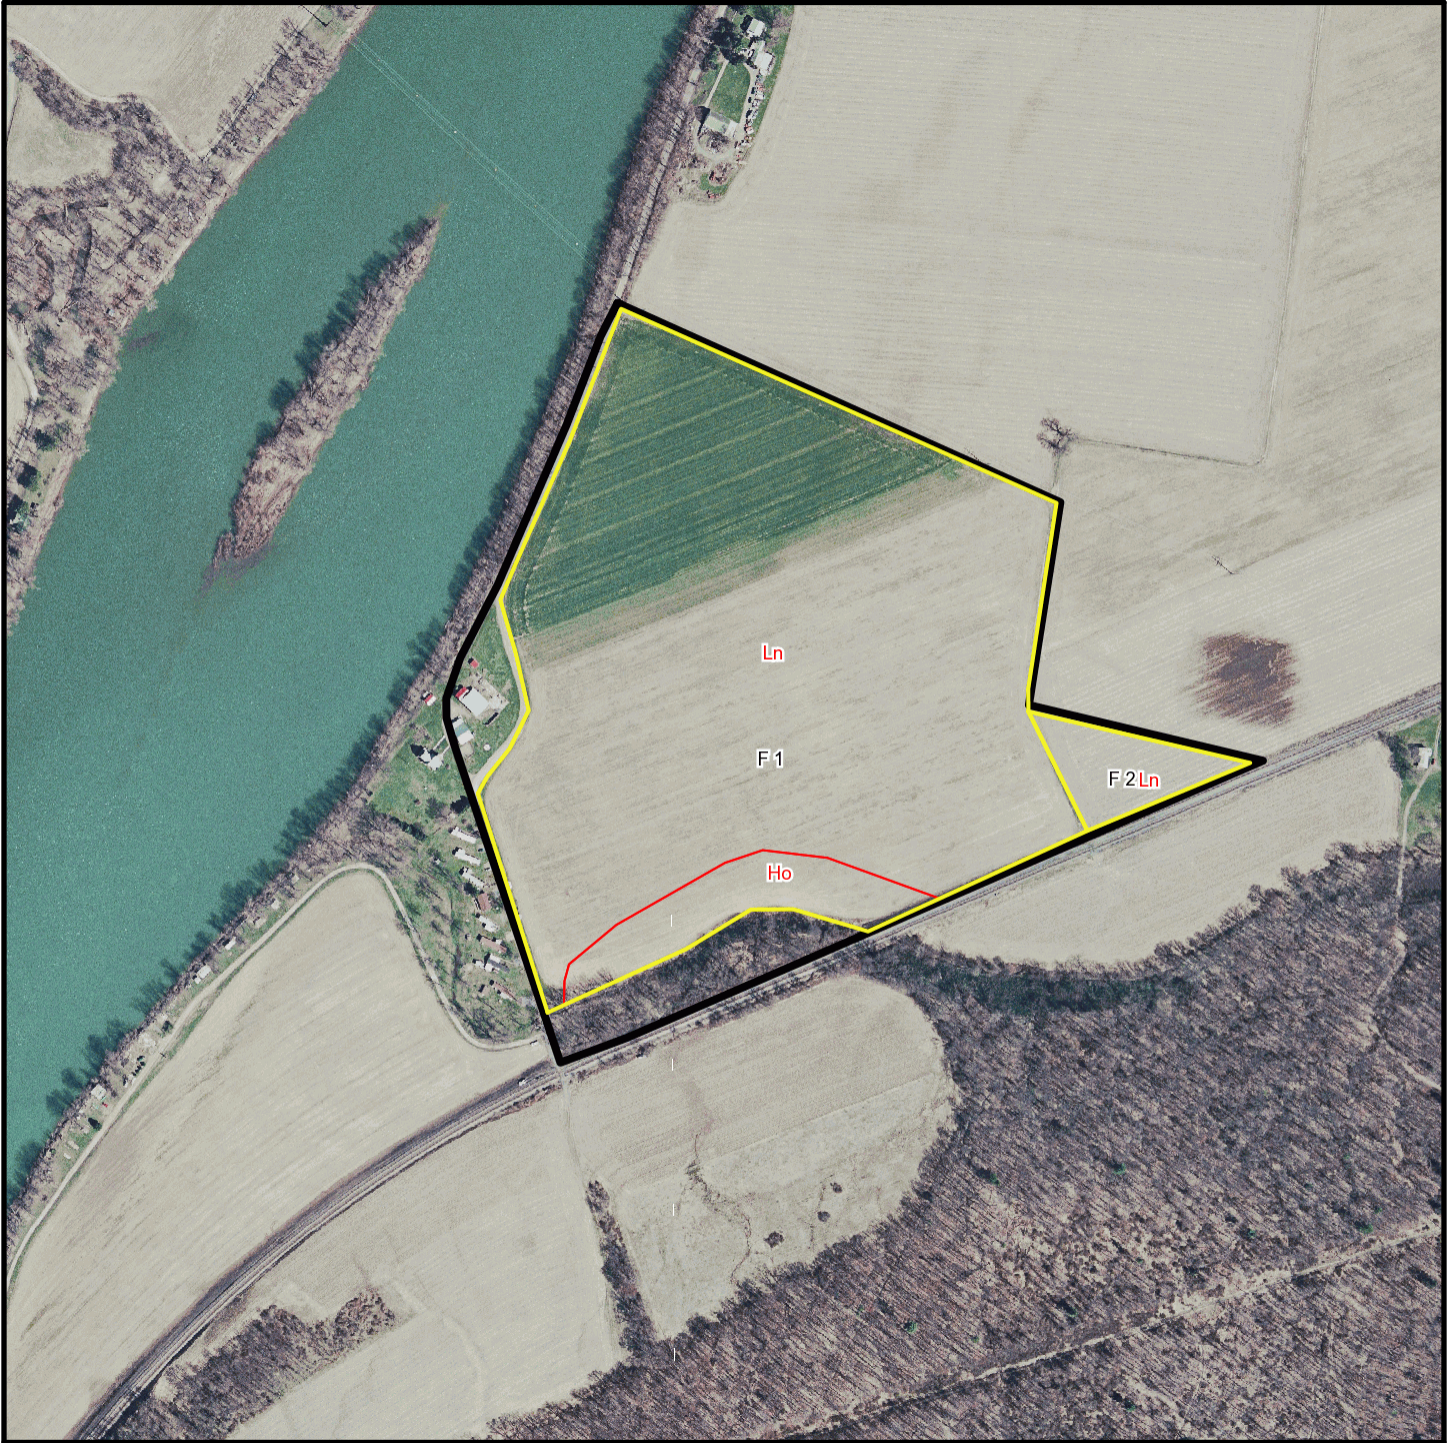

JRT Farms T 552

* 536.0 feet per inch

Soil Acreages By Field

Field	Label	Musym	Muname	Acres	Drainage Class	Farmland Class	Kfact
F 1	F 1	Ho	Holly silt loam	3.5	Very poorly drained	Not prime farmland	0.28
F 1	F 1	Ln	Linden loam, occasionally flooded	46.4	Well drained	All areas are prime farmland	0.37
F 2	F 2	Ln	Linden loam, occasionally flooded	2.09	Well drained	All areas are prime farmland	0.37

Soil Acreages For Farm

MUSYM	MUNAME	Drainage Class	Farmland Class	kfact	acres
Ho	Holly silt loam	Very poorly drained	Not prime farmland	0.28	3.5
Ln	Linden loam, occasionally flooded	Well drained	All areas are prime farmland	0.37	48.49