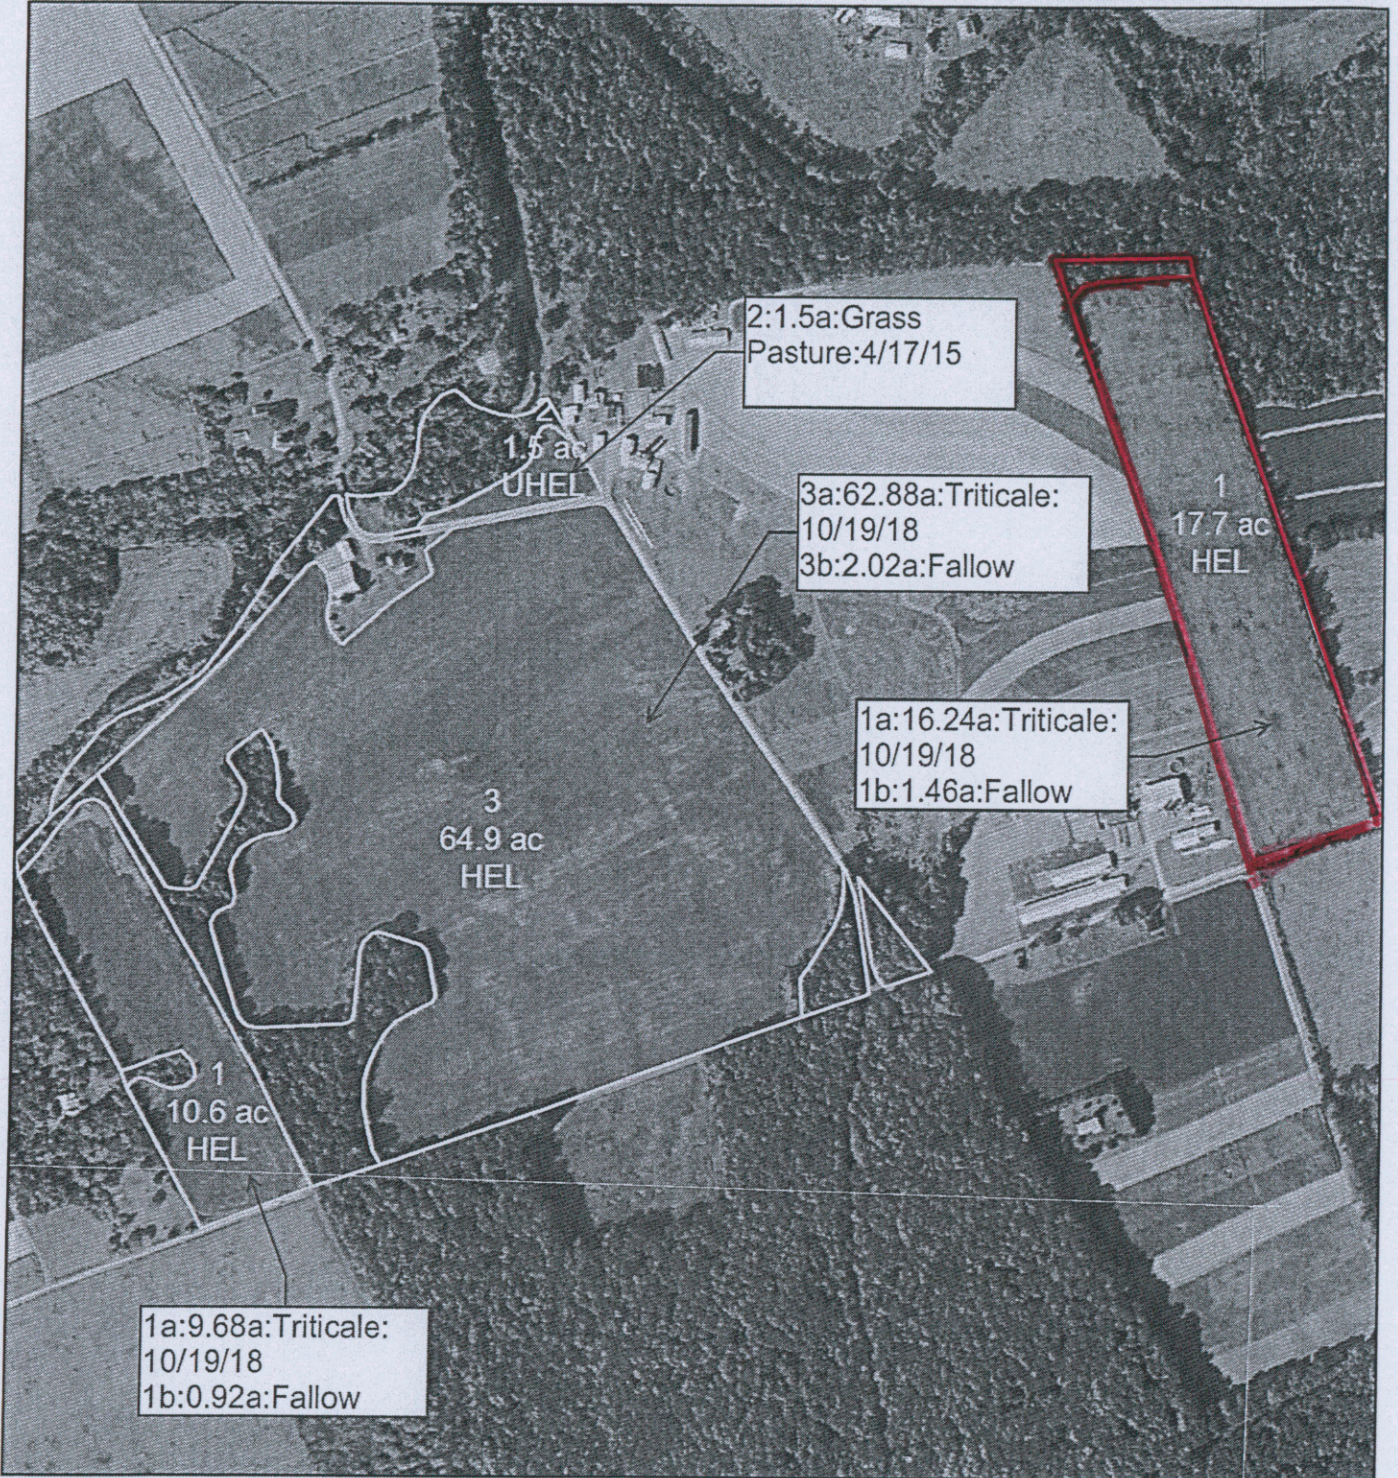

Farm 1394 NI
 Tract 479

Owner: SCHRACK FARMS PTN
 Operator: SCHRACK FARMS PTN

United States Department of Agriculture
 Farm Service Agency

Farm/Tract Boundary

Wetland Determination Identifiers

- Restricted Use
- Limited Restrictions
- Exempt from Conservation Compliance Provisions

Digital Photography Year: 2013

Wetland identifiers do not represent the size, shape or specific determination of the area. Refer to your original determination (CPA-026 and attached maps) for exact wetland boundaries and determinations, or contact NRCS.