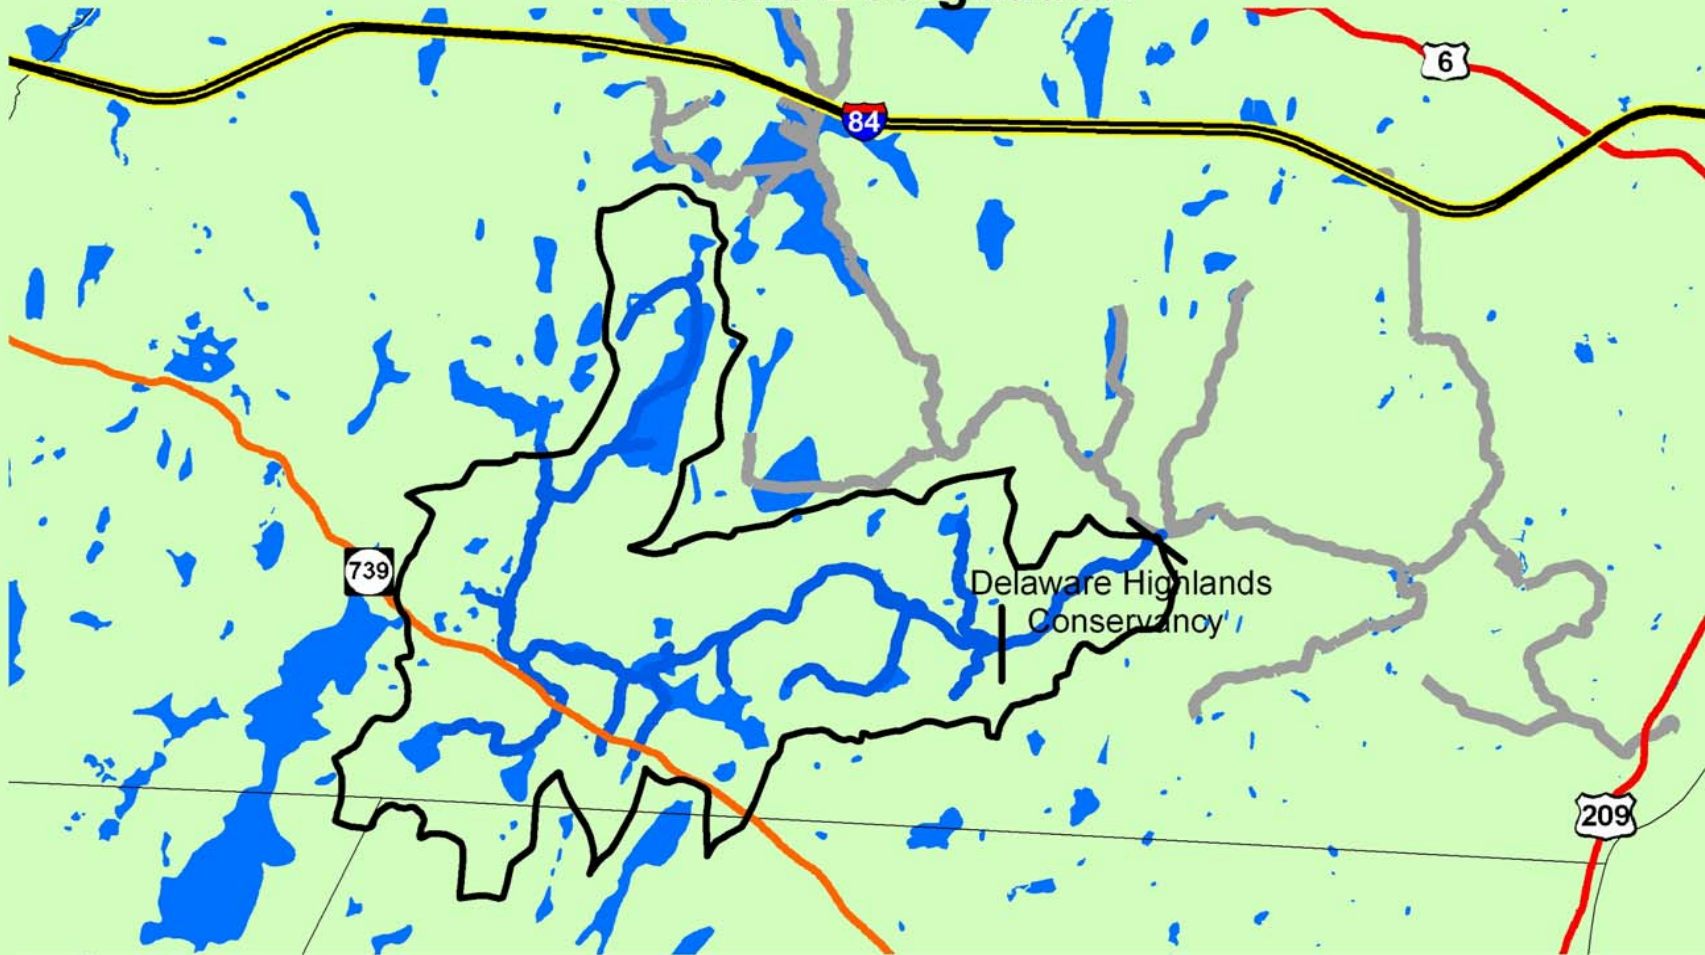

Figure 1: Dwarfs Kill, Pike County Current Designation

Legend

- Petitioned Basin
- Dwarfs Kill - HQ-CWF
- Raymondskill Creek Basin - HQ-CWF
- township
- Waterbody

Figure 2: Dwarfs Kill, Pike County Proposed Designation

Pike County

Legend

- Petitioned Basin
- Dwarfs Kill - EV
- Raymondskill Creek Basin - HQ-CWF
- township
- Waterbody