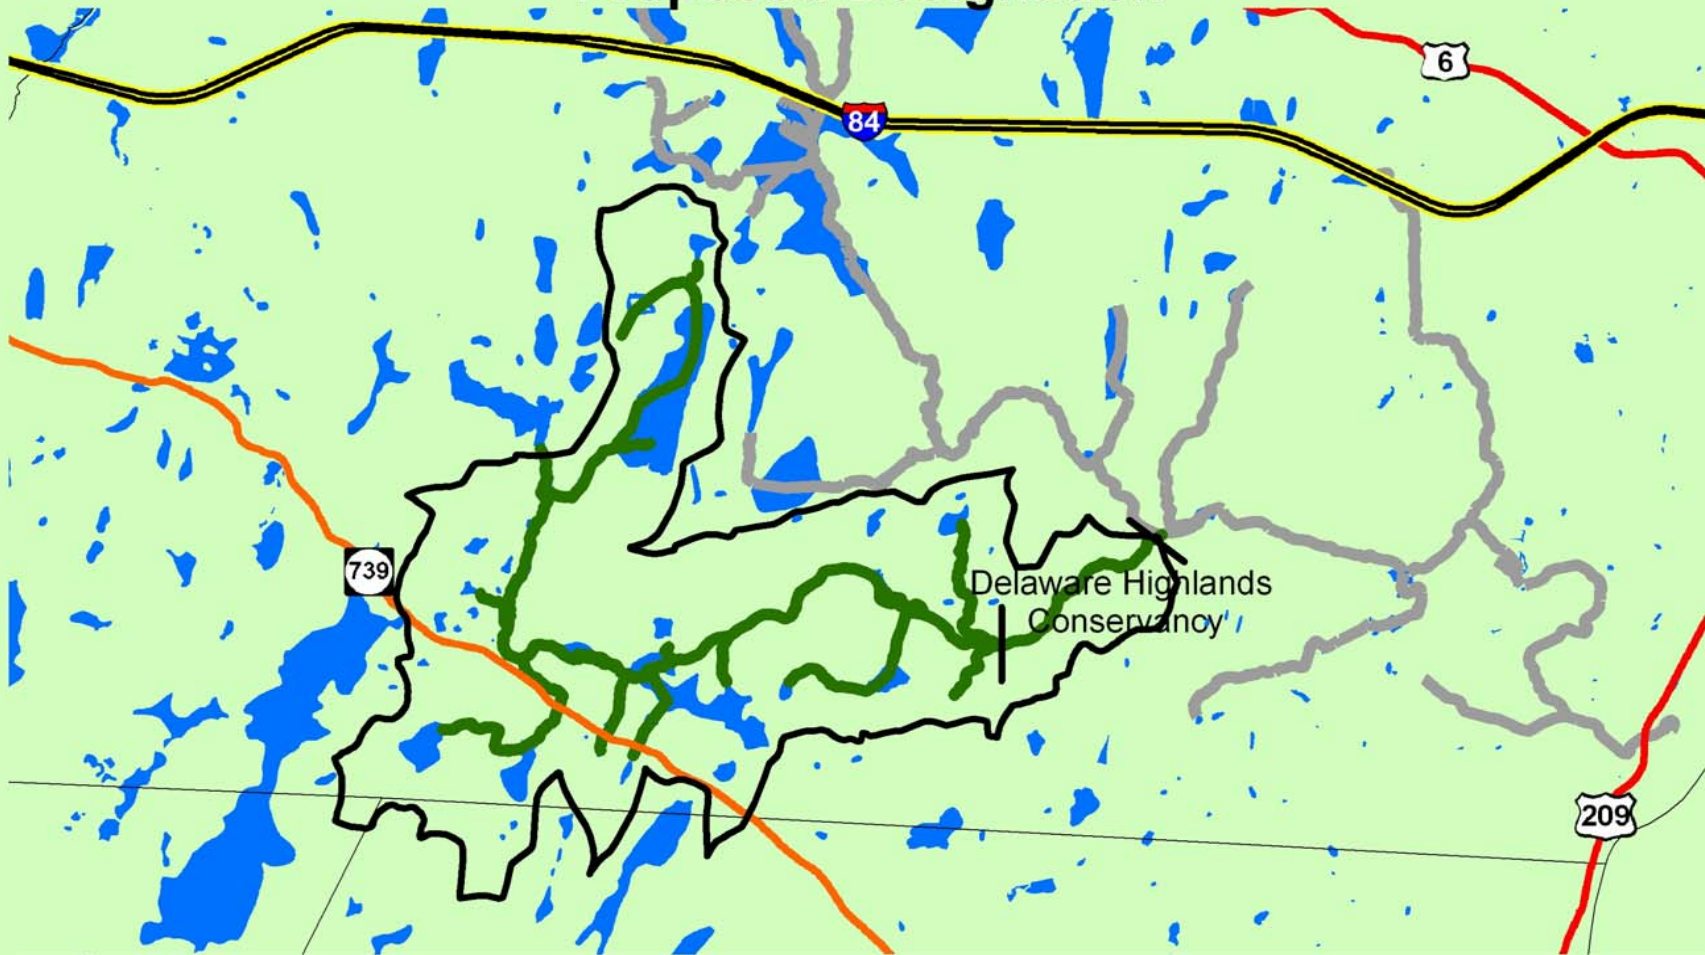

Figure 1: Dwarfs Kill, Pike County Current Designation

Legend

- Petitioned Basin
- Dwarfs Kill - HQ-CWF
- Raymondskill Creek Basin - HQ-CWF
- township
- Waterbody

Figure 2: Dwarfs Kill, Pike County Proposed Designation

Pike County

Legend

- Petitioned Basin
- Dwarfs Kill - EV
- Raymondskill Creek Basin - HQ-CWF
- township
- Waterbody