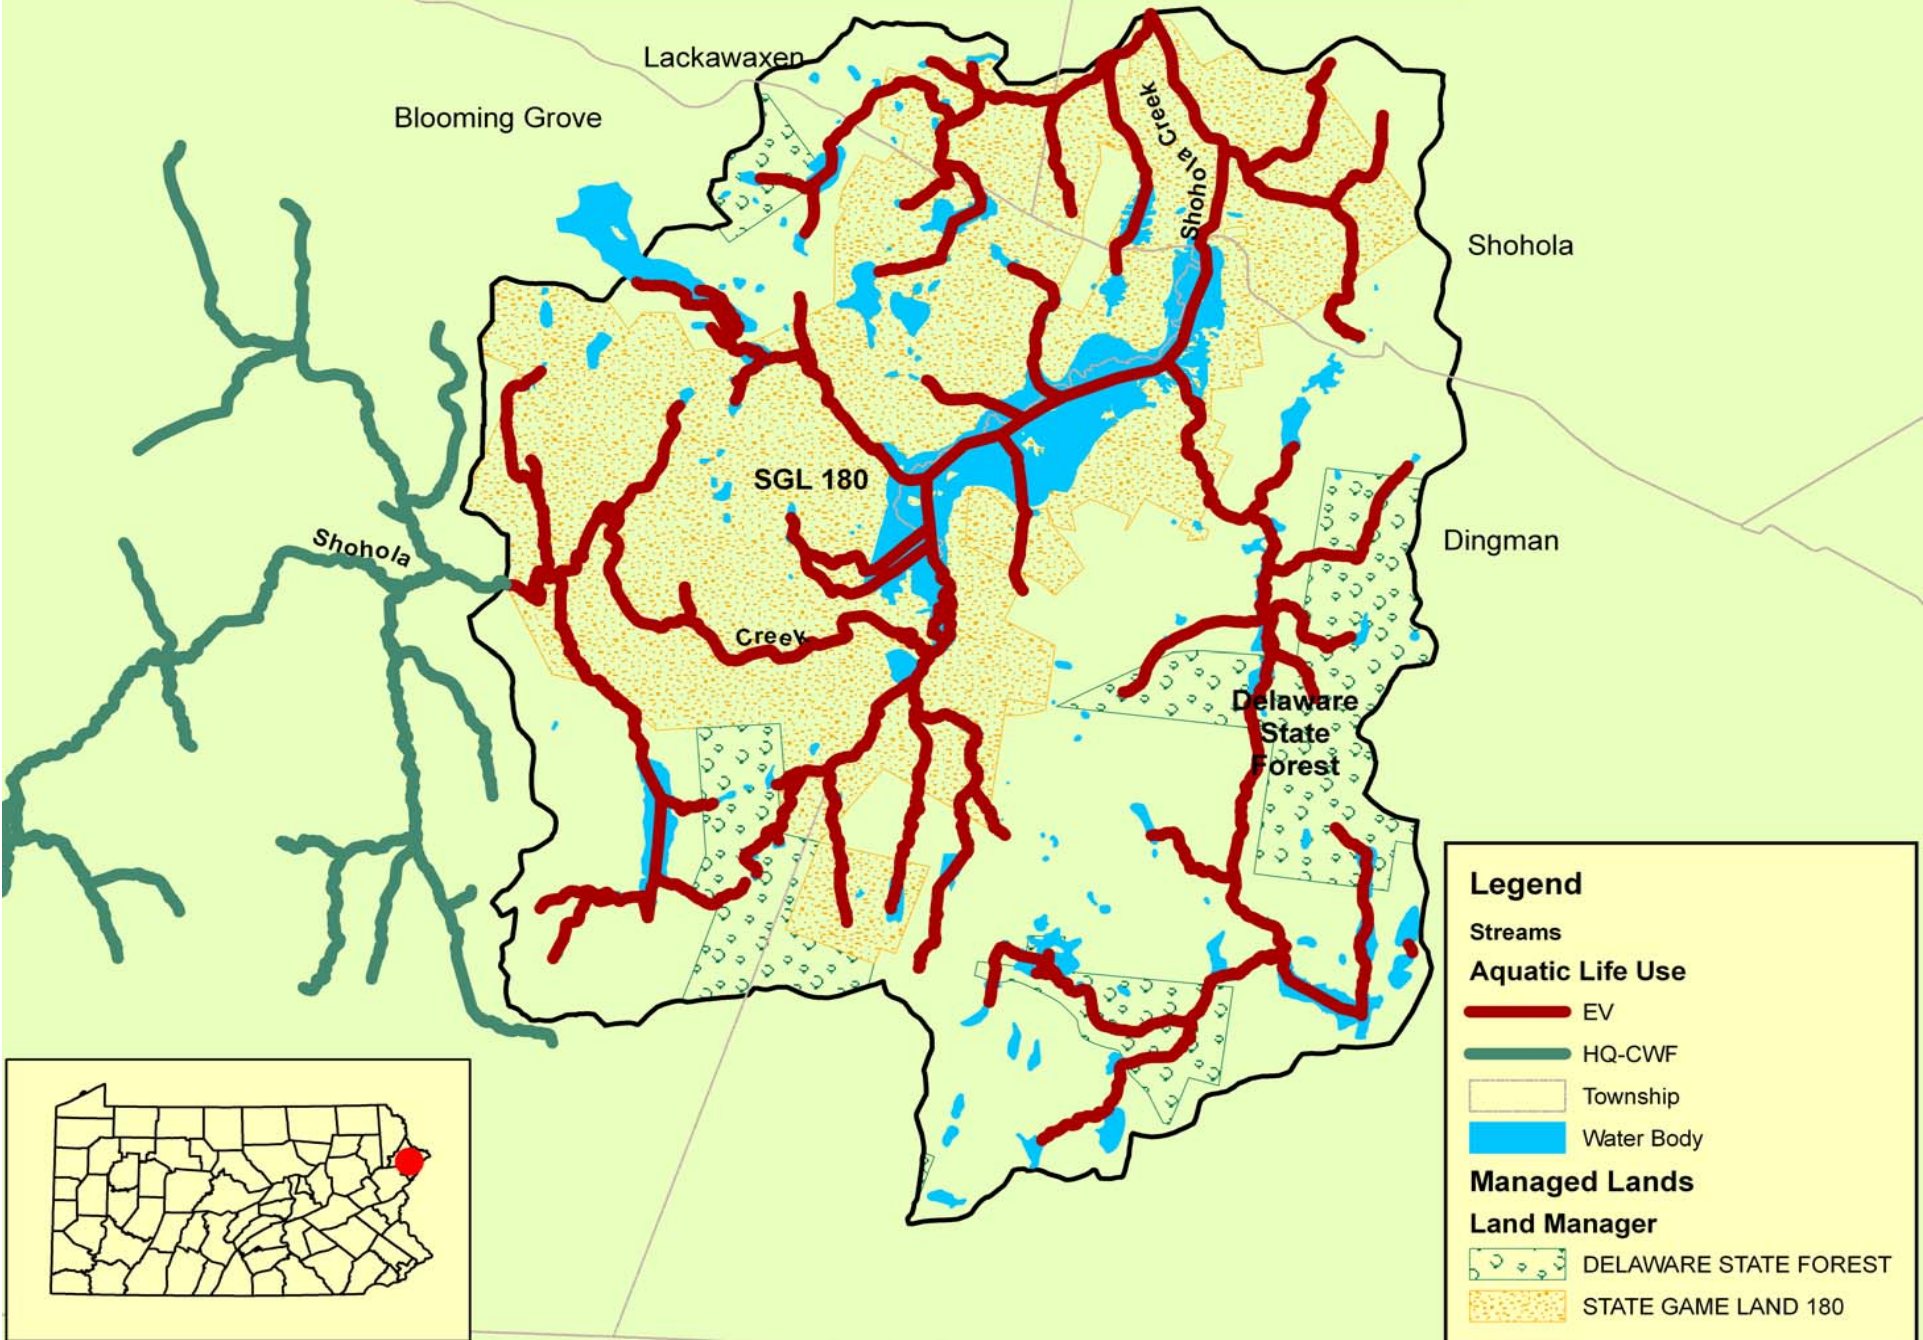

Shohola Creek Current Designation

Shohola Creek Proposed Designation

Legend

Streams

- EV
- HQ-CWF

Aquatic Life Use

- EV
- HQ-CWF

Managed Lands

- DELAWARE STATE FOREST
- STATE GAME LAND 180

Land Manager

- DELAWARE STATE FOREST
- STATE GAME LAND 180

Township

- Township

Water Body

- Water Body