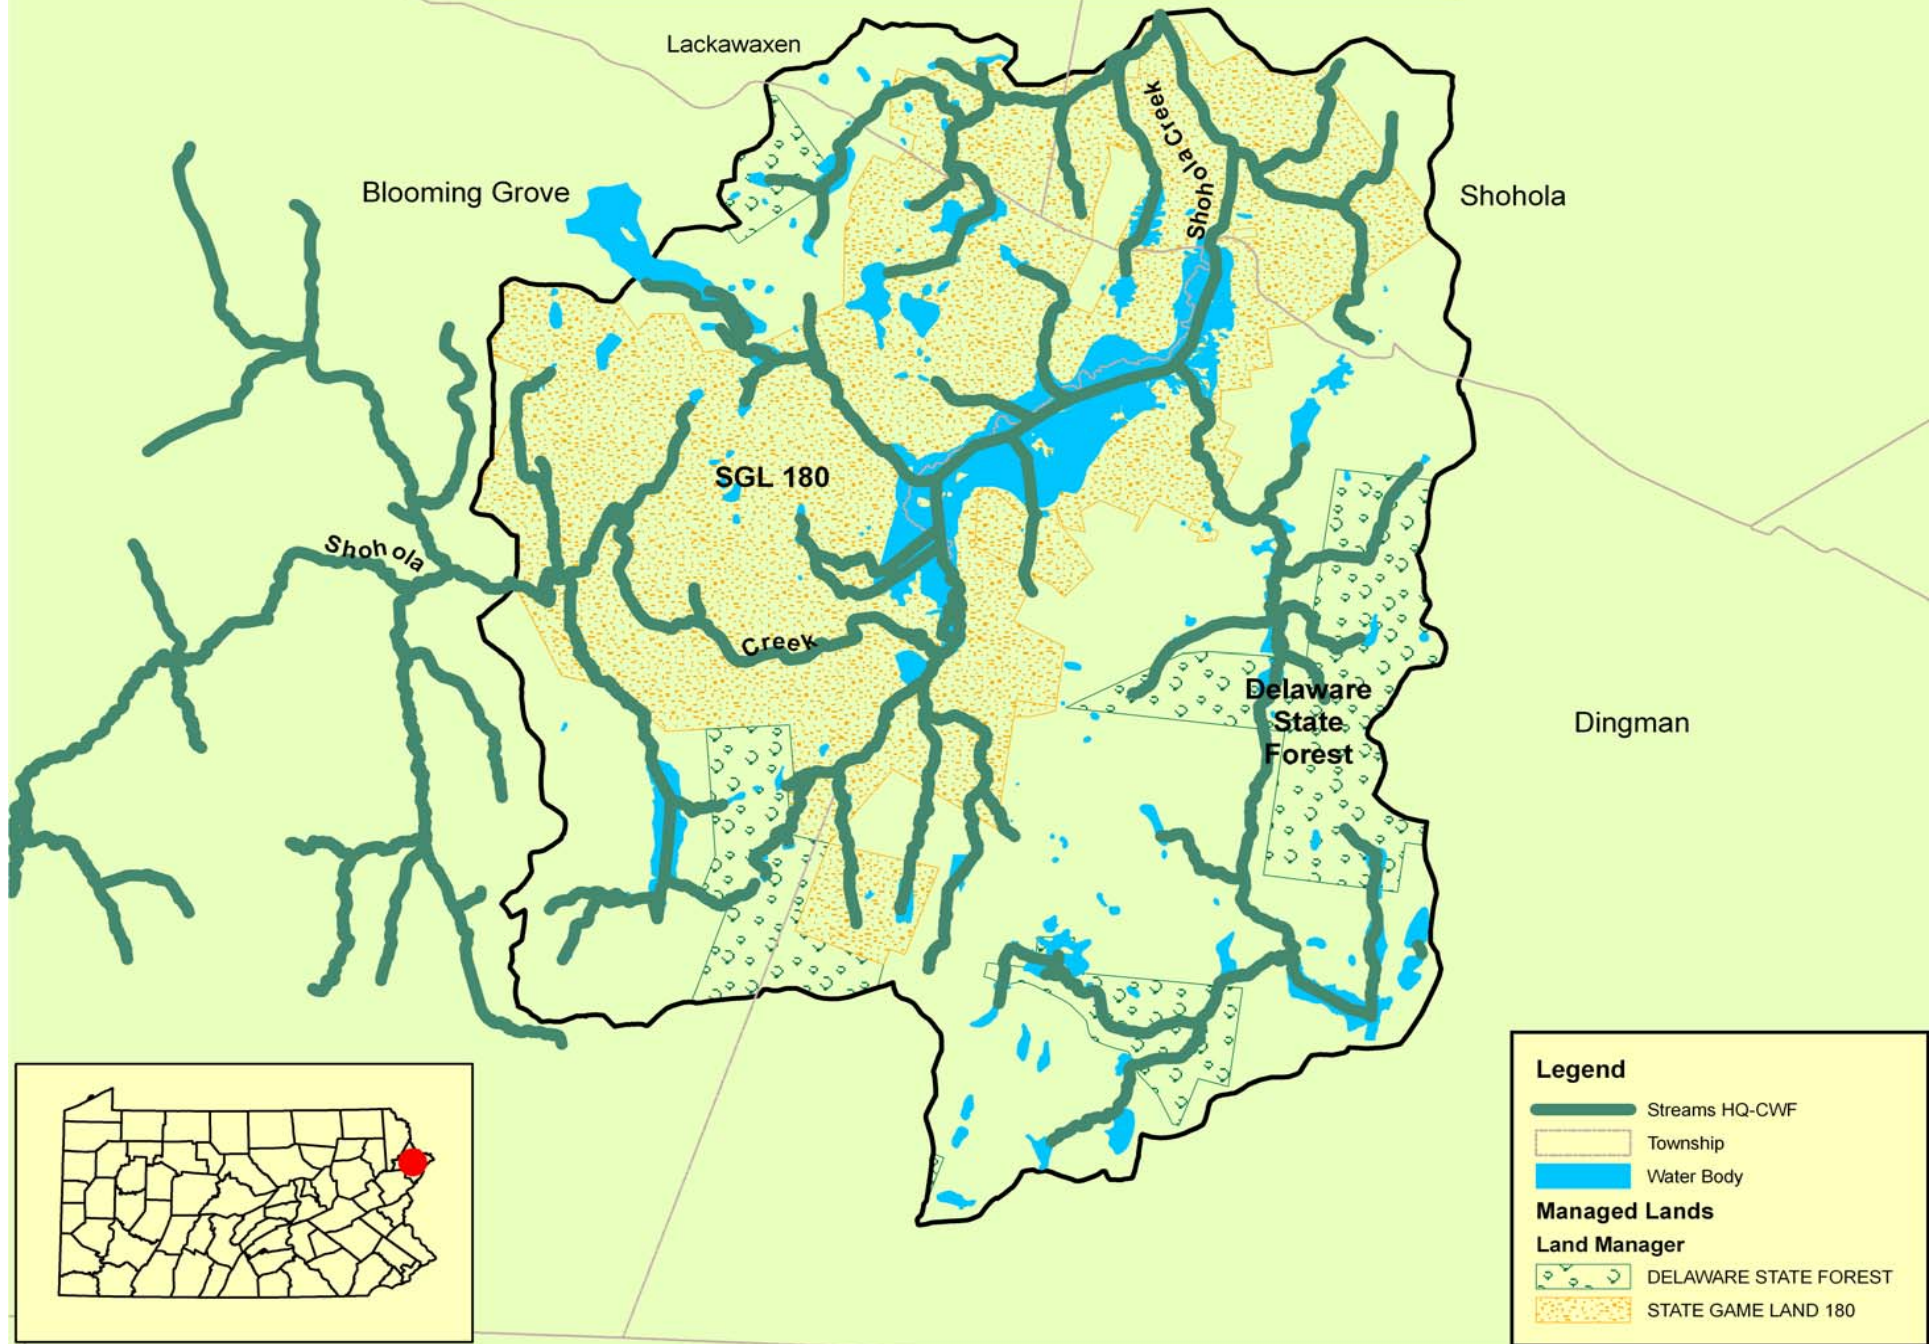

Shohola Creek Current Designation

Shohola Creek Proposed Designation

Legend

Streams

- EV
- HQ-CWF

Aquatic Life Use

- EV
- HQ-CWF

Managed Lands

- DELAWARE STATE FOREST
- STATE GAME LAND 180

Land Manager

- DELAWARE STATE FOREST
- STATE GAME LAND 180

Township

- Township

Water Body

- Water Body