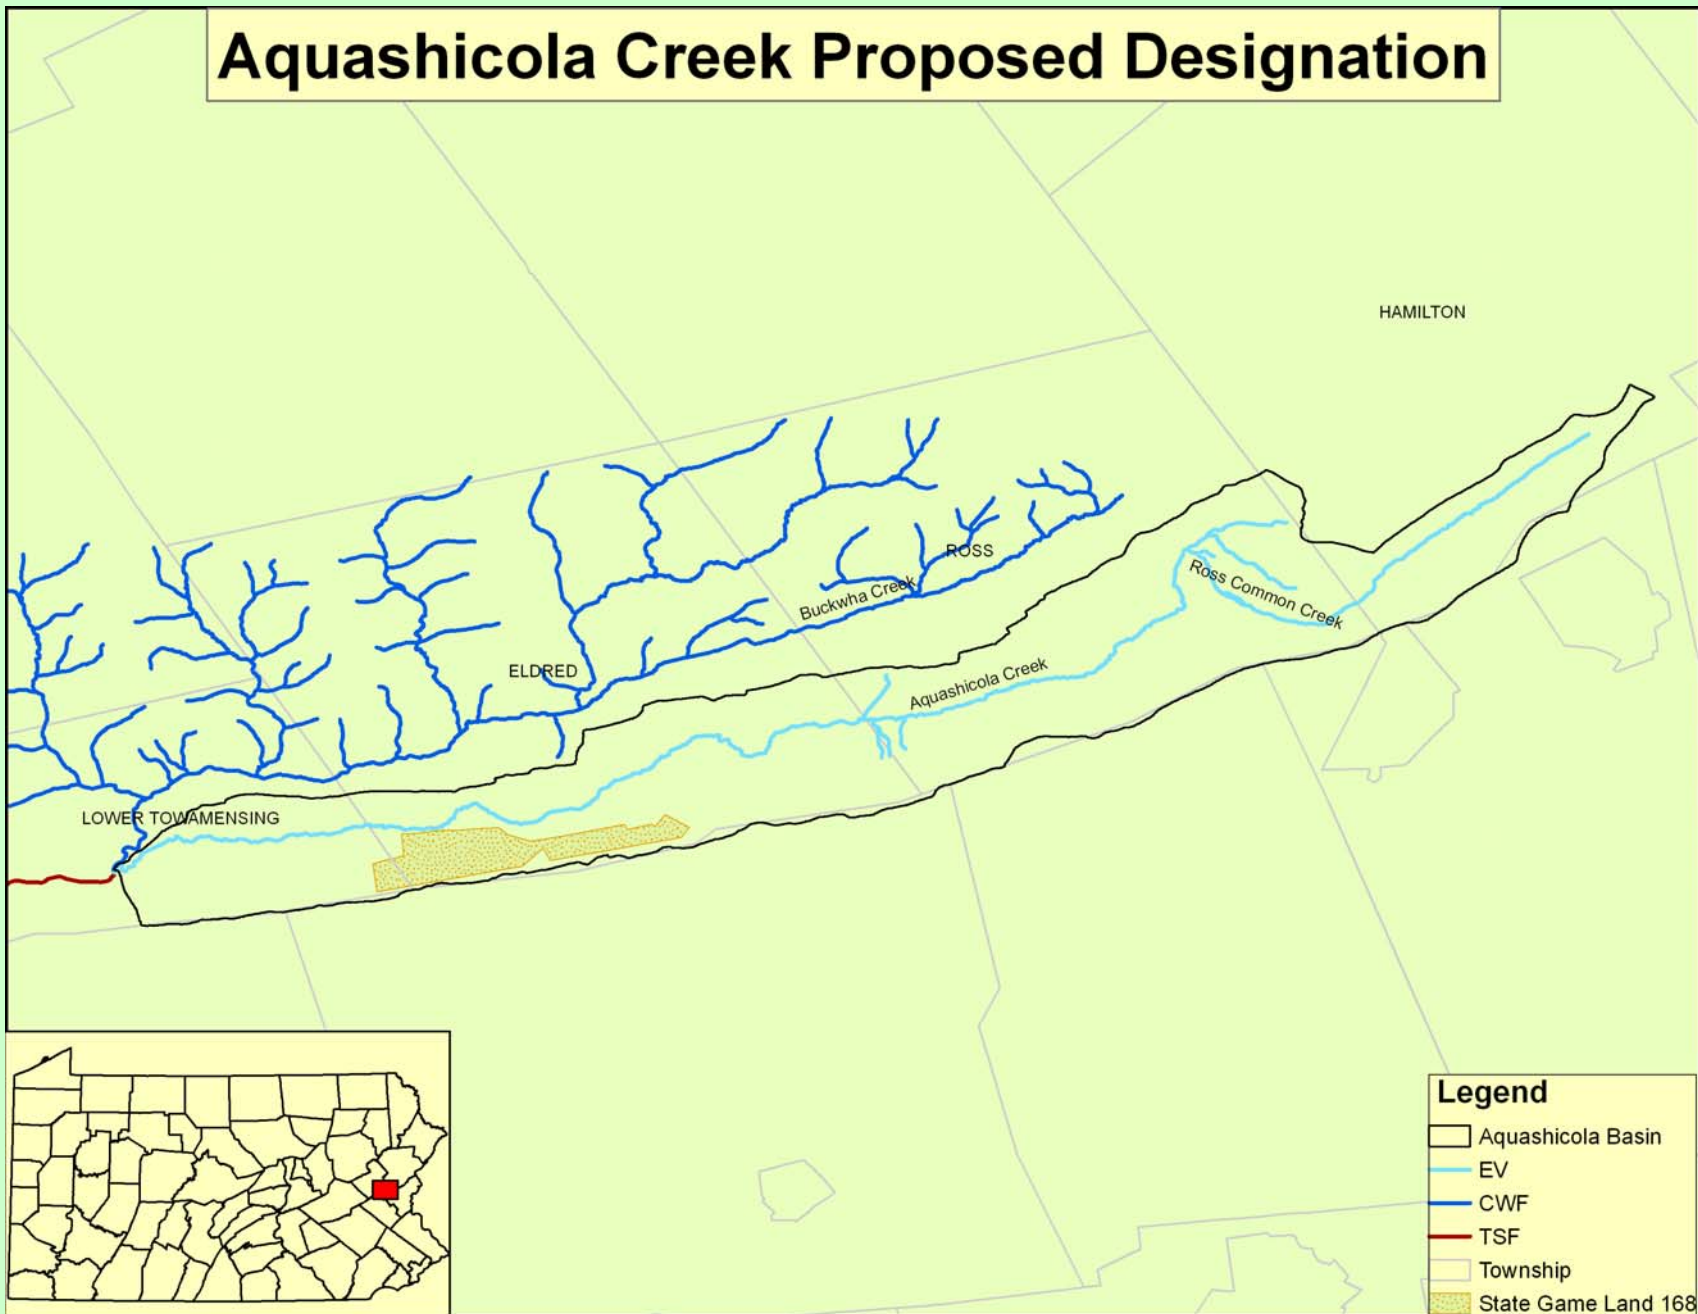

# Aquashicola Creek Current Designation

- Legend**
- Aquashicola Basin
  - HQ-CWF
  - CWF
  - TSF
  - Township
  - State Game Land 168

# Aquashicola Creek Proposed Designation

**Figure 2. Proposed Designation for the Petition Area**