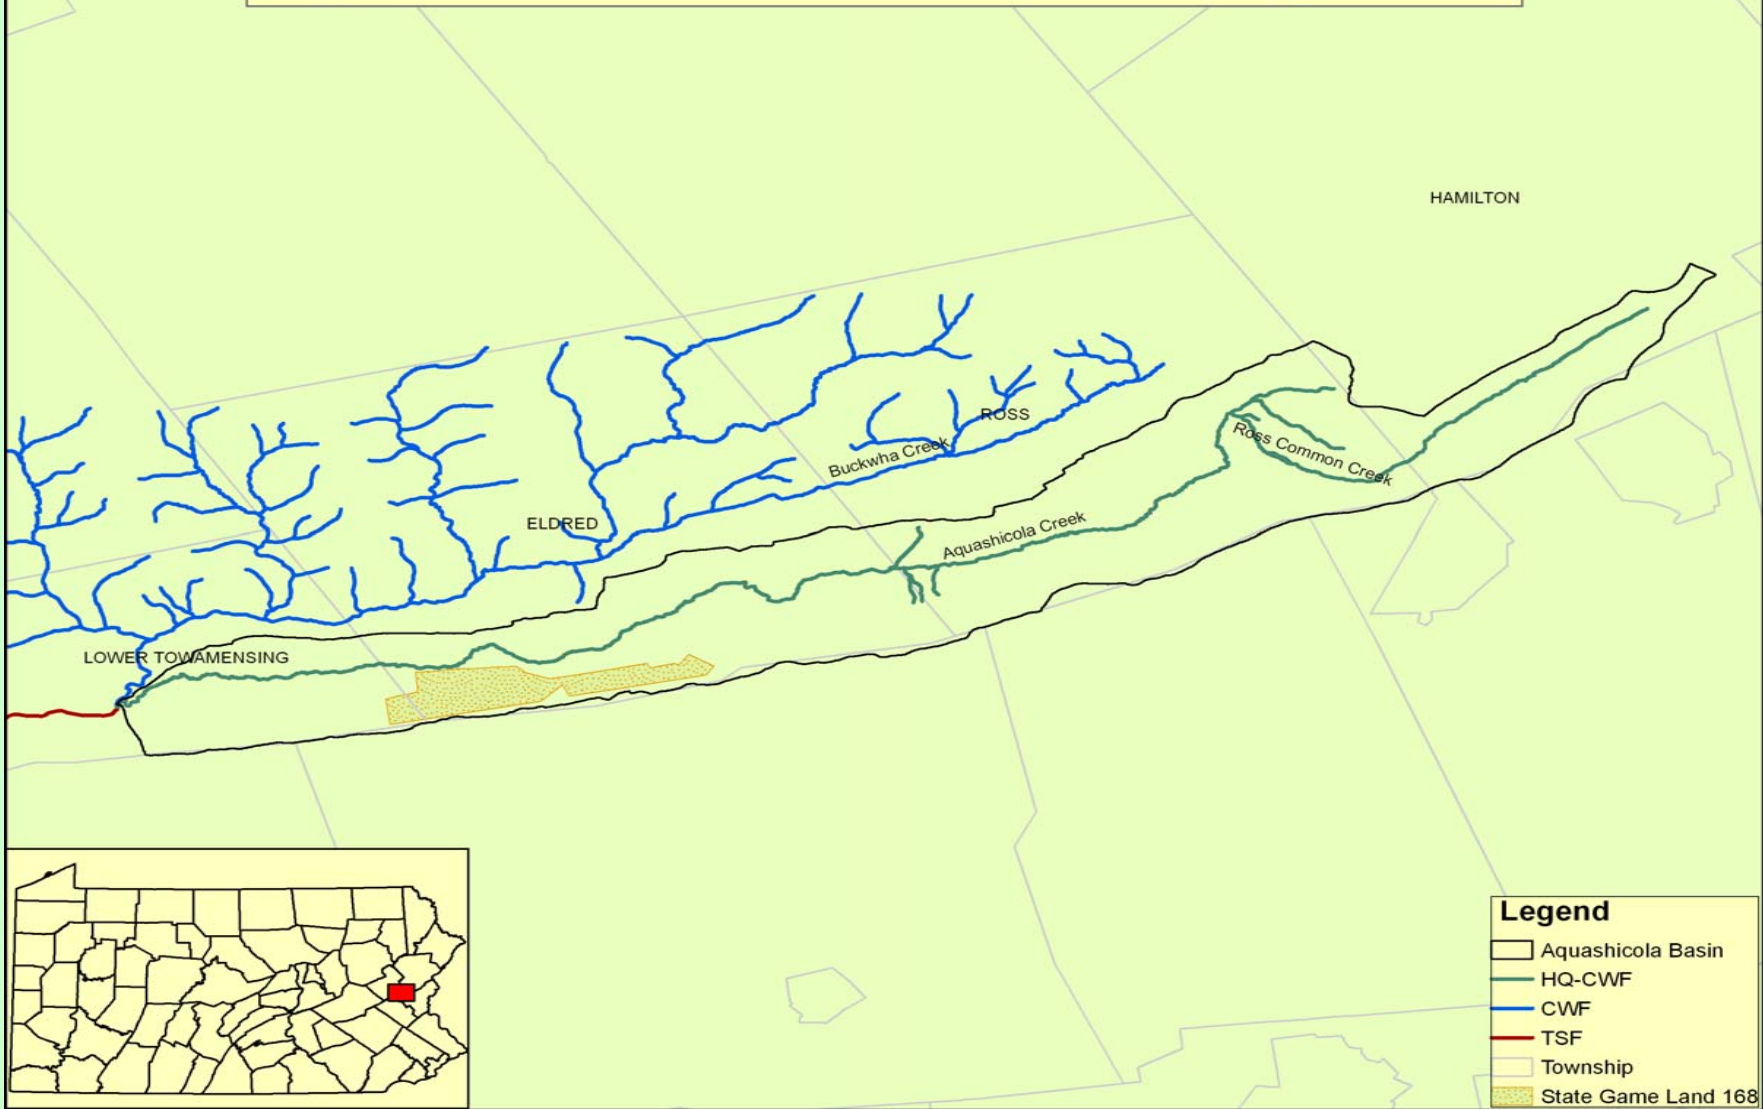

# Aquashicola Creek Current Designation

- Legend**
- Aquashicola Basin
  - HQ-CWF
  - CWF
  - TSF
  - Township
  - State Game Land 168

# Aquashicola Creek Proposed Designation

**Figure 2. Proposed Designation for the Petition Area**