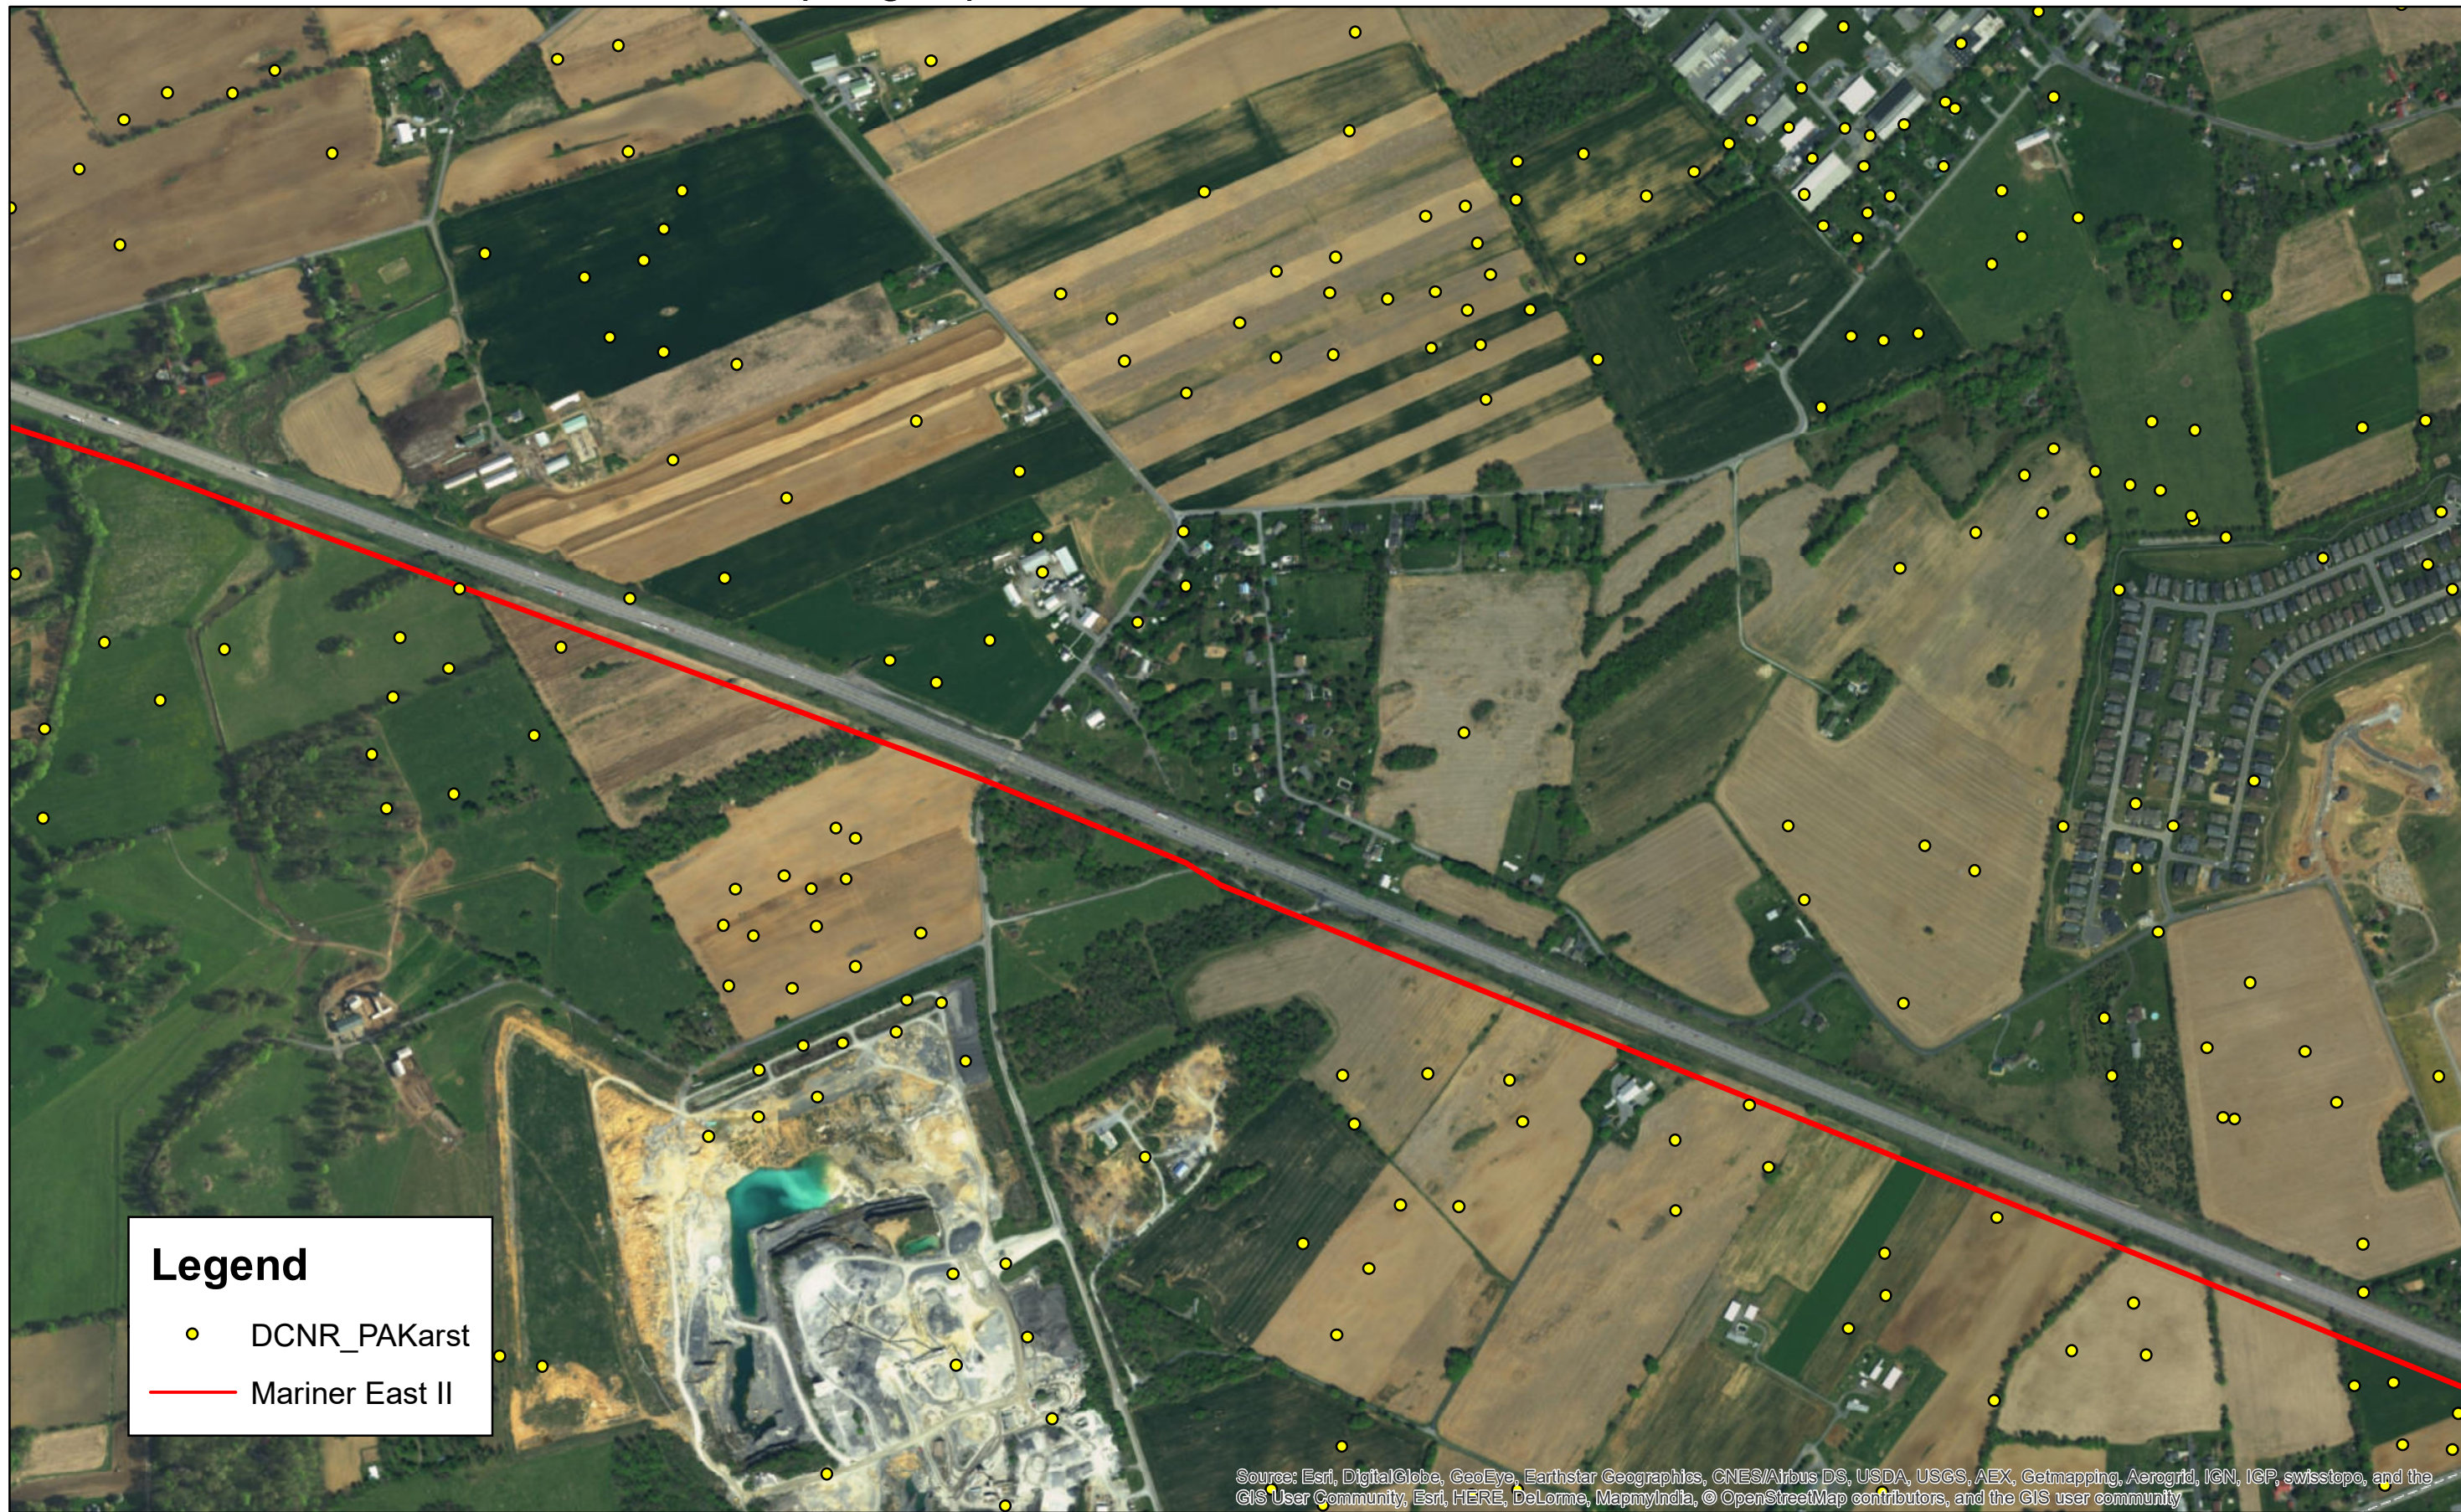

Silver SpringTwp. Cumberland Co., karst and ME2/PPP

Legend

- DCNR_PAKarst
- Mariner East II

Source: Esri, DigitalGlobe, GeoEye, Earthstar Geographics, CNES/Airbus DS, USDA, USGS, AEX, Getmapping, Aerogrid, IGN, IGP, swisstopo, and the GIS User Community, Esri, HERE, DeLorme, MapmyIndia, © OpenStreetMap contributors, and the GIS user community