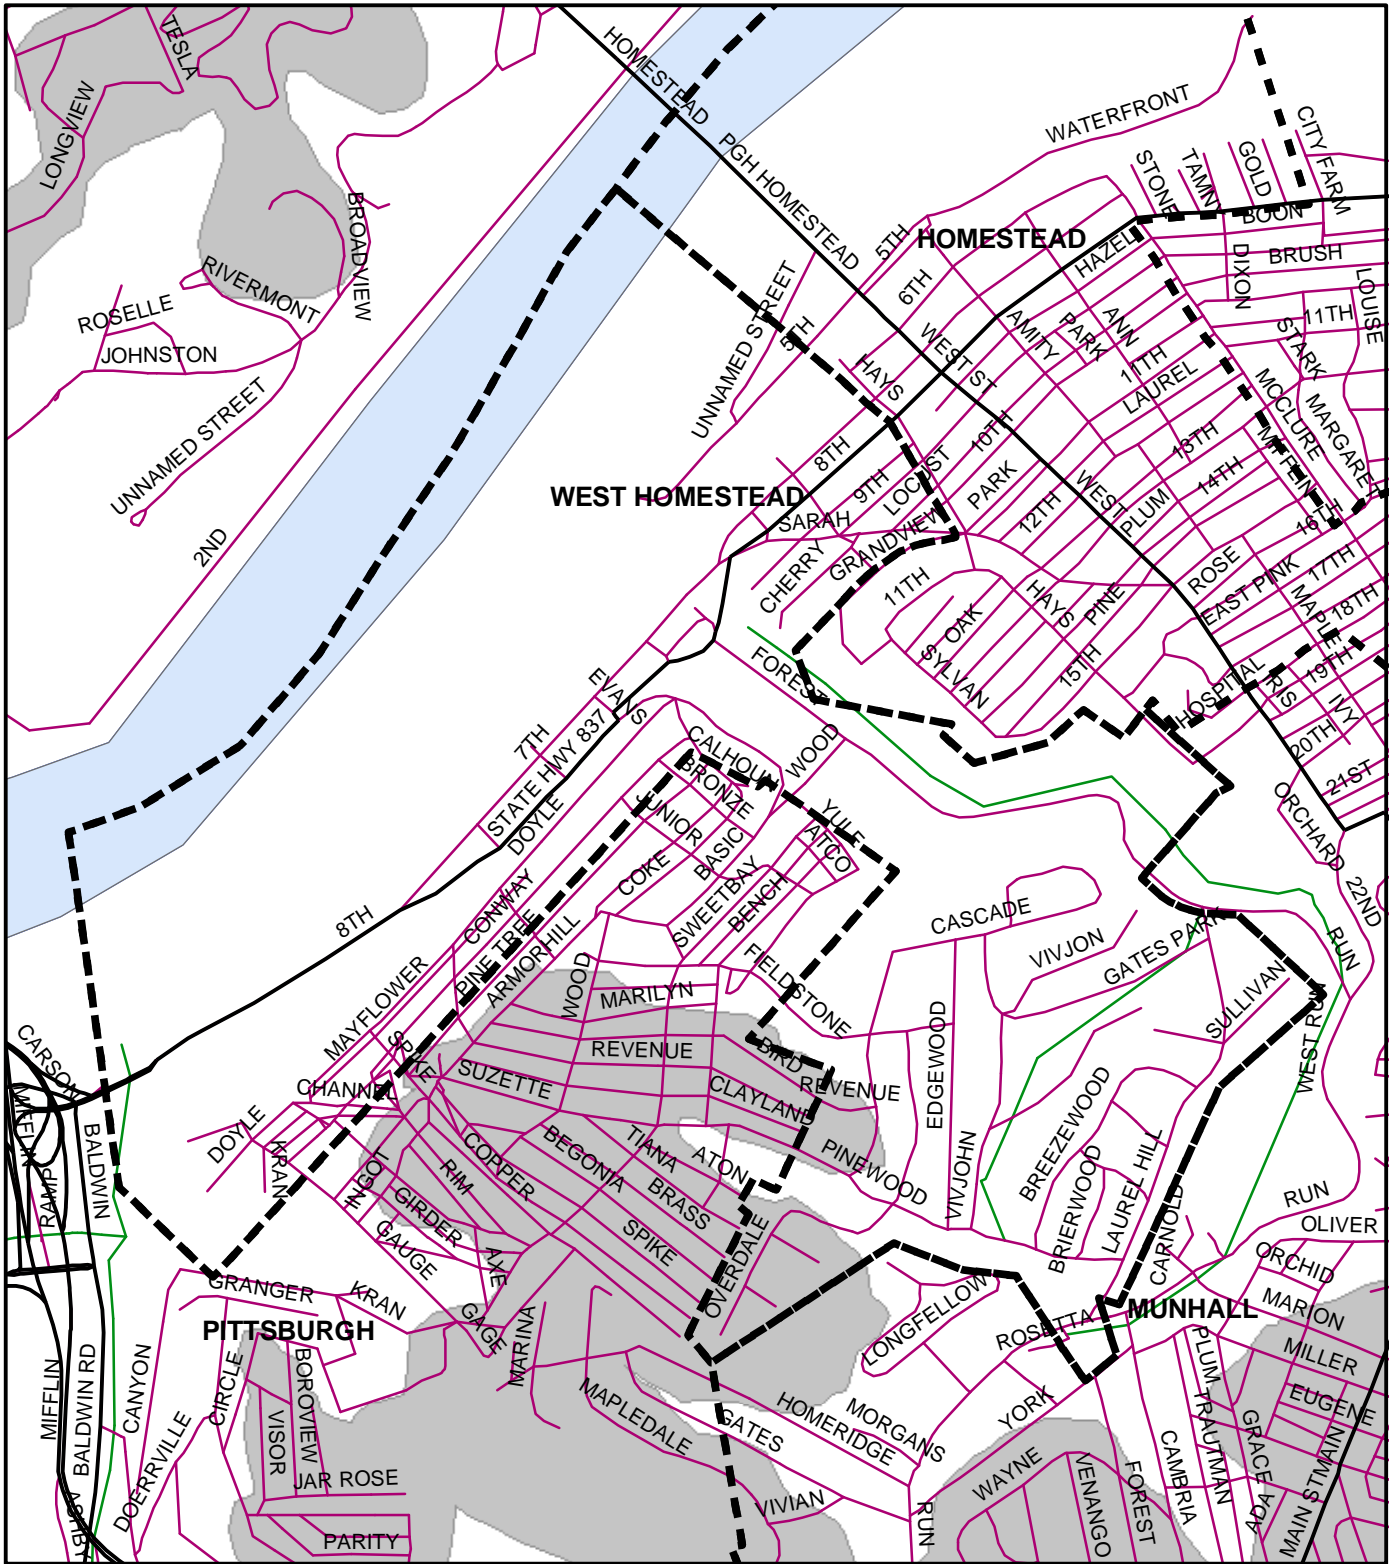

West Homestead Boro, Allegheny County

Legend

-  Municipality Boundary
-  Undermined Area

This map was prepared using information considered to be the best historical data available.

The Department cannot verify the accuracy or completeness of this information.