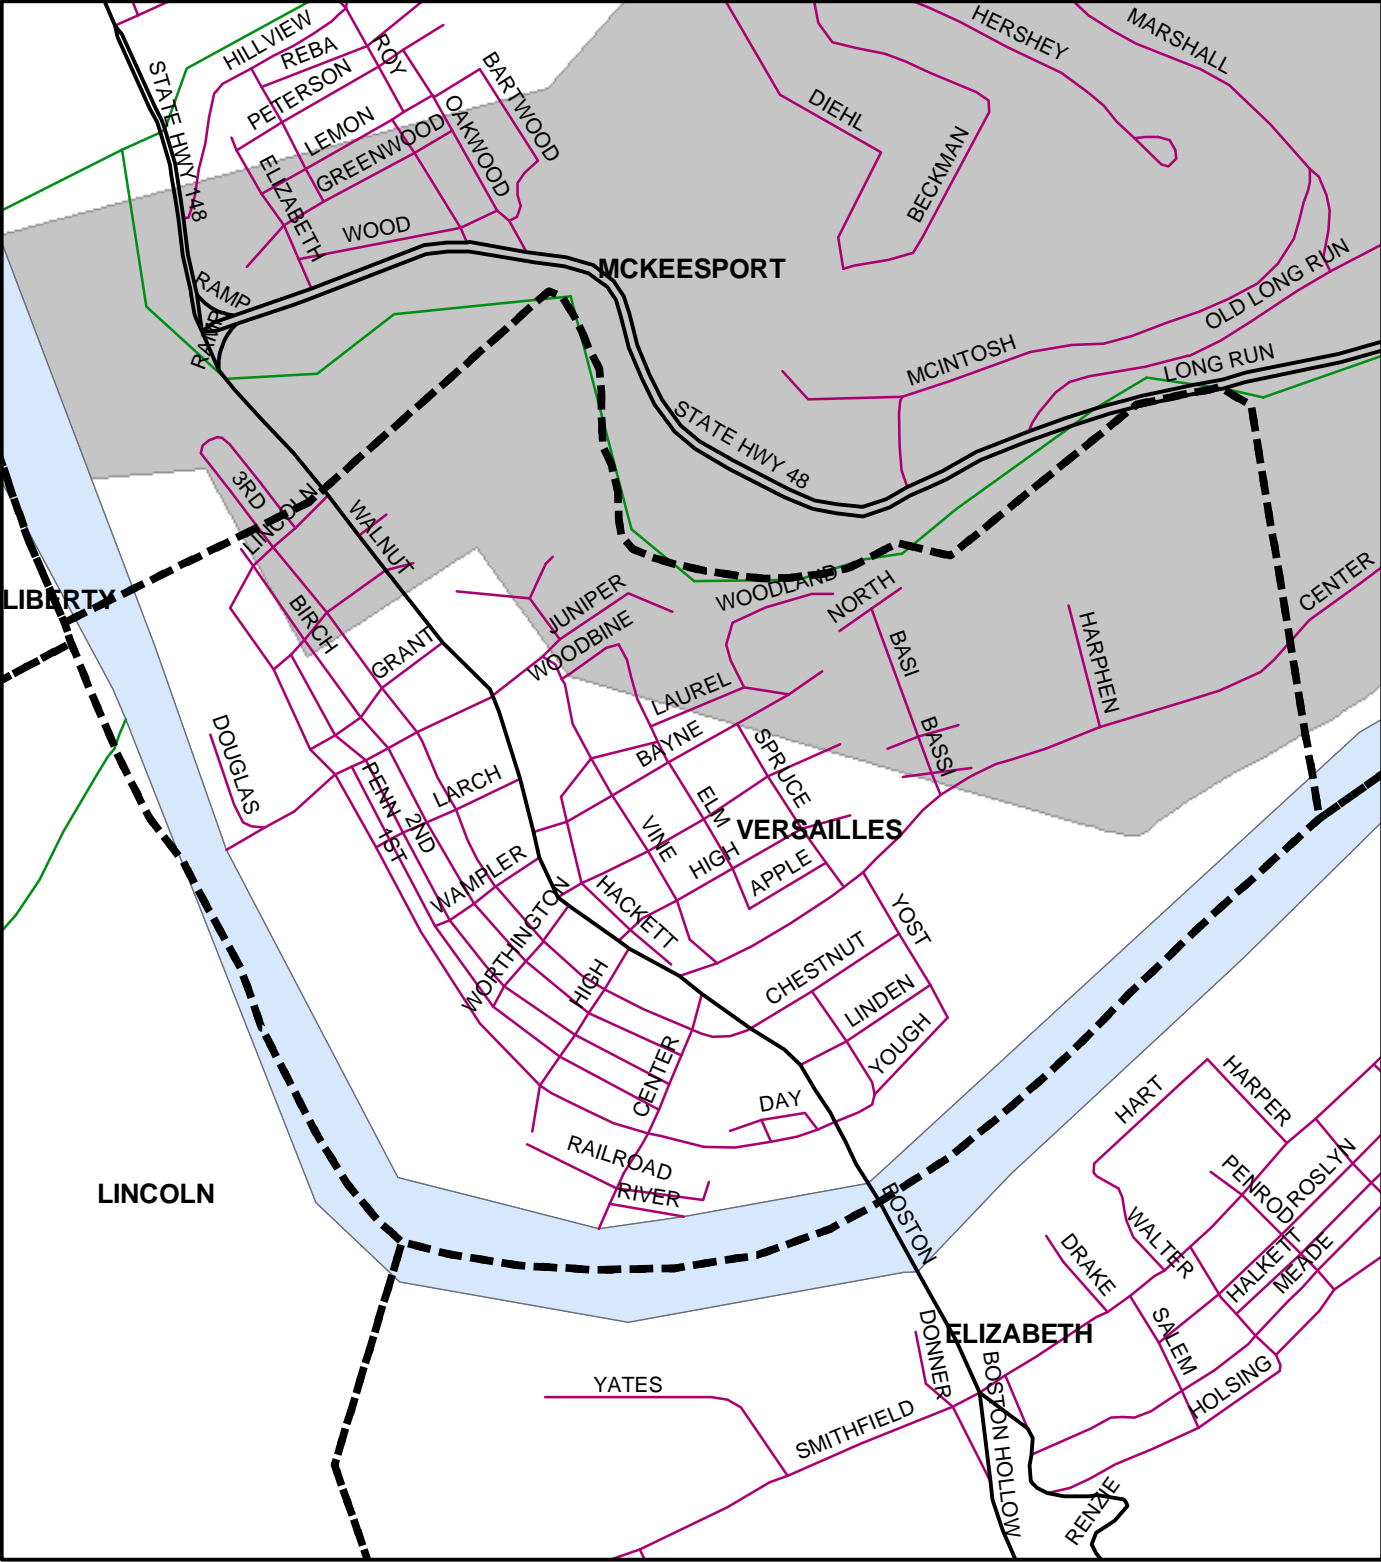

Versailles Boro, Allegheny County

Legend

- Municipality Boundary
- Undermined Area

This map was prepared using information considered to be the best historical data available.

The Department cannot verify the accuracy or completeness of this information.