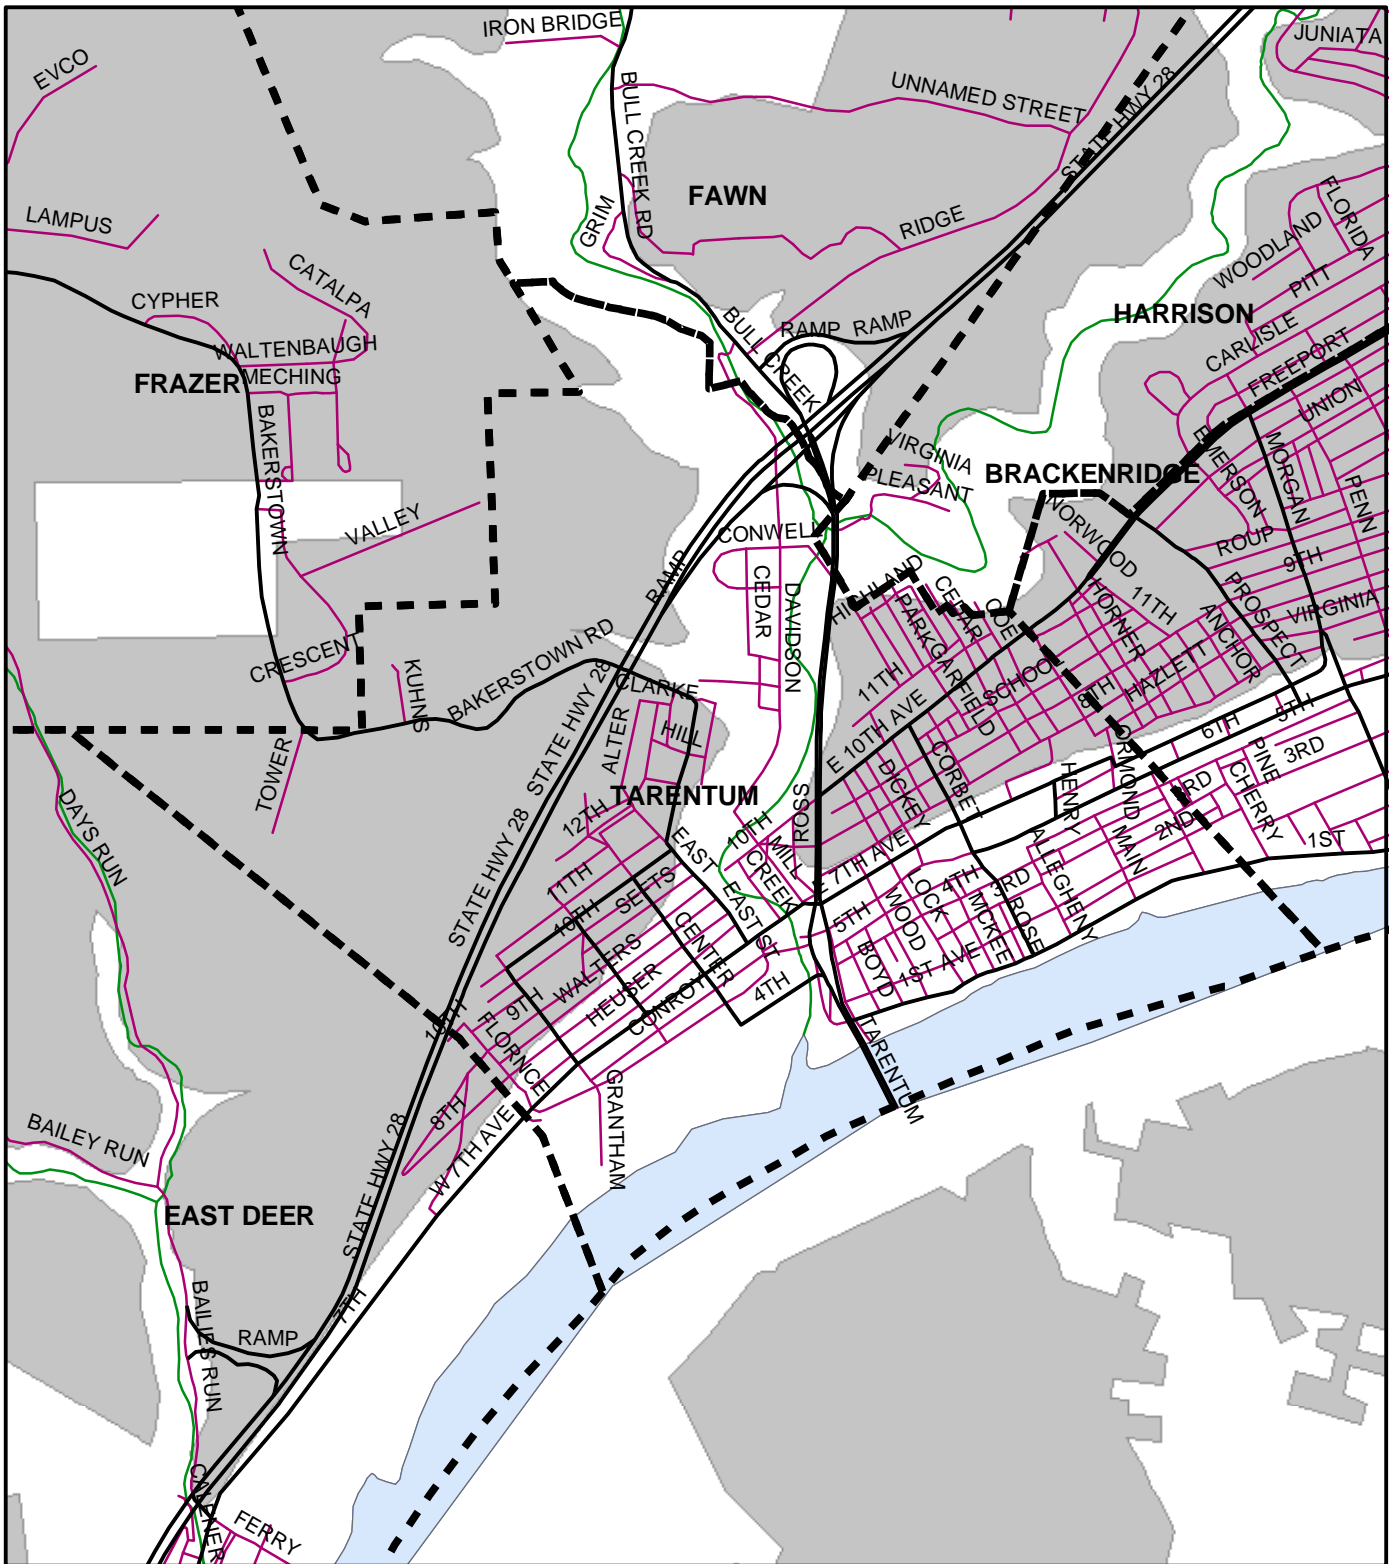

Tarentum Boro, Allegheny County

Legend

-  Municipality Boundary
-  Undermined Area

This map was prepared using information considered to be the best historical data available.

The Department cannot verify the accuracy or completeness of this information.