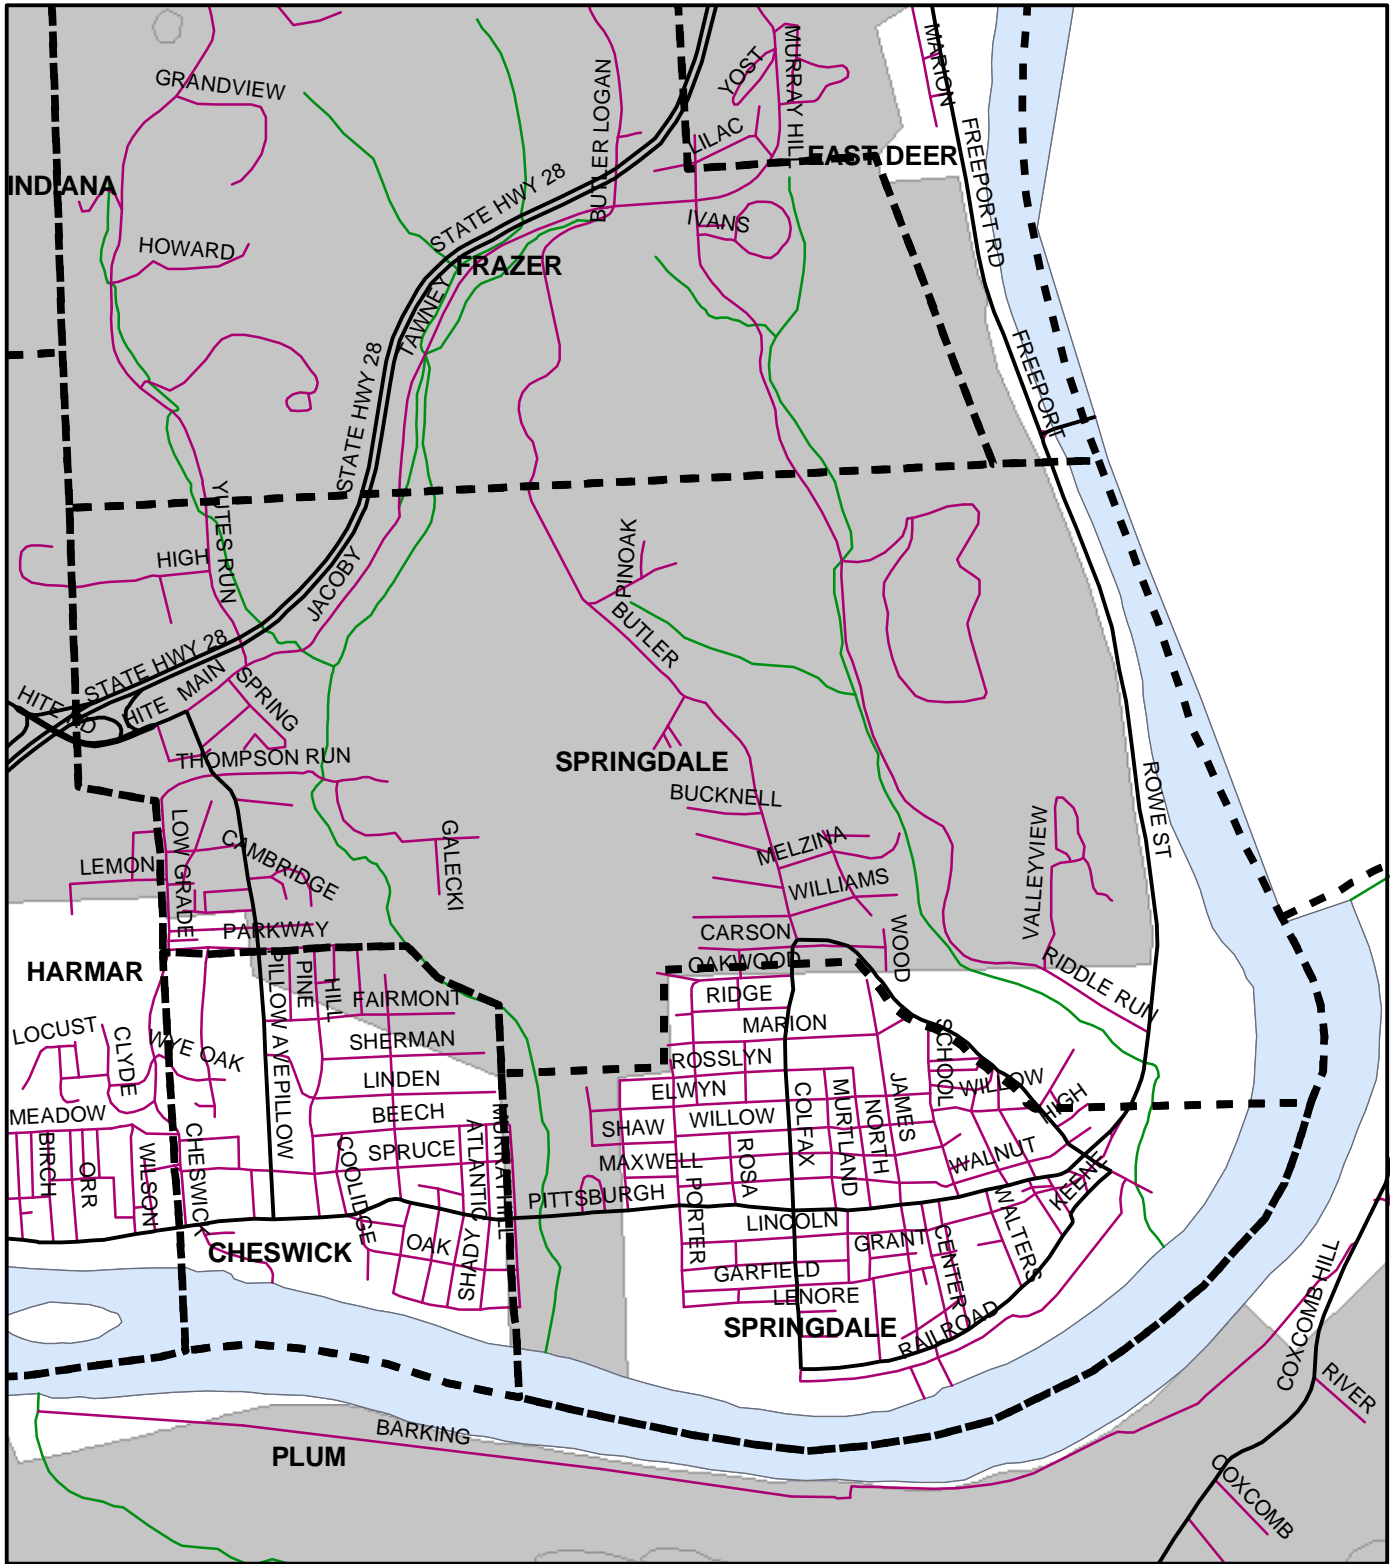

Springdale Twp, Allegheny County

Legend

- Municipality Boundary
- Undermined Area

This map was prepared using information considered to be the best historical data available.

The Department cannot verify the accuracy or completeness of this information.