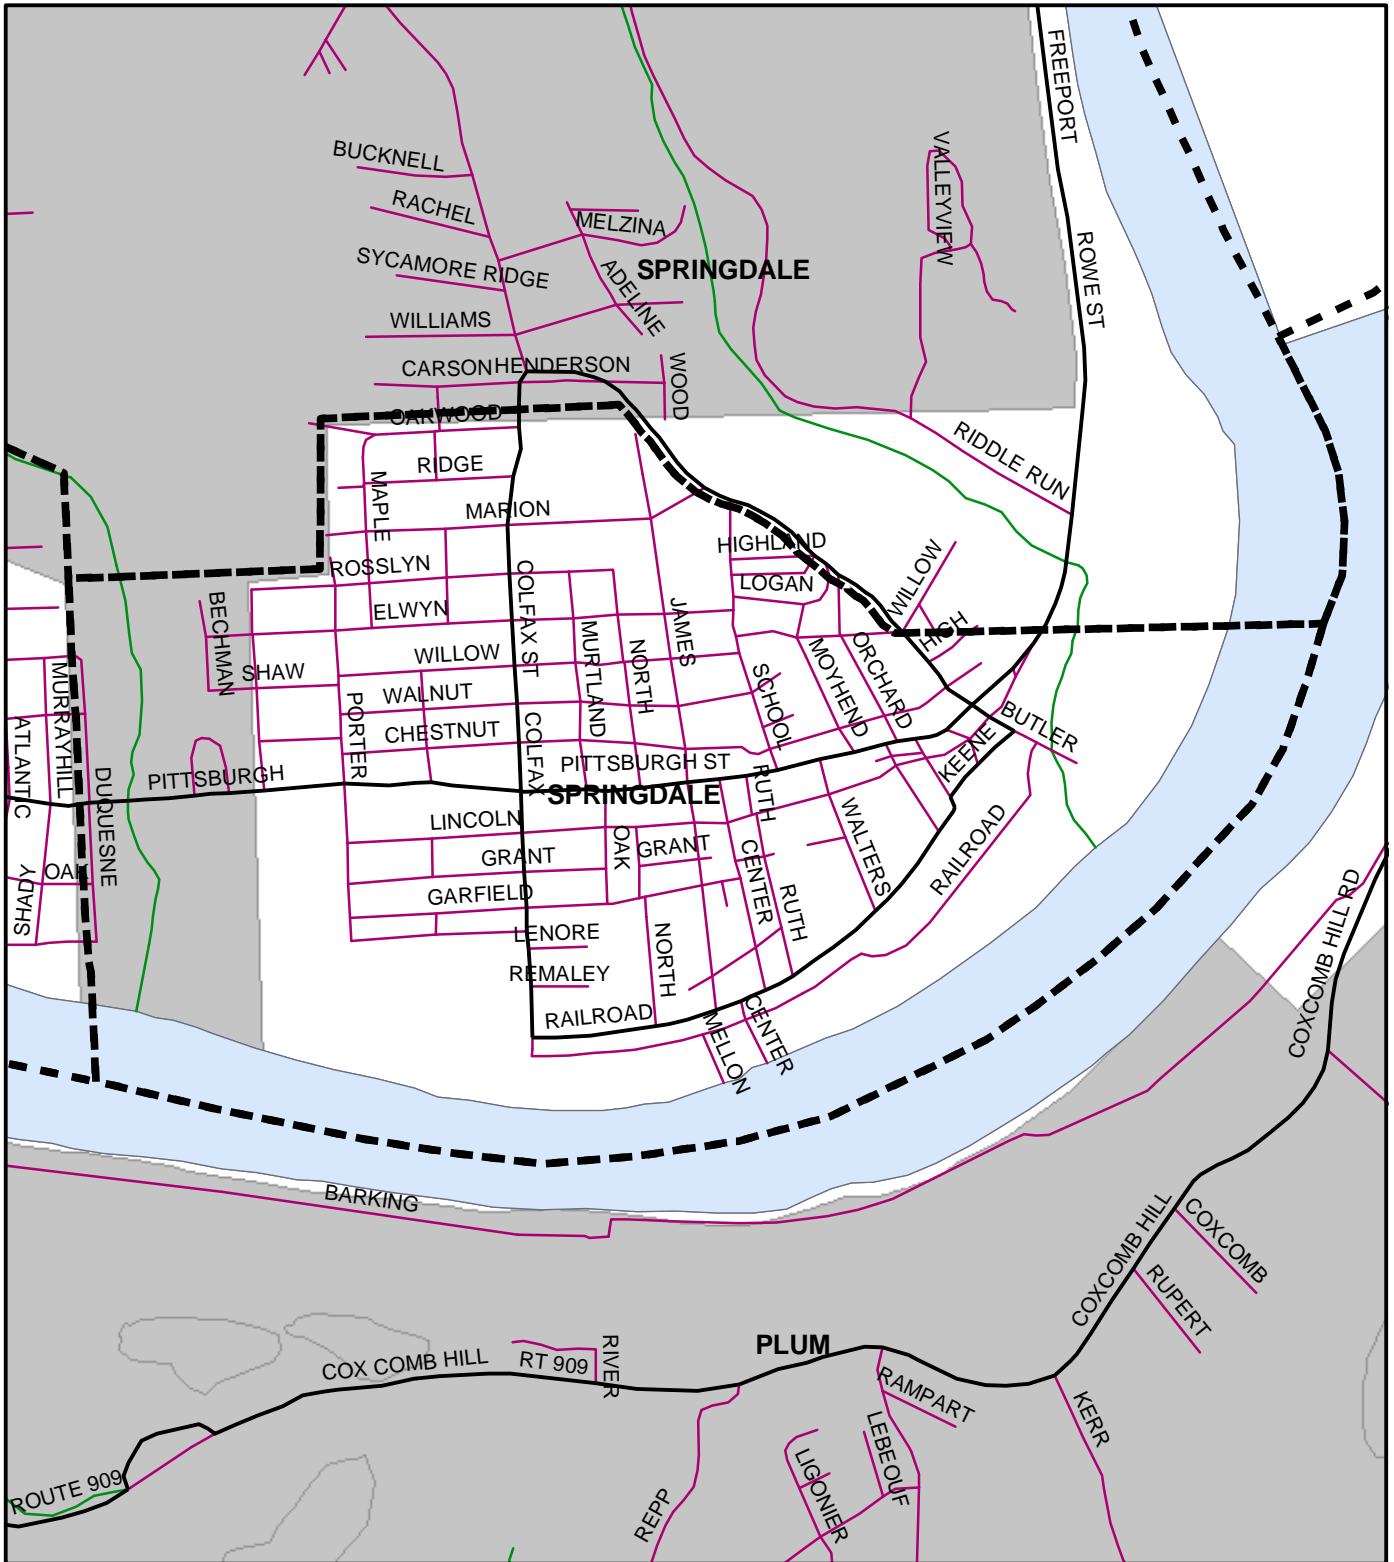

Springdale Boro, Allegheny County

Legend

-  Municipality Boundary
-  Undermined Area

This map was prepared using information considered to be the best historical data available.

The Department cannot verify the accuracy or completeness of this information.