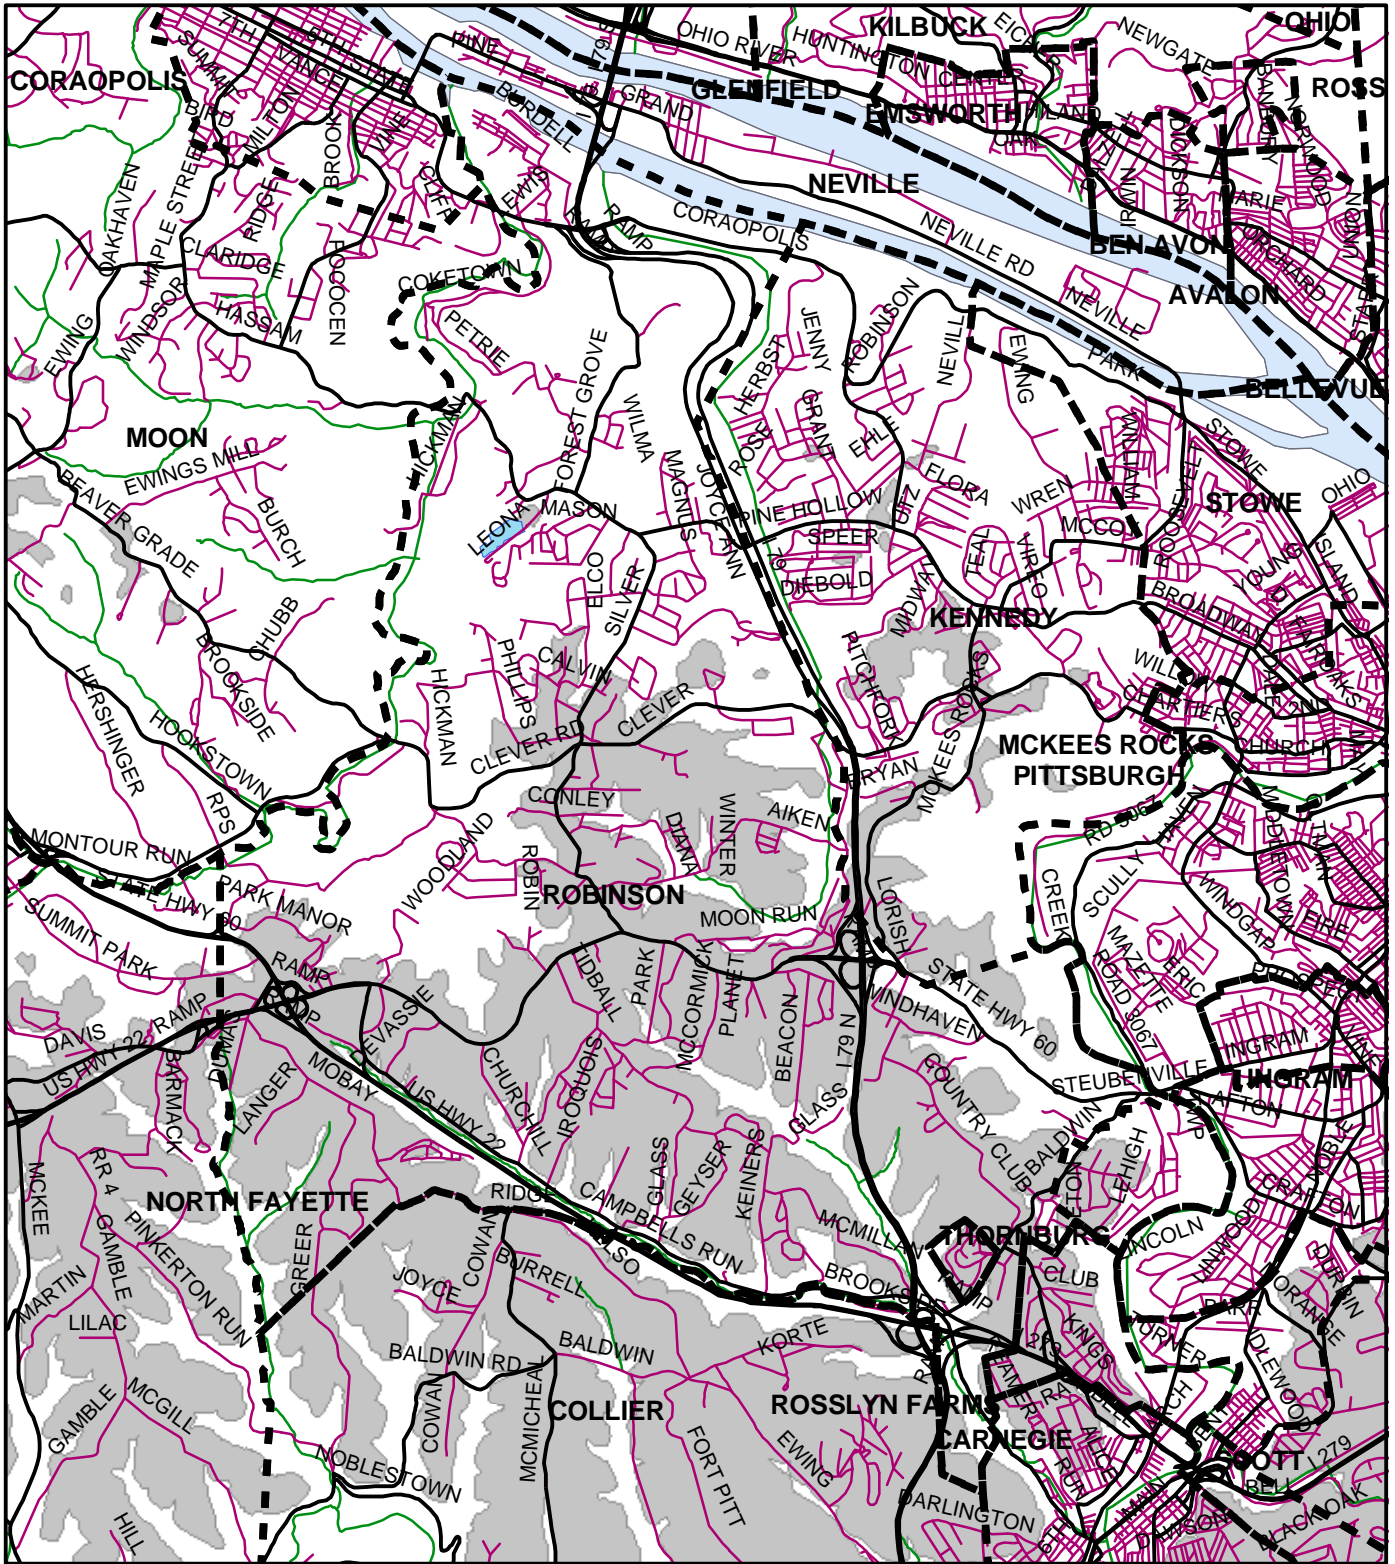

Robinson Twp, Allegheny County

Legend

-  Municipality Boundary
-  Undermined Area

This map was prepared using information considered to be the best historical data available.

The Department cannot verify the accuracy or completeness of this information.