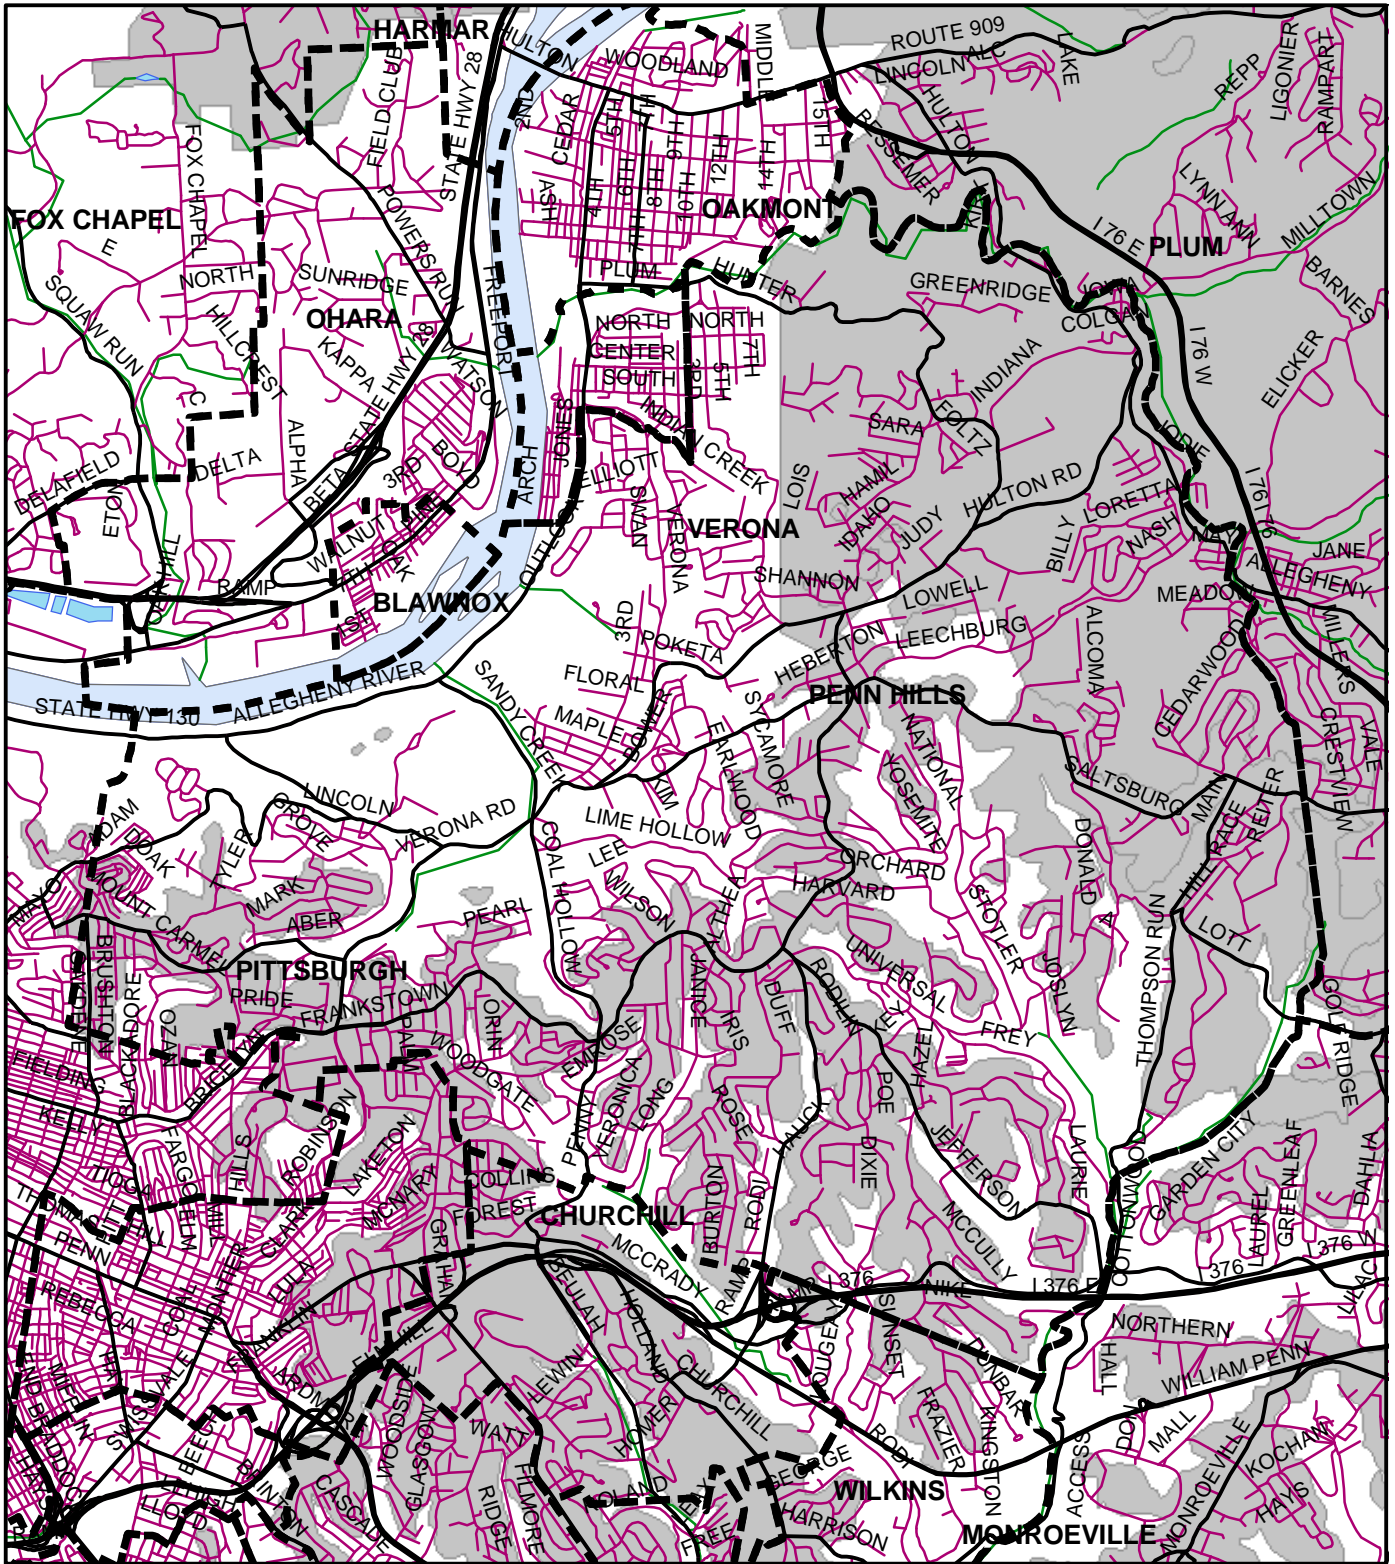

# Penn Hills Twp, Allegheny County

## Legend

-  Municipality Boundary
-  Undermined Area

This map was prepared using information considered to be the best historical data available.

The Department cannot verify the accuracy or completeness of this information.