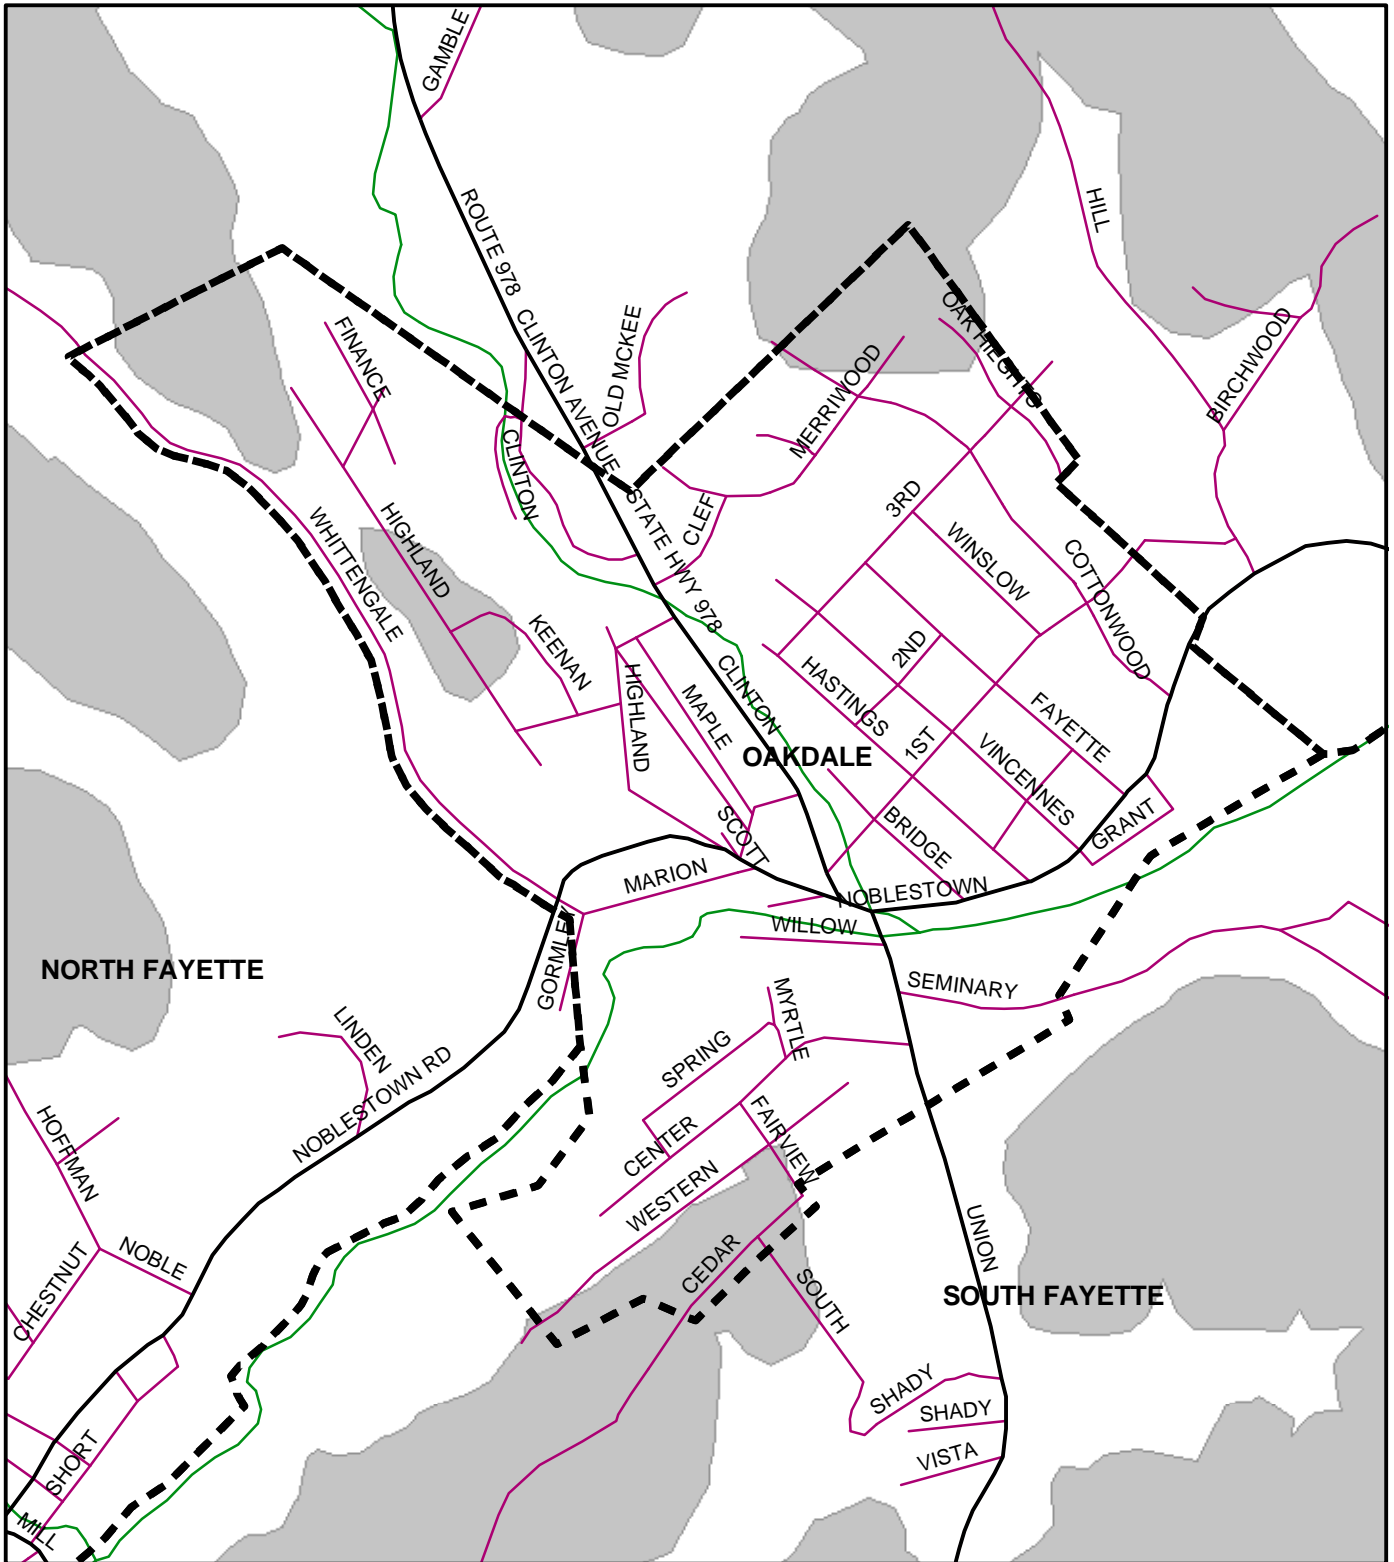

# Oakdale Boro, Allegheny County

## Legend

-  Municipality Boundary
-  Undermined Area

This map was prepared using information considered to be the best historical data available.

The Department cannot verify the accuracy or completeness of this information.