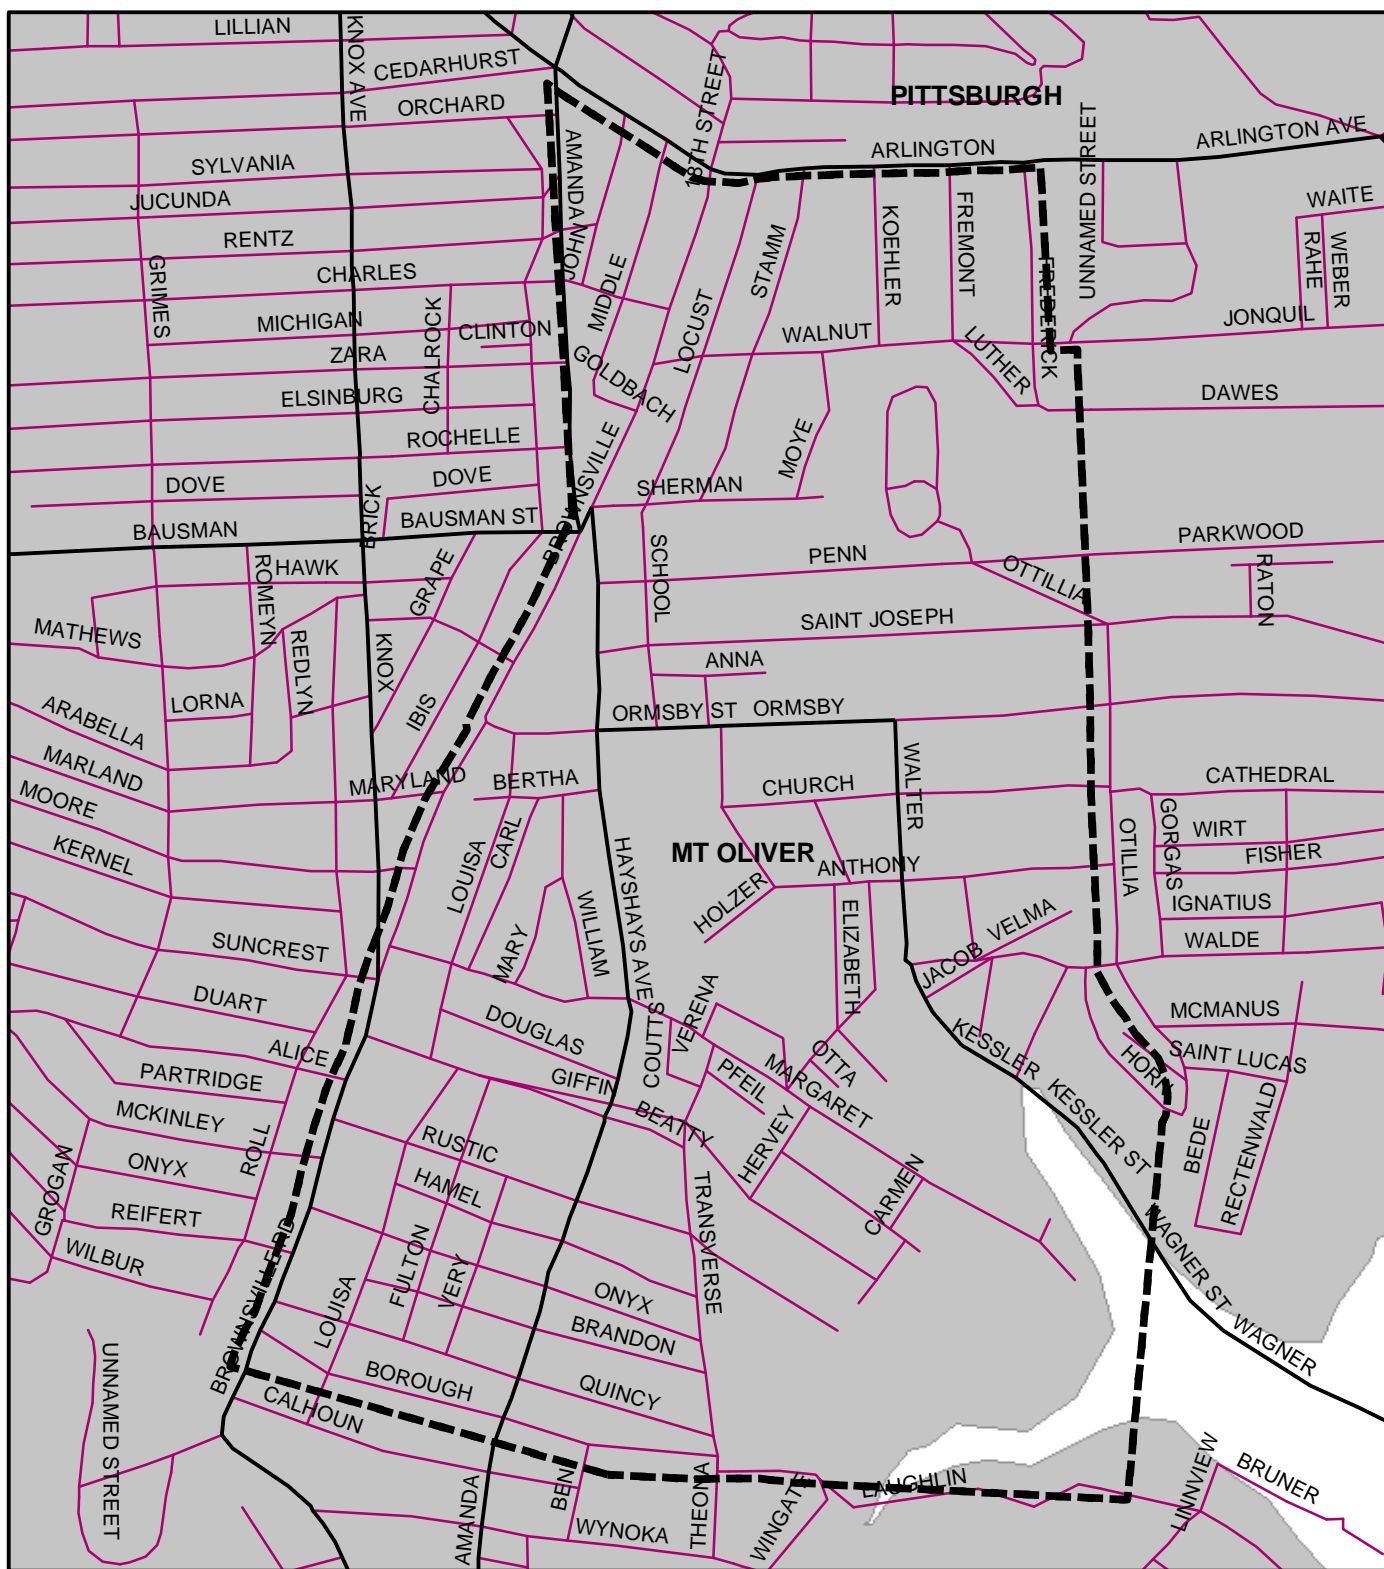

Mount Oliver Boro, Allegheny County

Legend

- Municipality Boundary
- Undermined Area

This map was prepared using information considered to be the best historical data available.

The Department cannot verify the accuracy or completeness of this information.