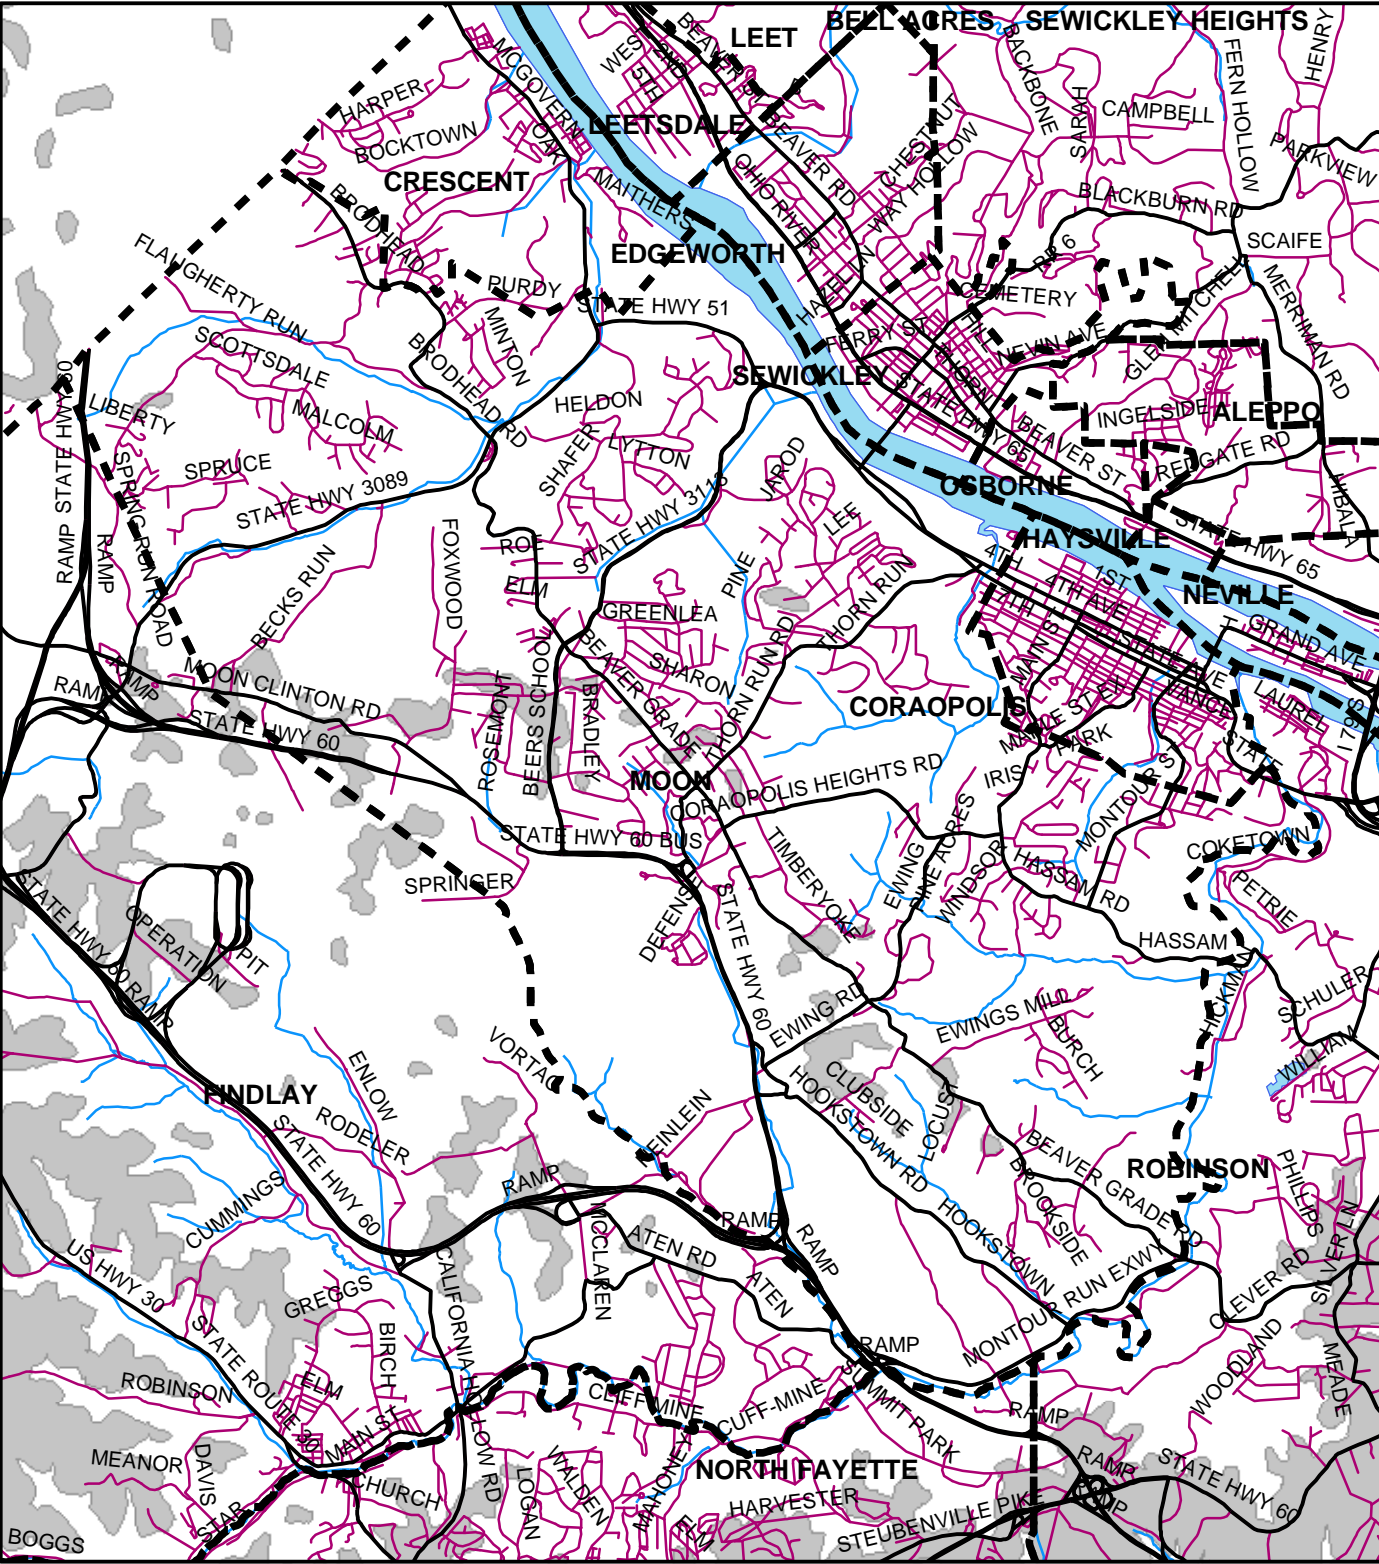

# Moon Twp, Allegheny County

**Legend**

- Municipality Boundary
- Undermined Area

This map was prepared using information considered to be the best historical data available.

The Department cannot verify the accuracy or completeness of this information.