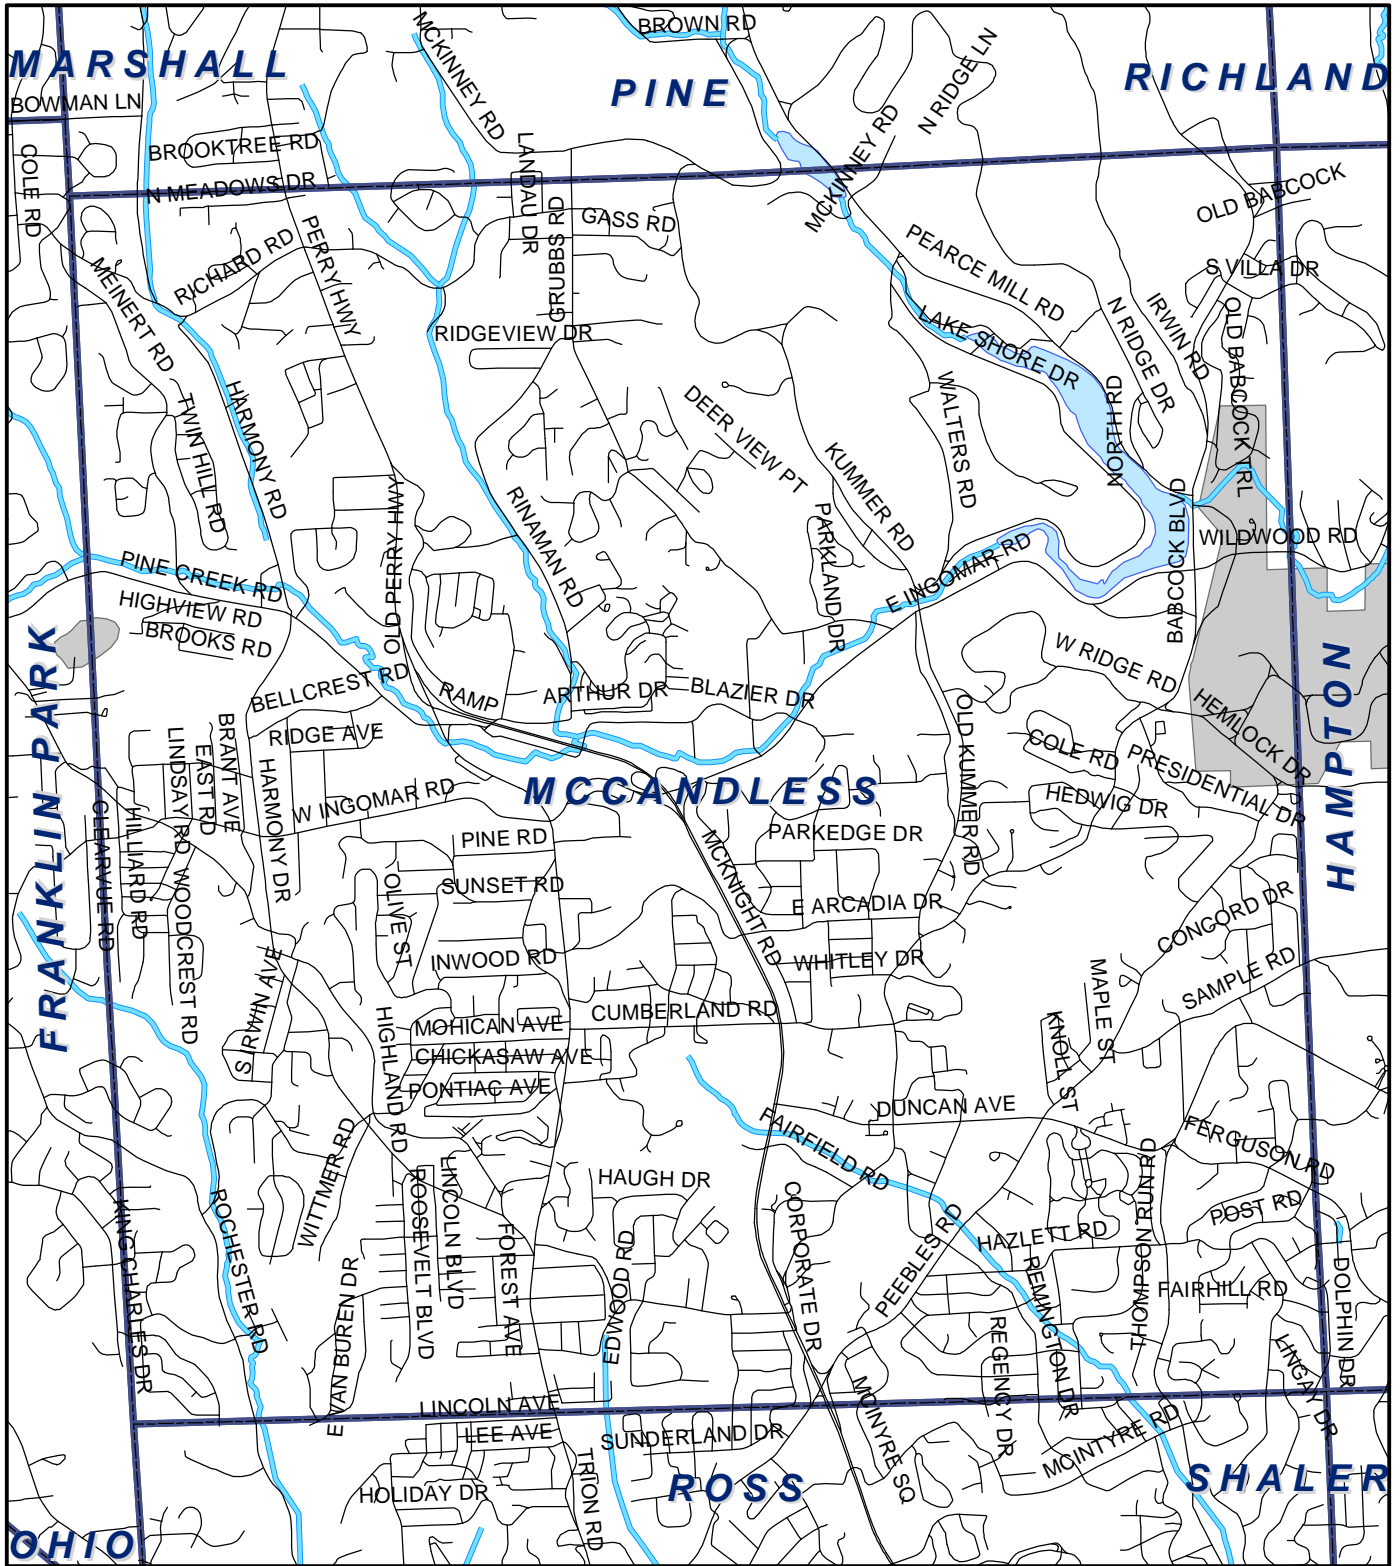

McCandless Twp, Allegheny County

Legend

- Municipality Boundary
- Undermined Area

This map was prepared using information considered to be the best historical data available.

The Department cannot verify the accuracy or completeness of this information.