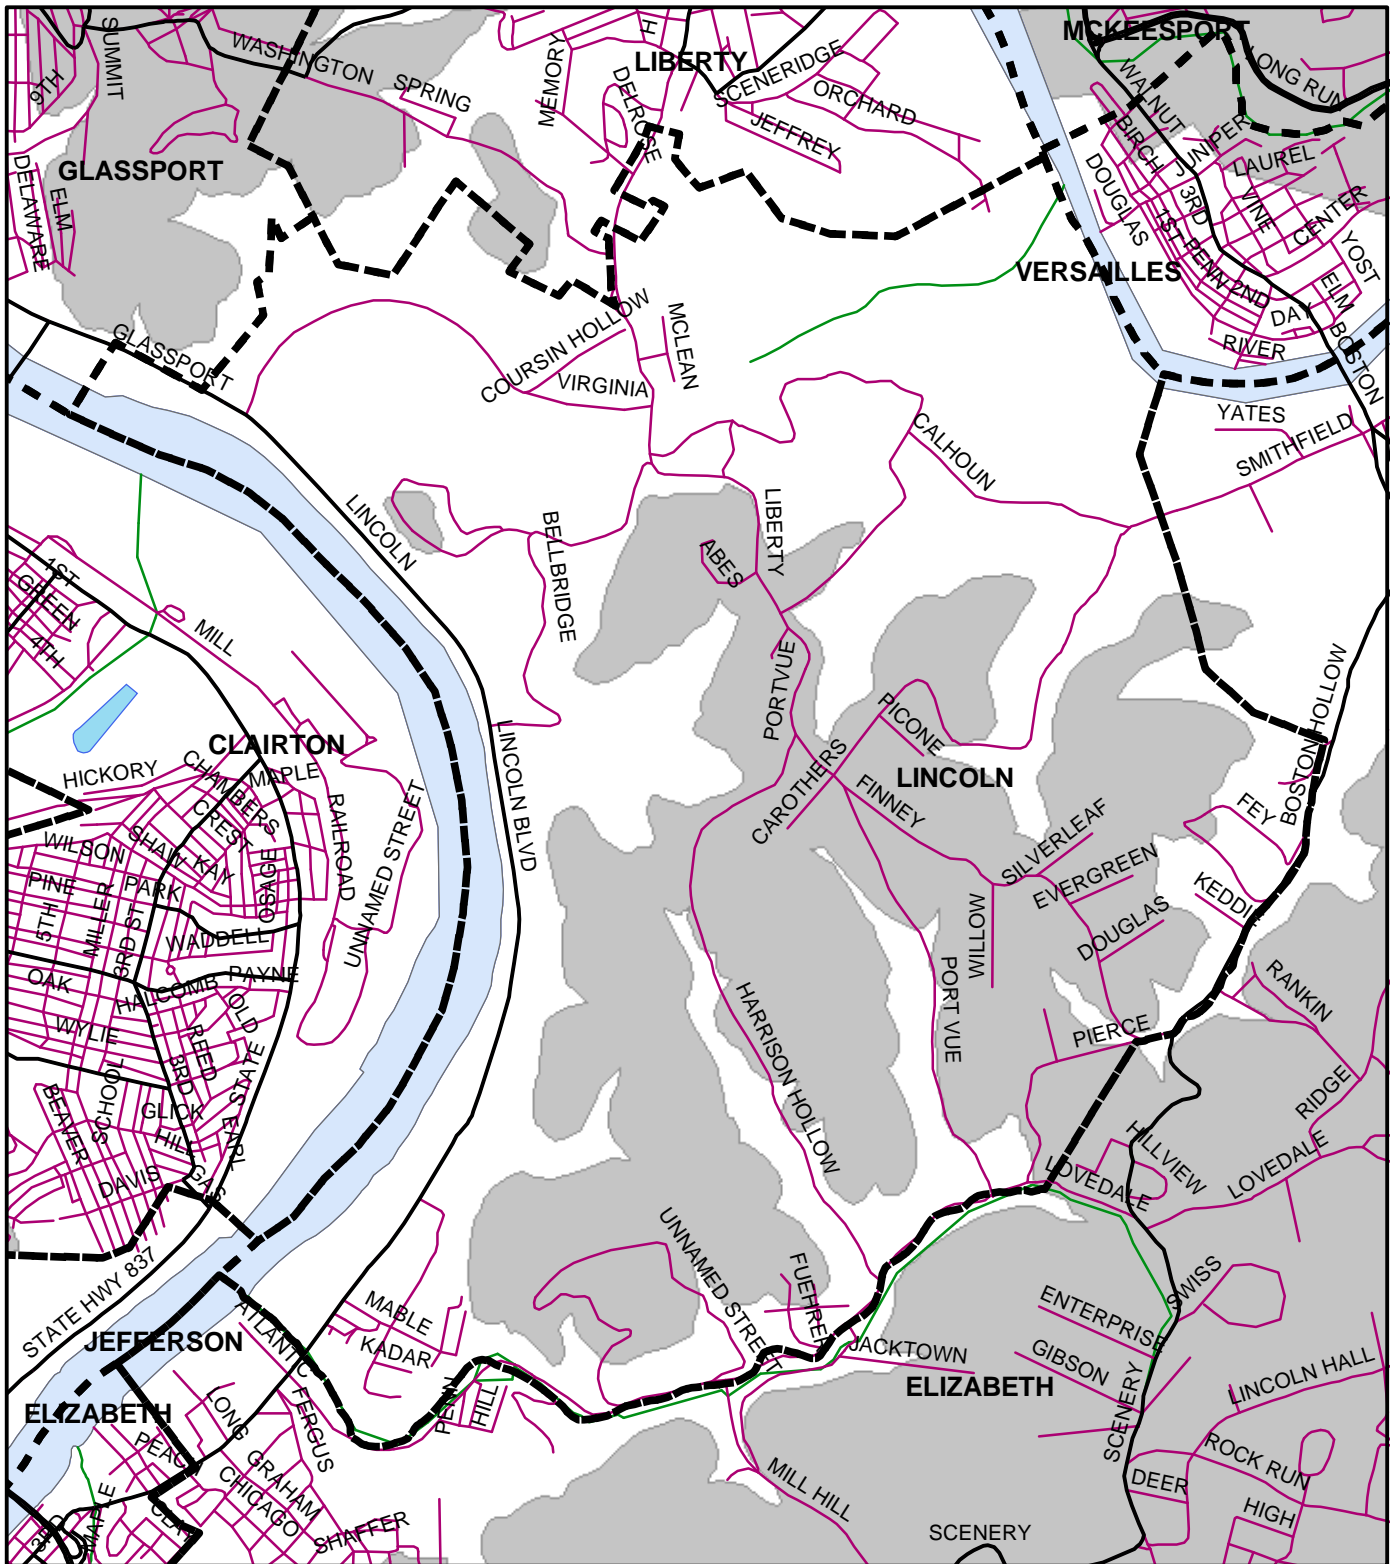

Lincoln Boro, Allegheny County

Legend

-  Municipality Boundary
-  Undermined Area

This map was prepared using information considered to be the best historical data available.

The Department cannot verify the accuracy or completeness of this information.