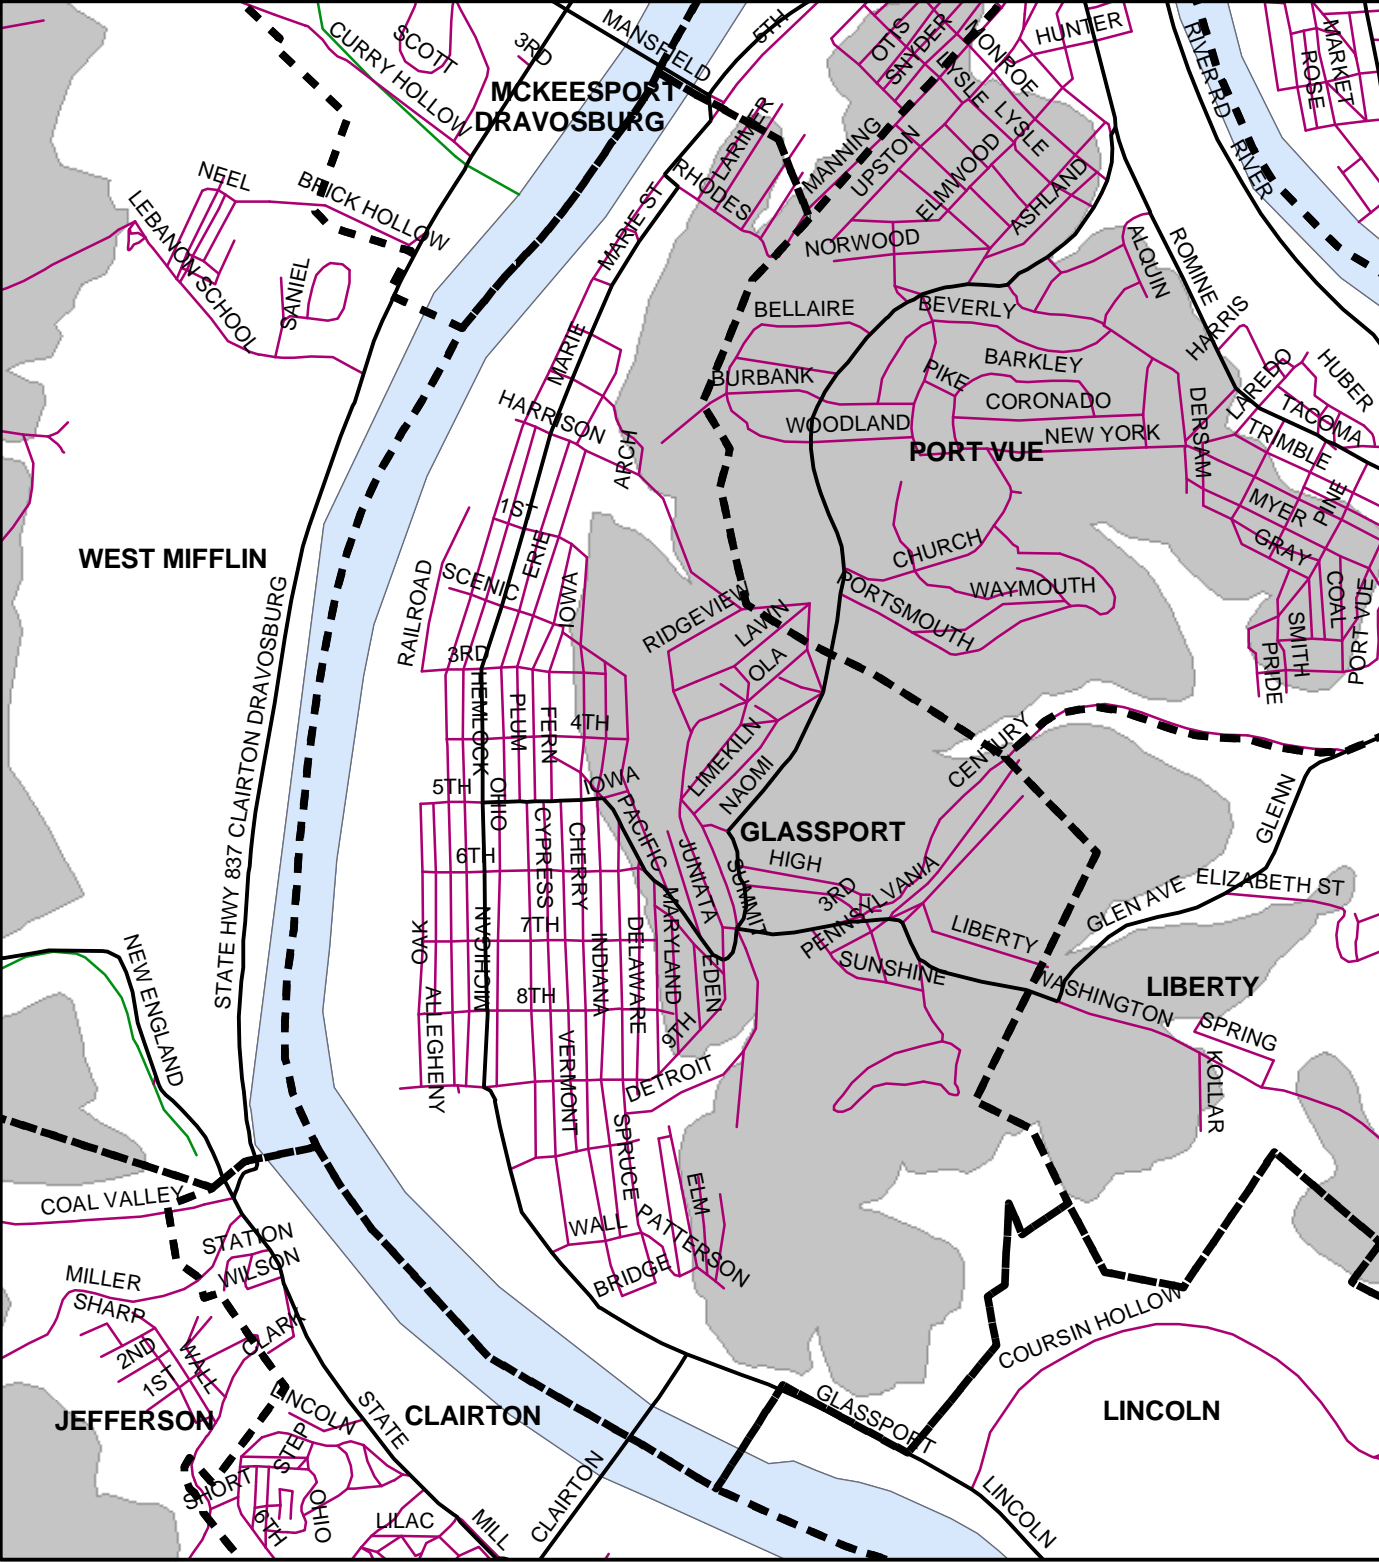

# Glassport Boro, Allegheny County

**Legend**

- Municipality Boundary
- Undermined Area

This map was prepared using information considered to be the best historical data available.

The Department cannot verify the accuracy or completeness of this information.