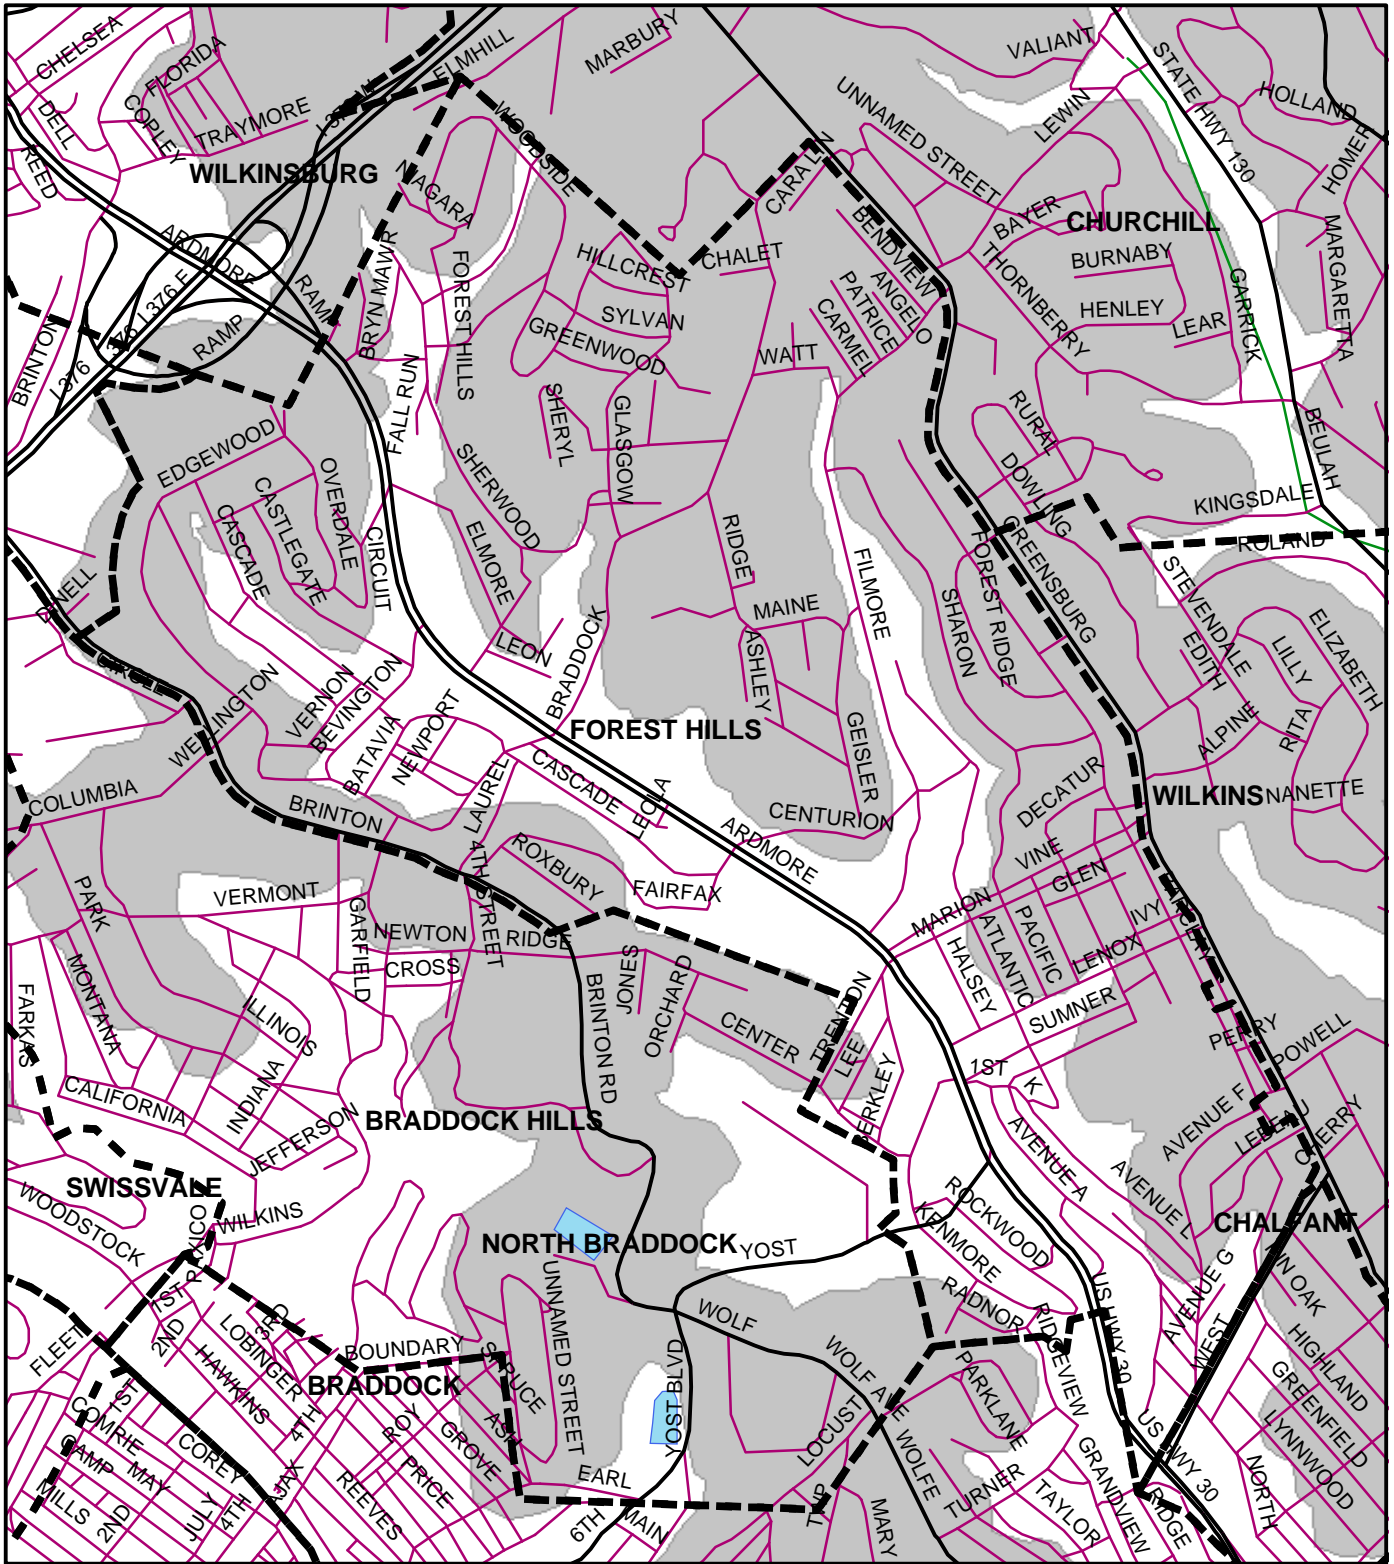

Forest Hills Boro, Allegheny County

Legend

-  Municipality Boundary
-  Undermined Area

This map was prepared using information considered to be the best historical data available.

The Department cannot verify the accuracy or completeness of this information.