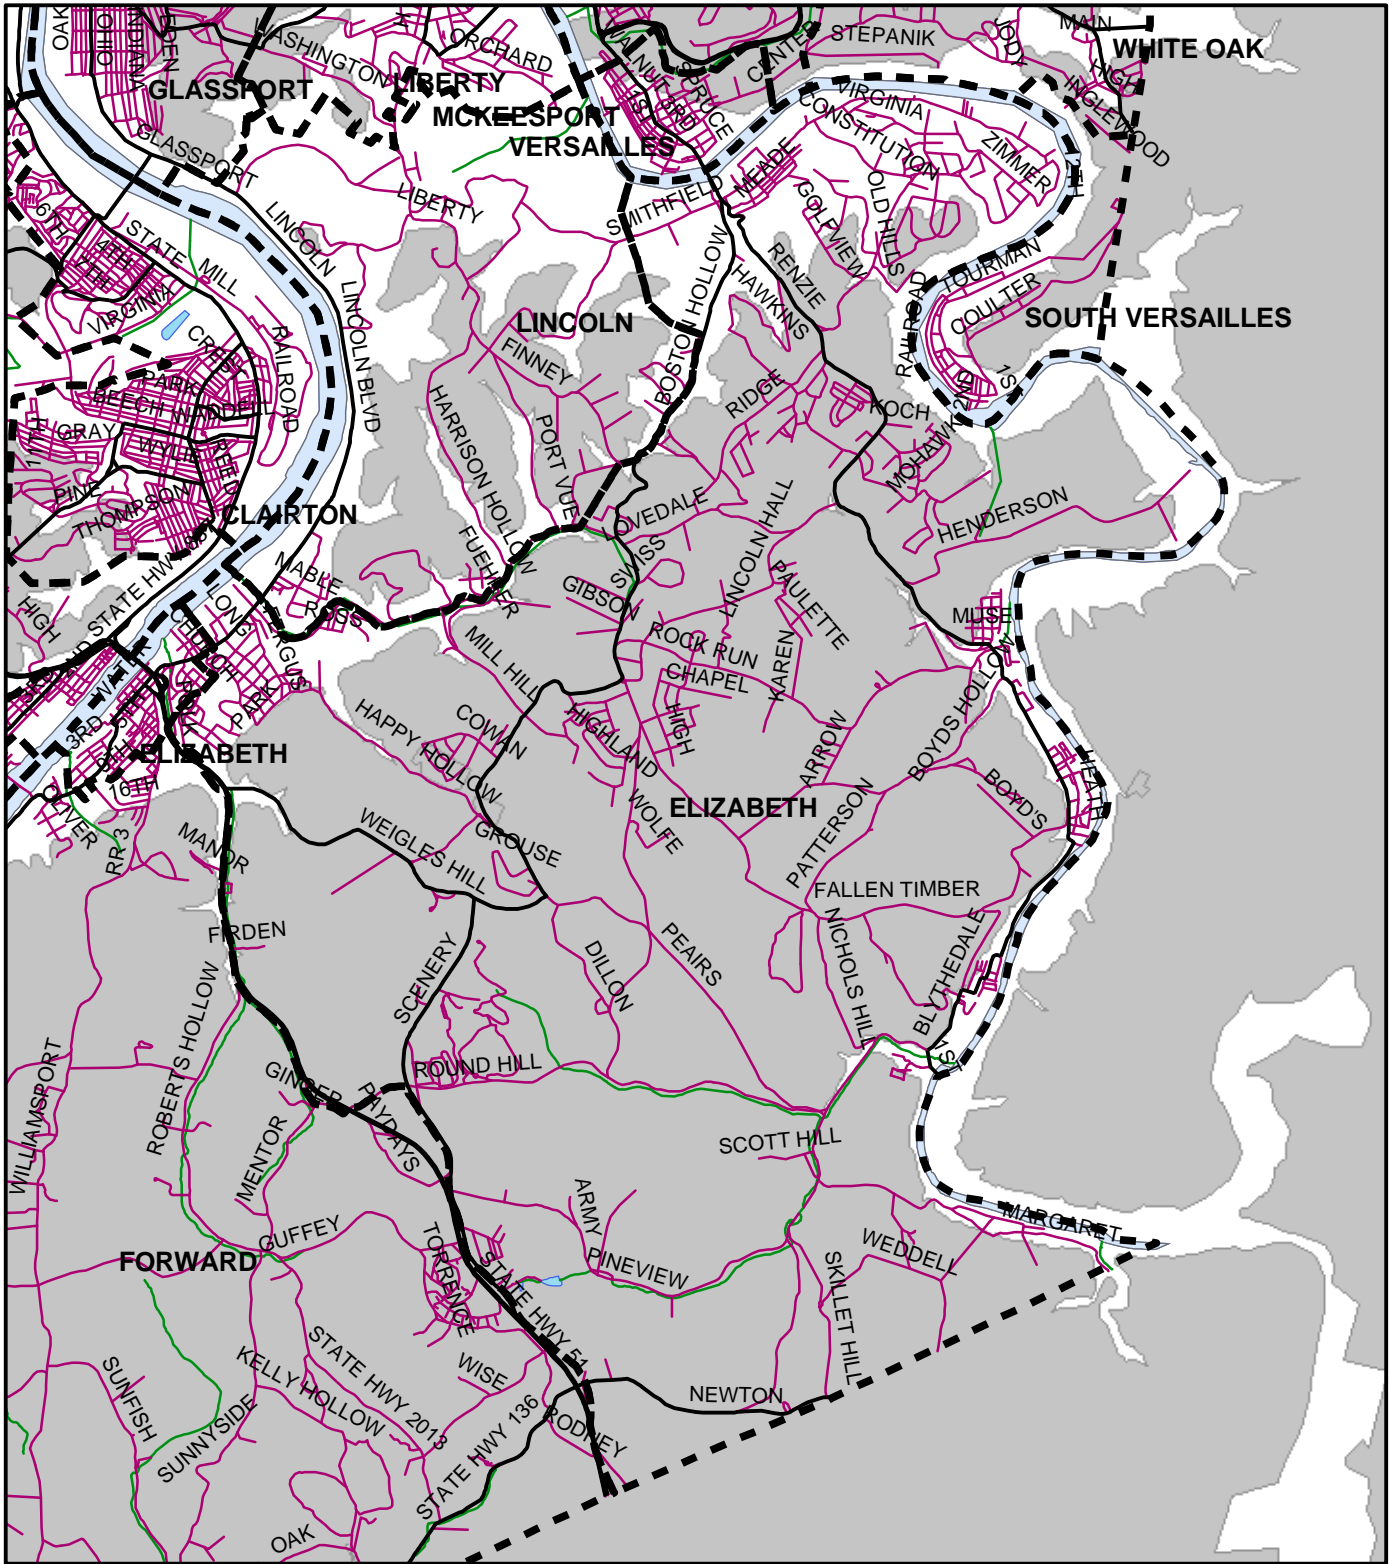

Elizabeth Twp, Allegheny County

Legend

- Municipality Boundary
- Undermined Area

This map was prepared using information considered to be the best historical data available.

The Department cannot verify the accuracy or completeness of this information.