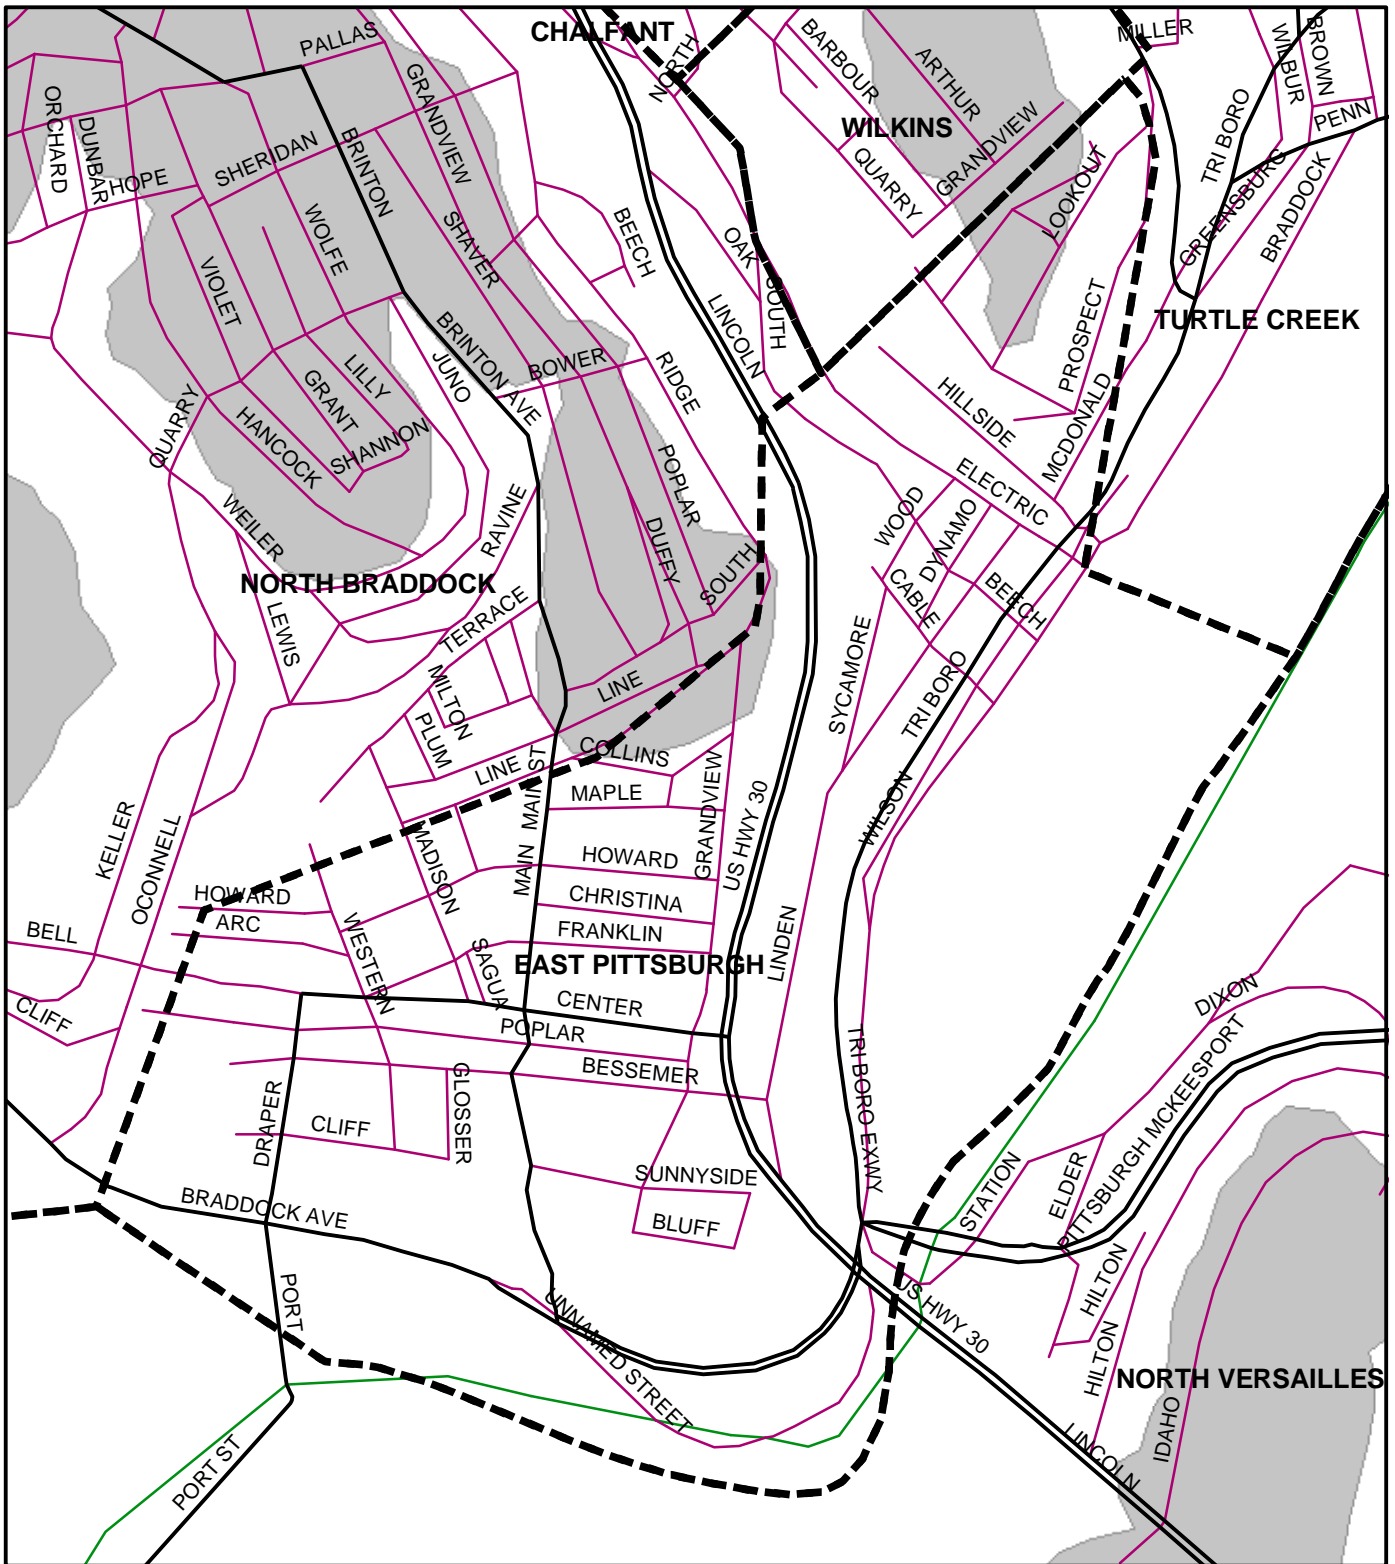

East Pittsburgh Boro, Allegheny County

Legend

- Municipality Boundary
- Undermined Area

This map was prepared using information considered to be the best historical data available.

The Department cannot verify the accuracy or completeness of this information.