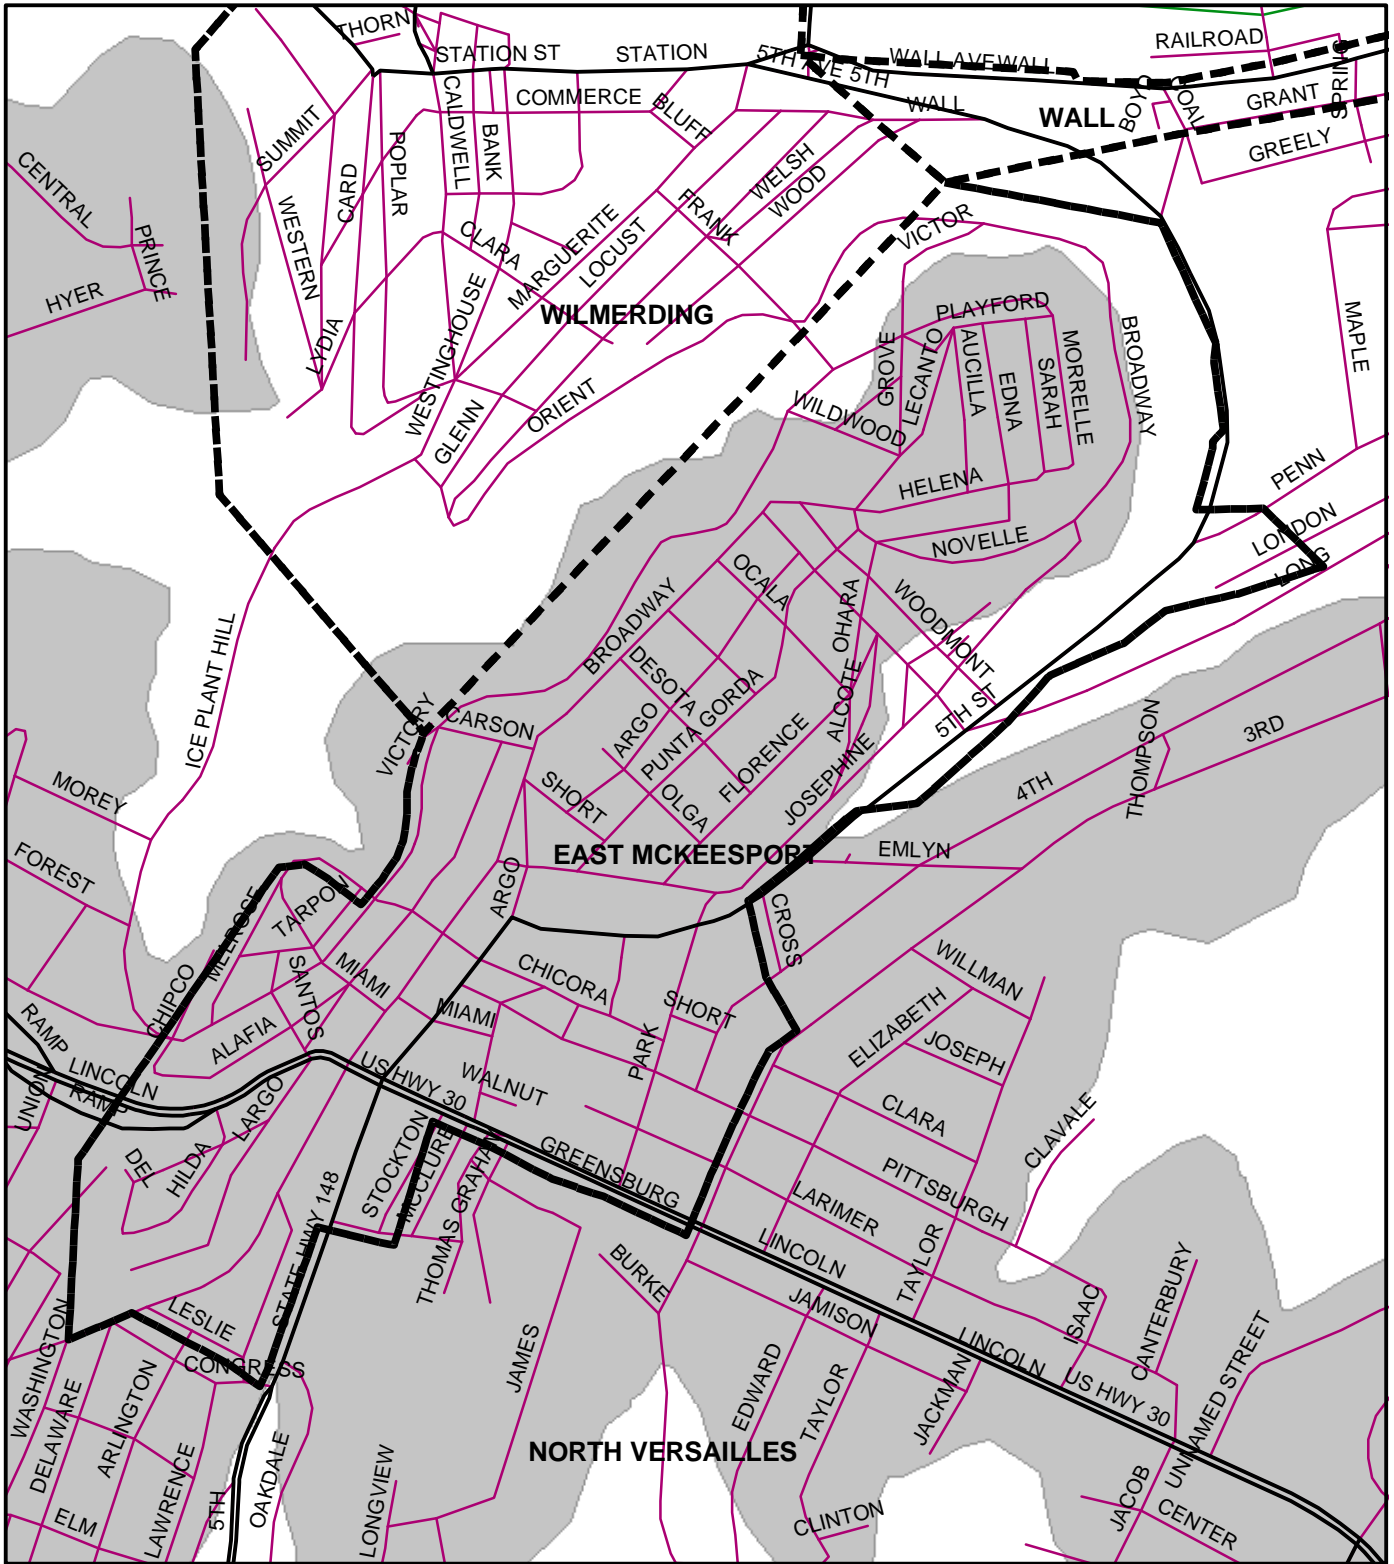

East McKeesport Boro, Allegheny County

Legend

-  Municipality Boundary
-  Undermined Area

This map was prepared using information considered to be the best historical data available.

The Department cannot verify the accuracy or completeness of this information.