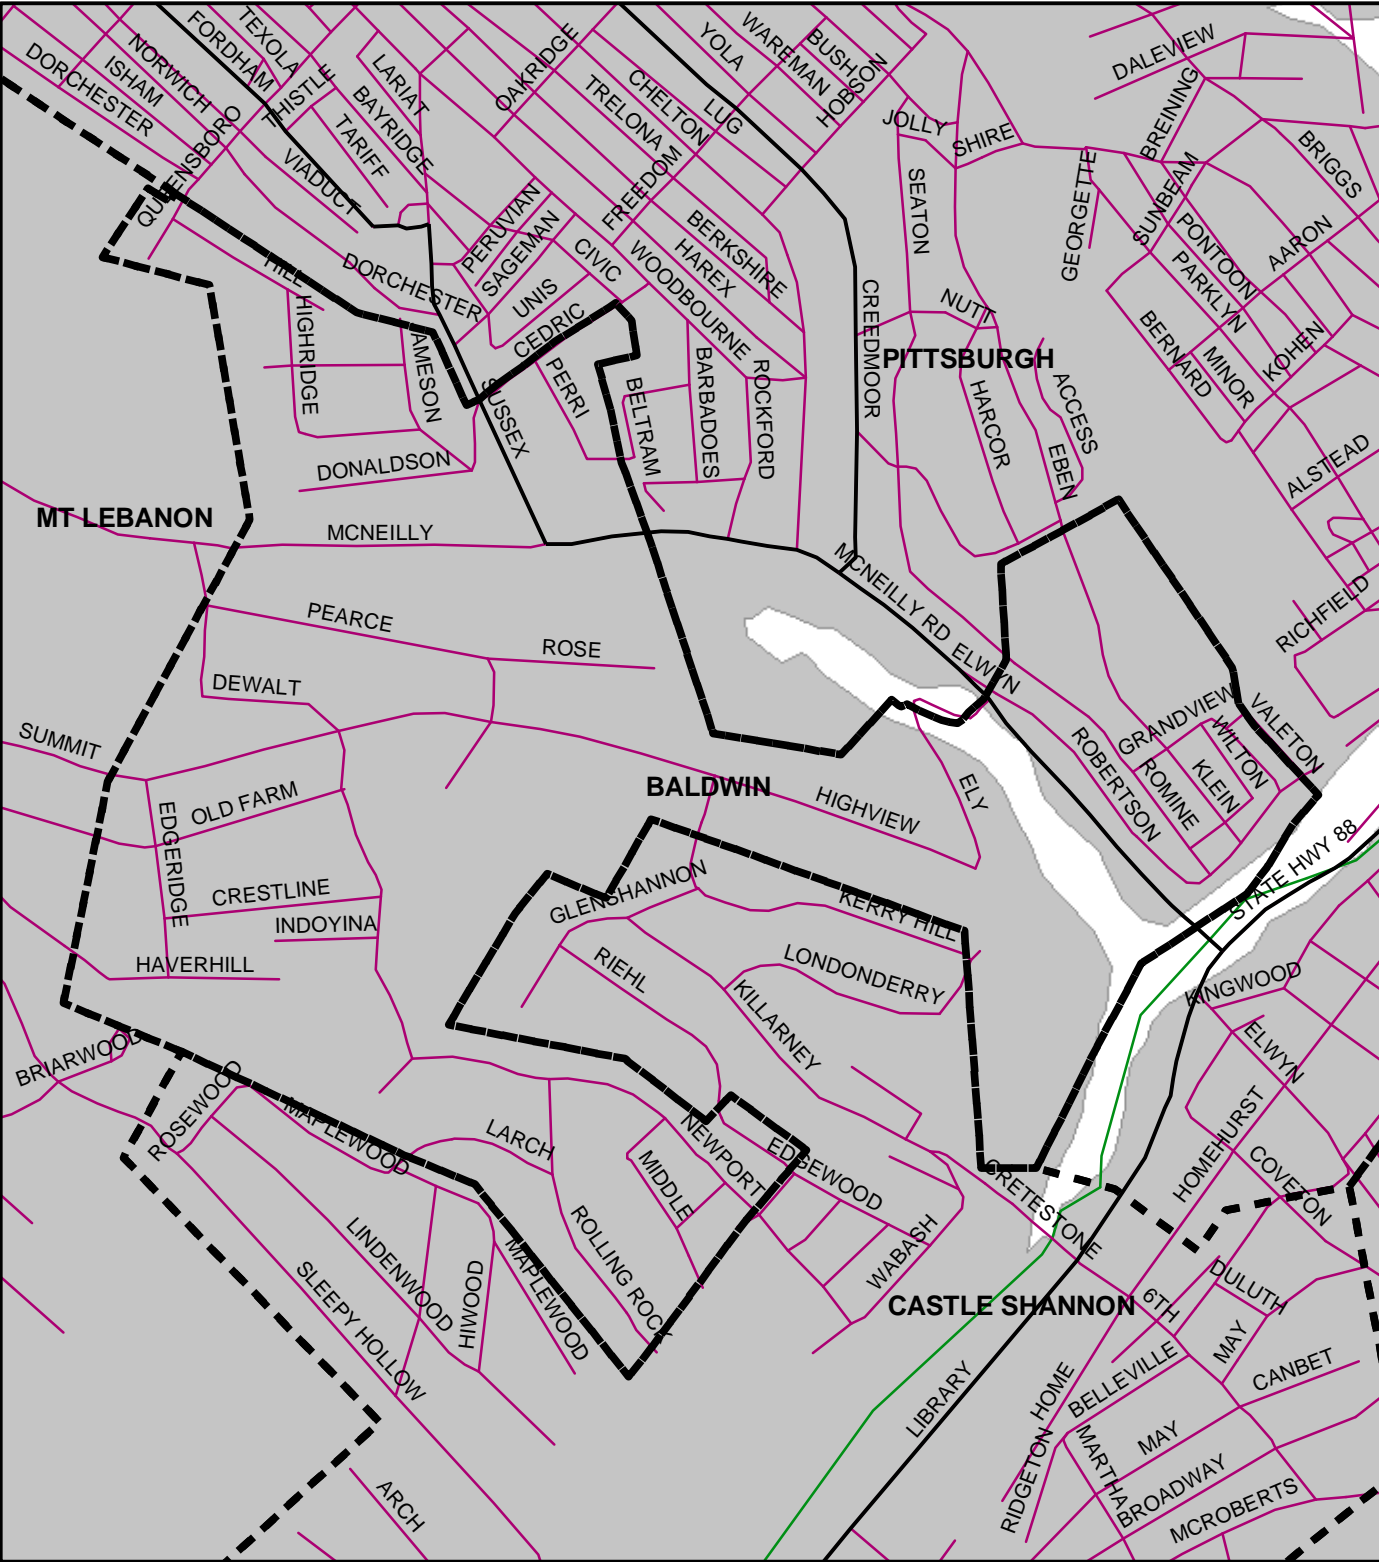

Baldwin Twp, Allegheny County

Legend

- Municipality Boundary
- Undermined Area

This map was prepared using information considered to be the best historical data available.

The Department cannot verify the accuracy or completeness of this information.