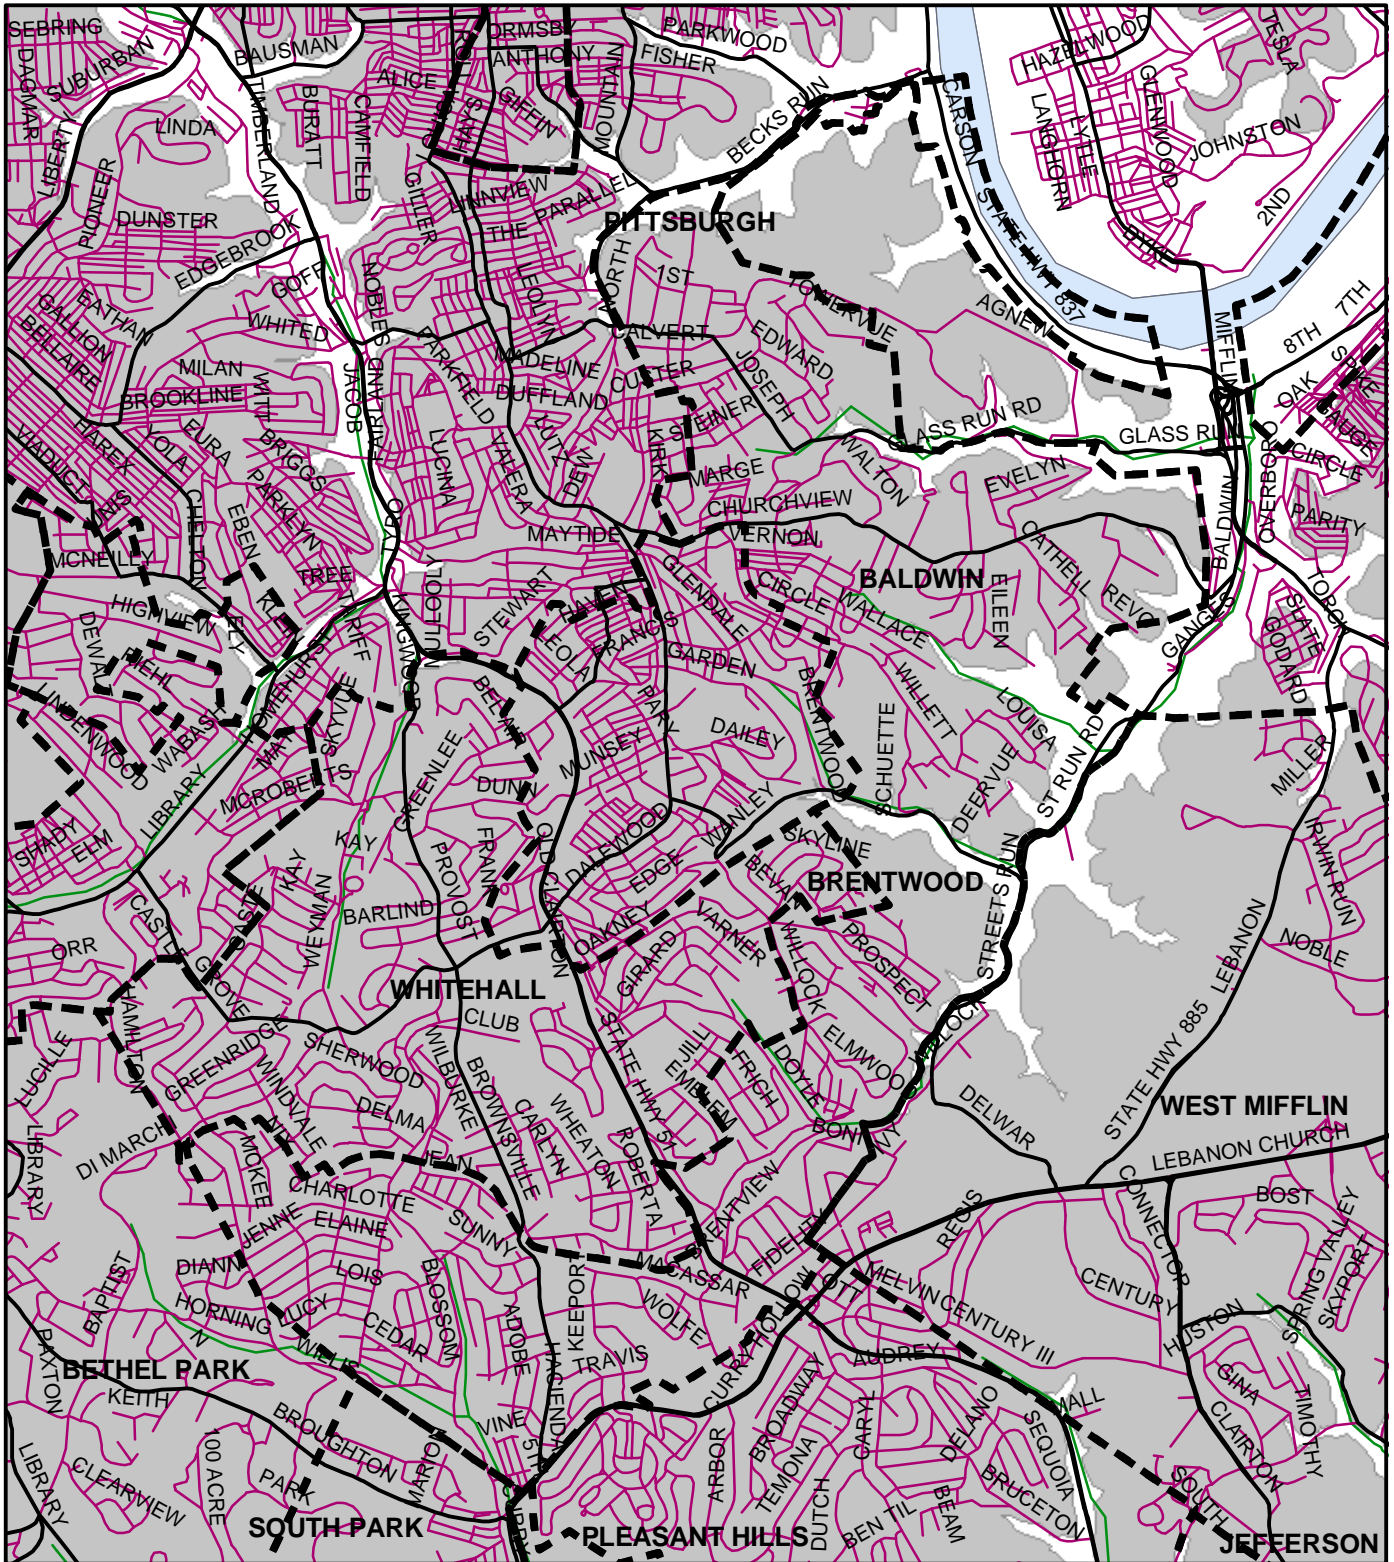

# Baldwin Boro, Allegheny County

## Legend

-  Municipality Boundary
-  Undermined Area

This map was prepared using information considered to be the best historical data available.

The Department cannot verify the accuracy or completeness of this information.