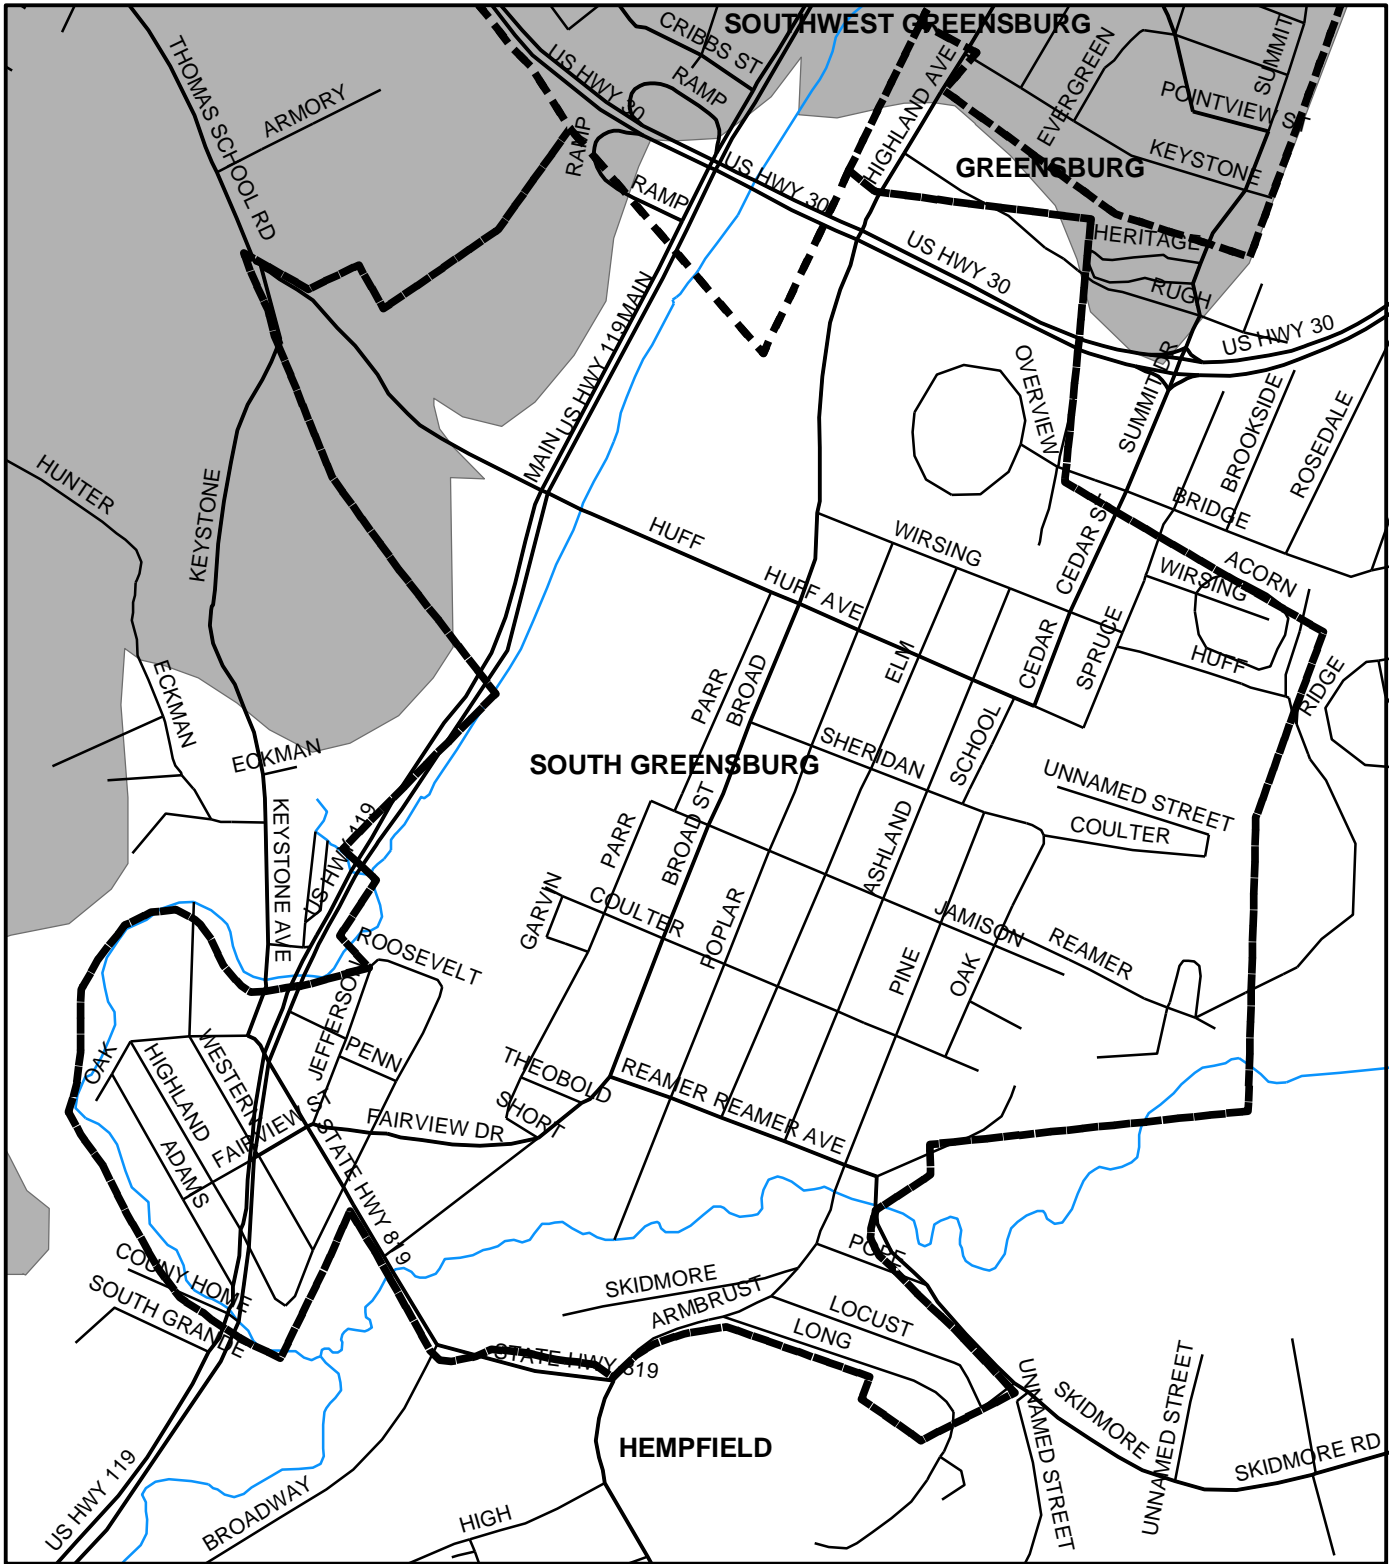

South Greensburg Boro, Westmoreland County

Legend

-  Municipality Boundary
-  Undermined Area

This map was prepared using information considered to be the best historical data available.

The Department cannot verify the accuracy or completeness of this information.