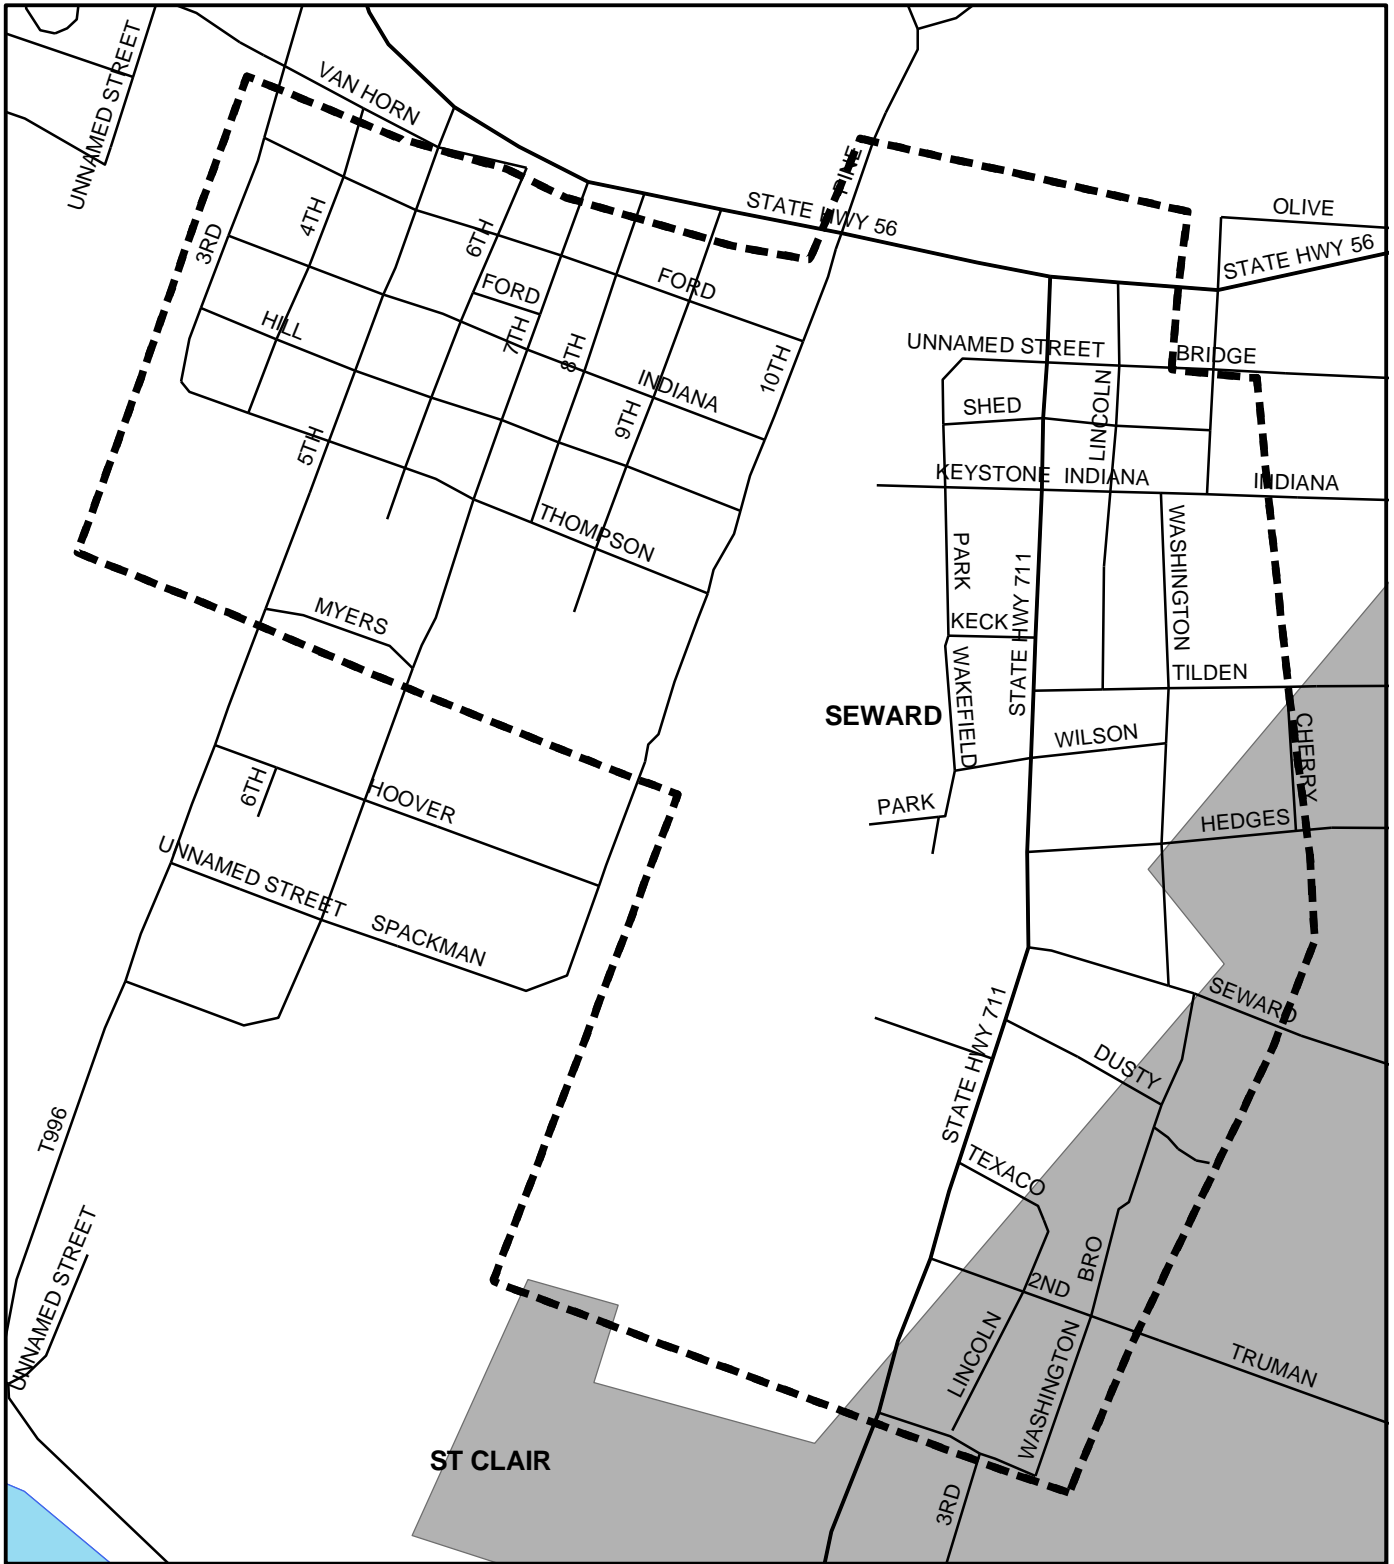

Seward Boro, Westmoreland County

Legend

-  Municipality Boundary
-  Undermined Area

This map was prepared using information considered to be the best historical data available.

The Department cannot verify the accuracy or completeness of this information.