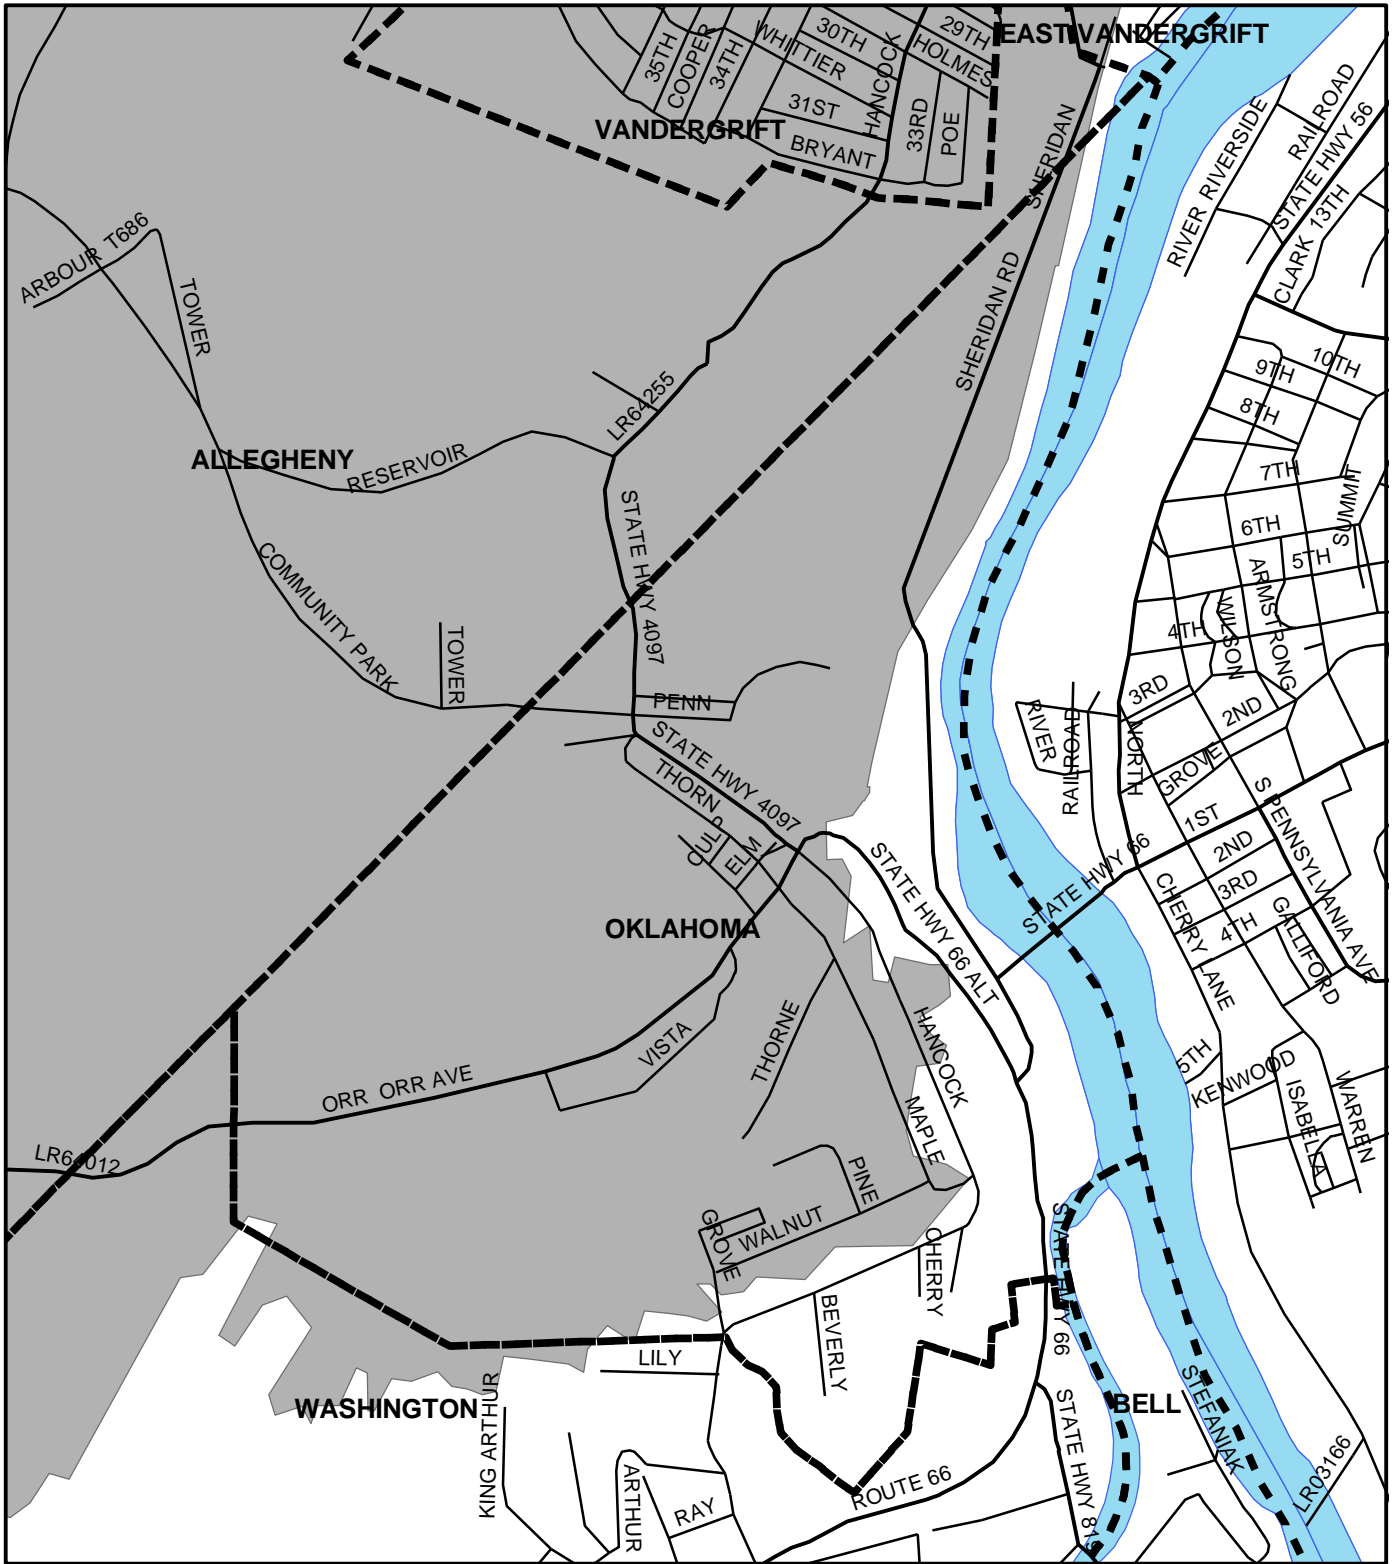

# Oklahoma Boro, Westmoreland County

## Legend

-  Municipality Boundary
-  Undermined Area

This map was prepared using information considered to be the best historical data available.

The Department cannot verify the accuracy or completeness of this information.