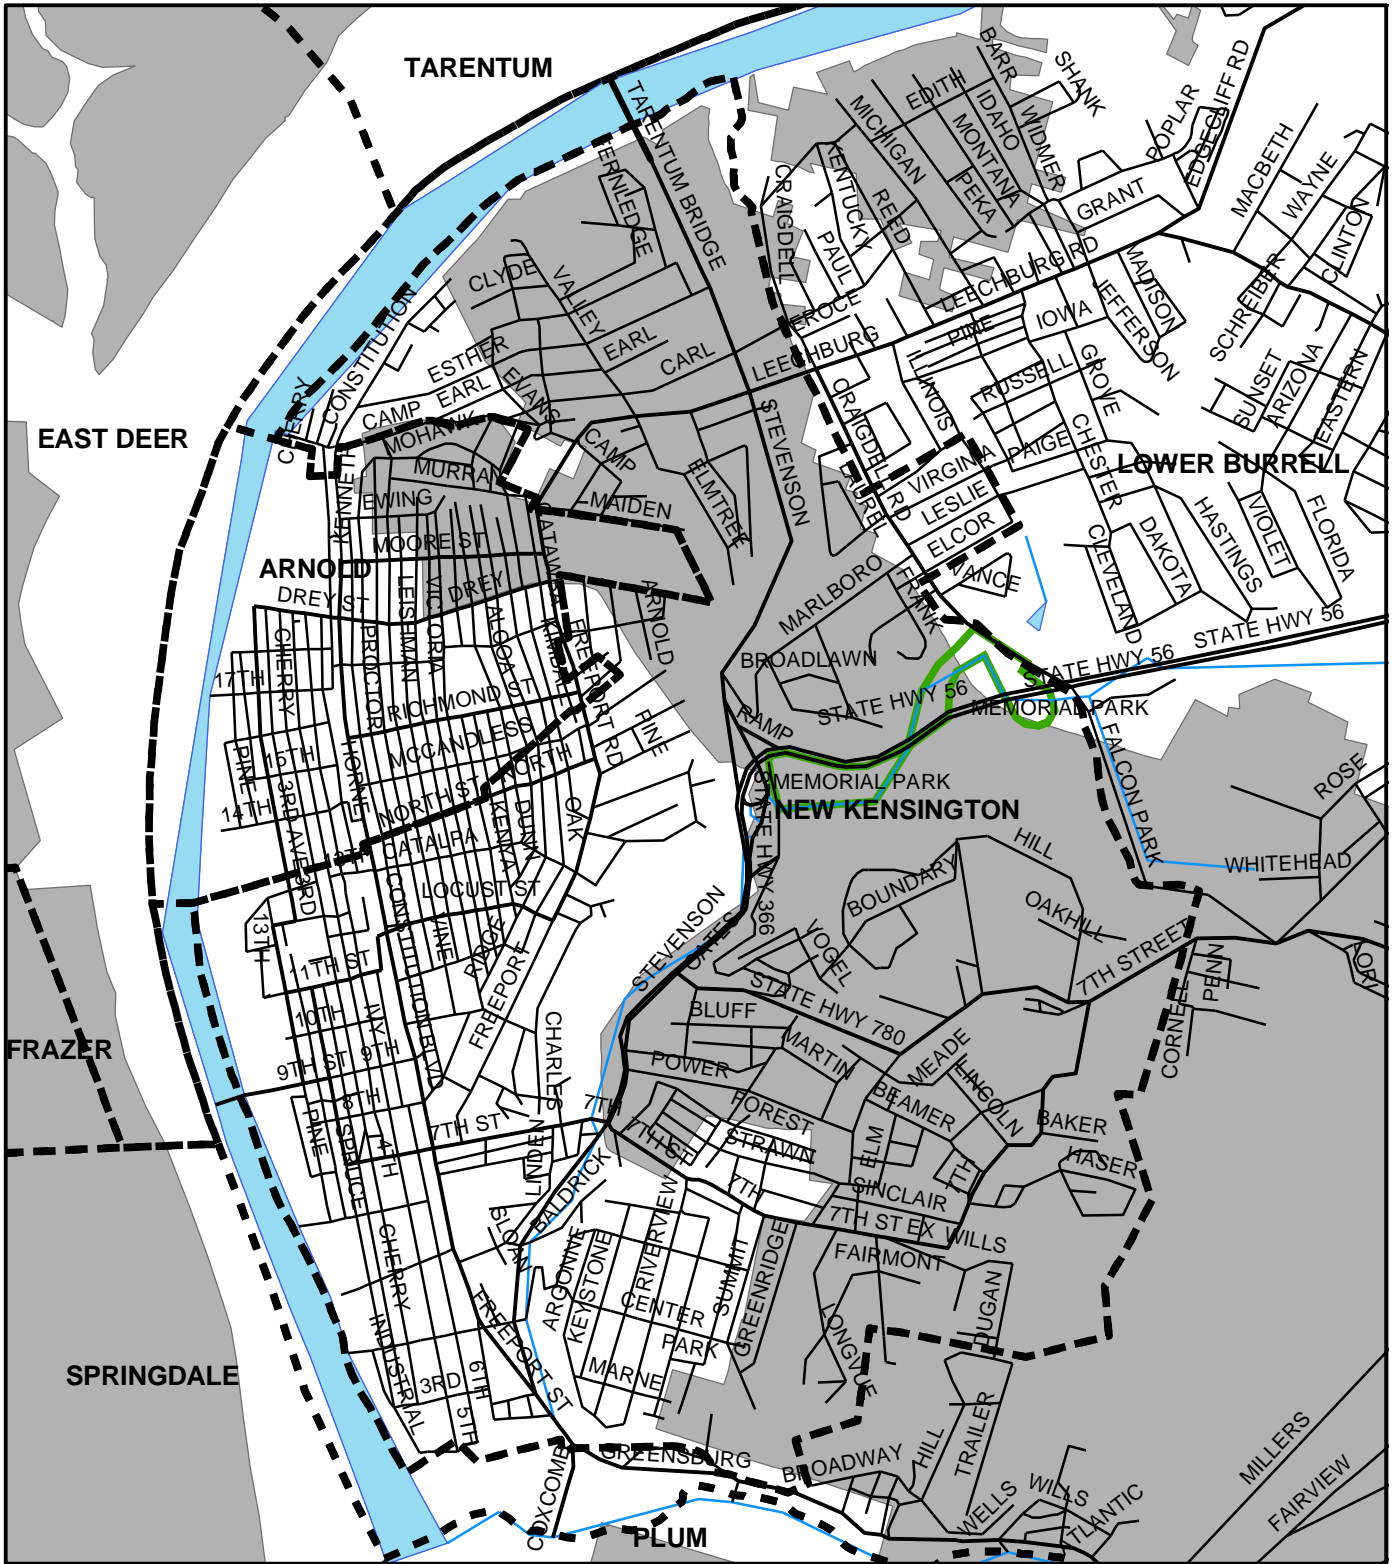

New Kensington City, Westmoreland County

Legend

- Municipality Boundary
- Undermined Area

This map was prepared using information considered to be the best historical data available.

The Department cannot verify the accuracy or completeness of this information.