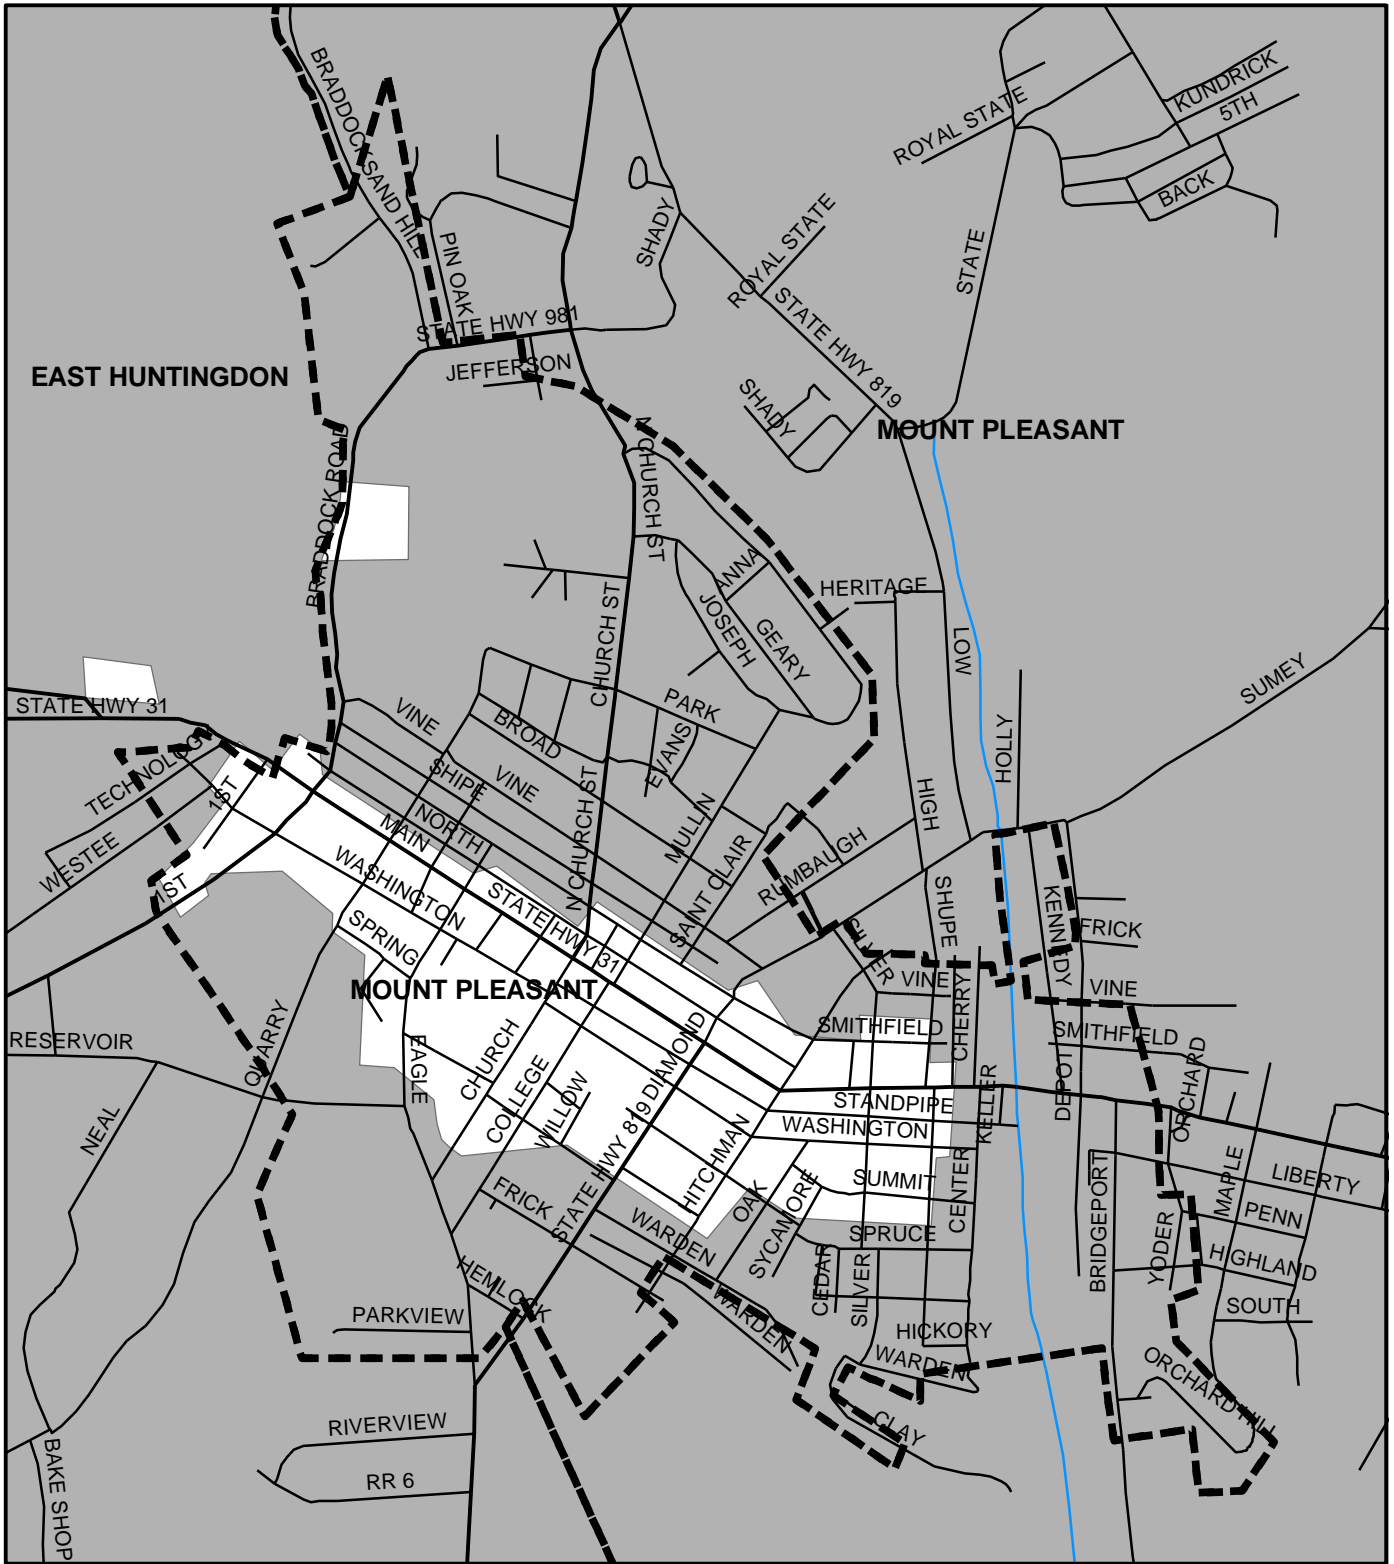

Mount Pleasant Boro, Westmoreland County

Legend

-  Municipality Boundary
-  Undermined Area

This map was prepared using information considered to be the best historical data available.

The Department cannot verify the accuracy or completeness of this information.