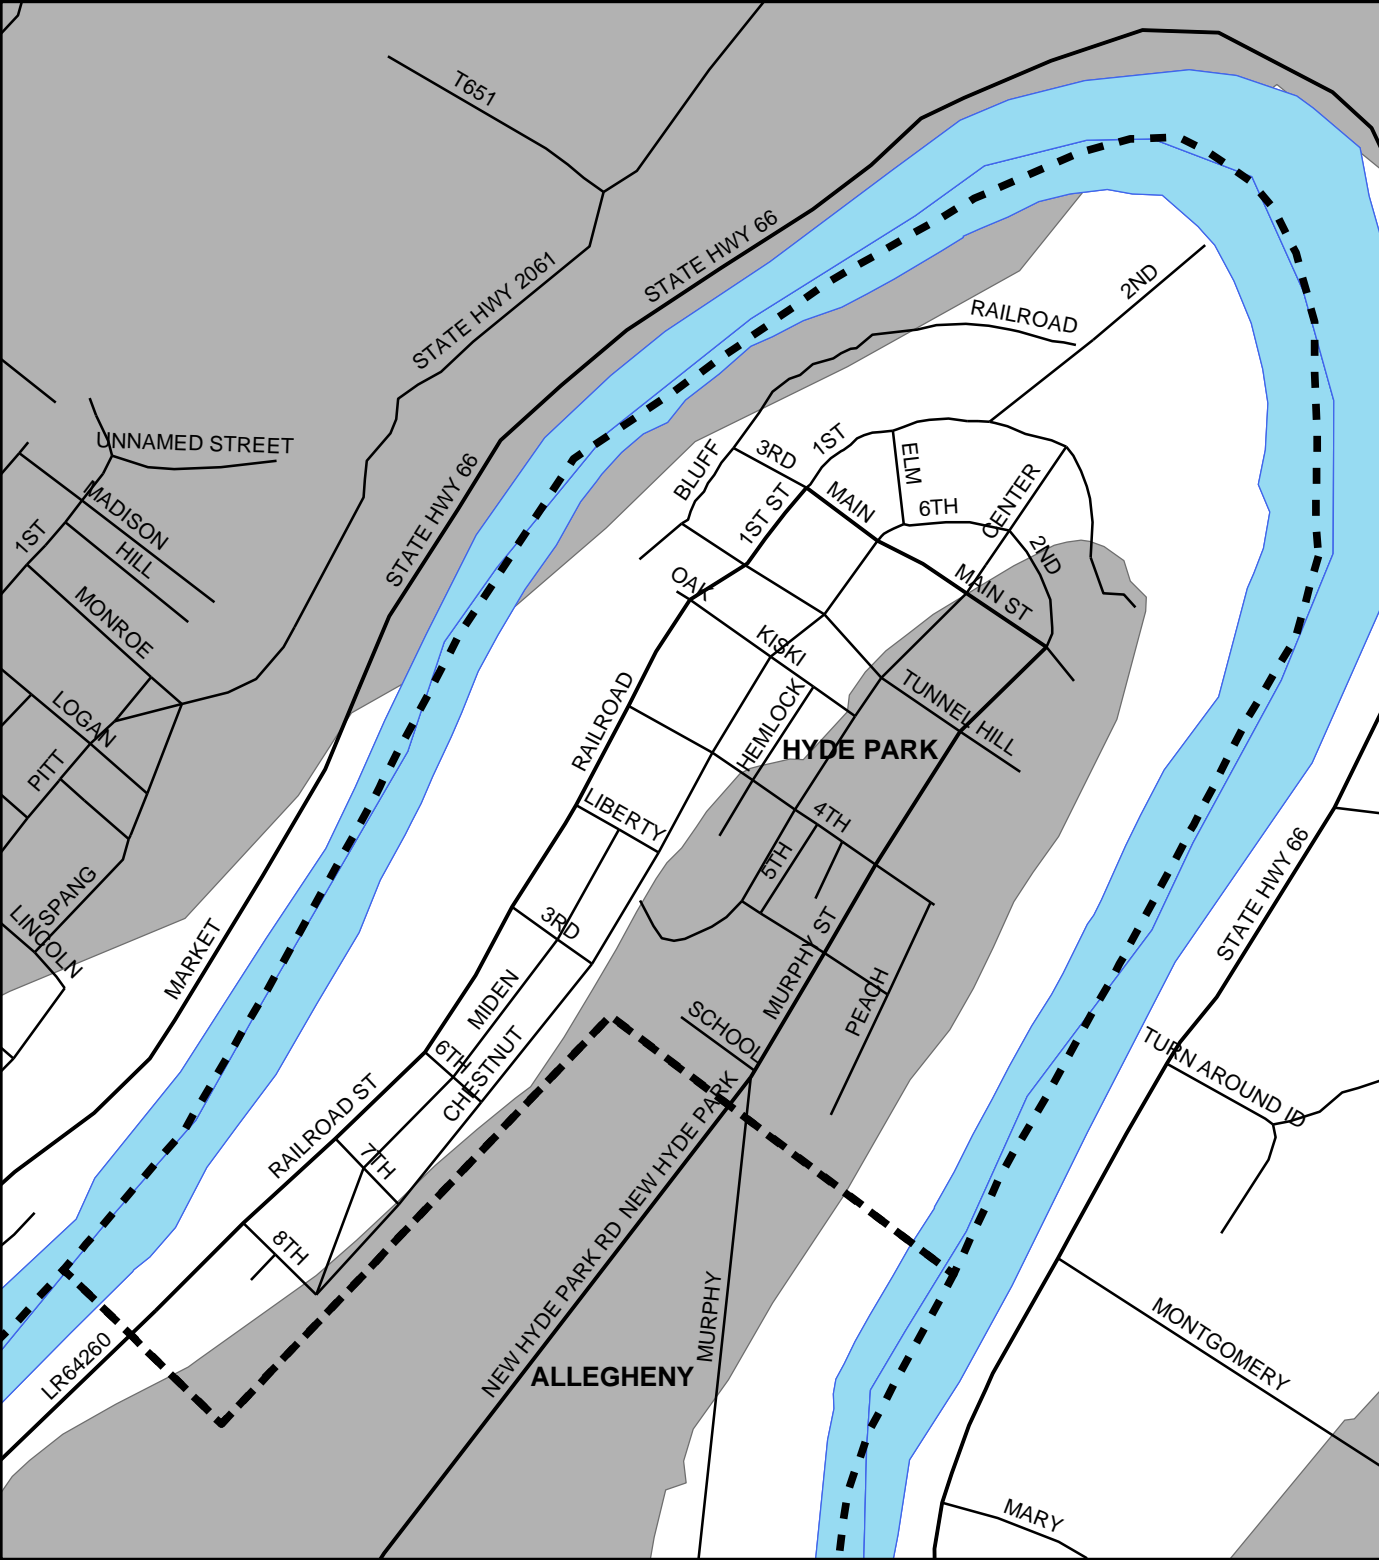

Hyde Park Boro, Westmoreland County

Legend

- Municipality Boundary
- Undermined Area

This map was prepared using information considered to be the best historical data available.

The Department cannot verify the accuracy or completeness of this information.