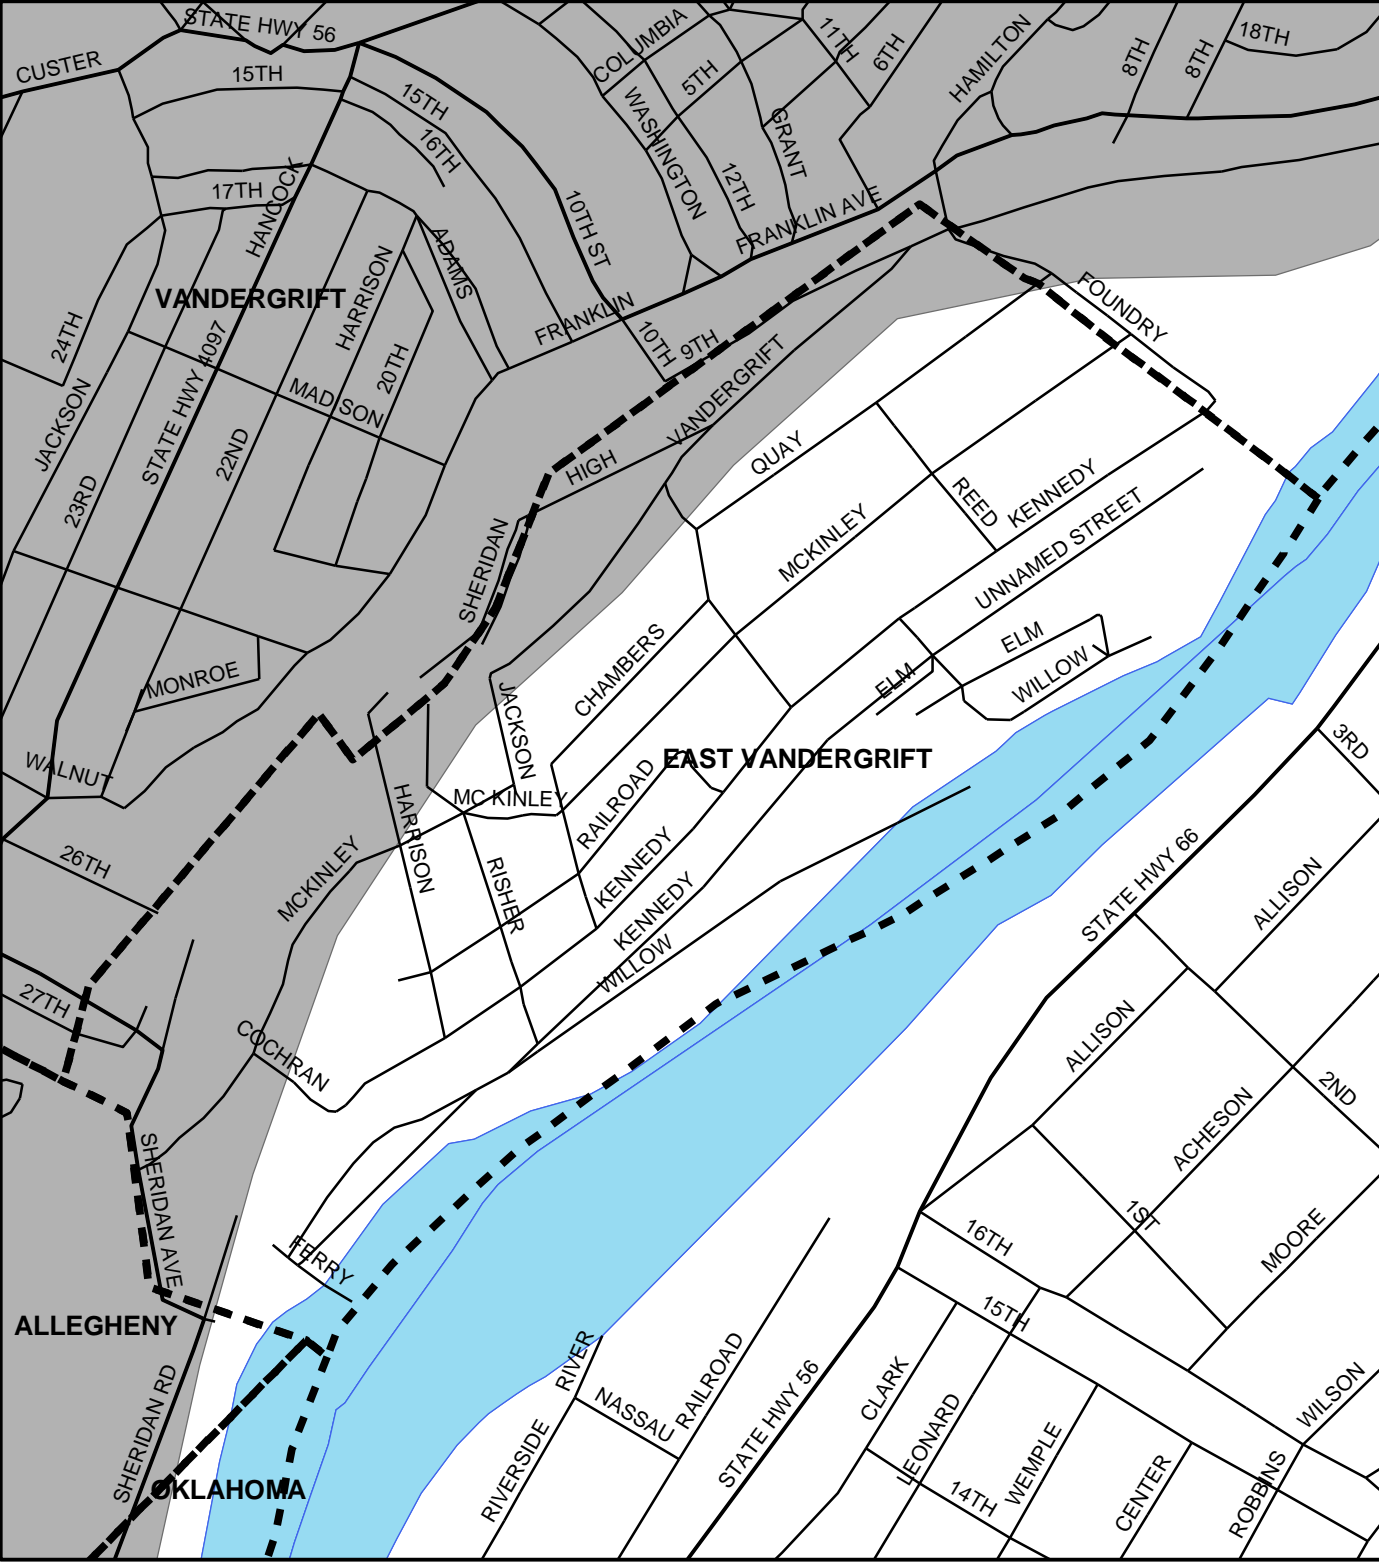

East Vandergrift Boro, Westmoreland County

Legend

- Municipality Boundary
- Undermined Area

This map was prepared using information considered to be the best historical data available.

The Department cannot verify the accuracy or completeness of this information.