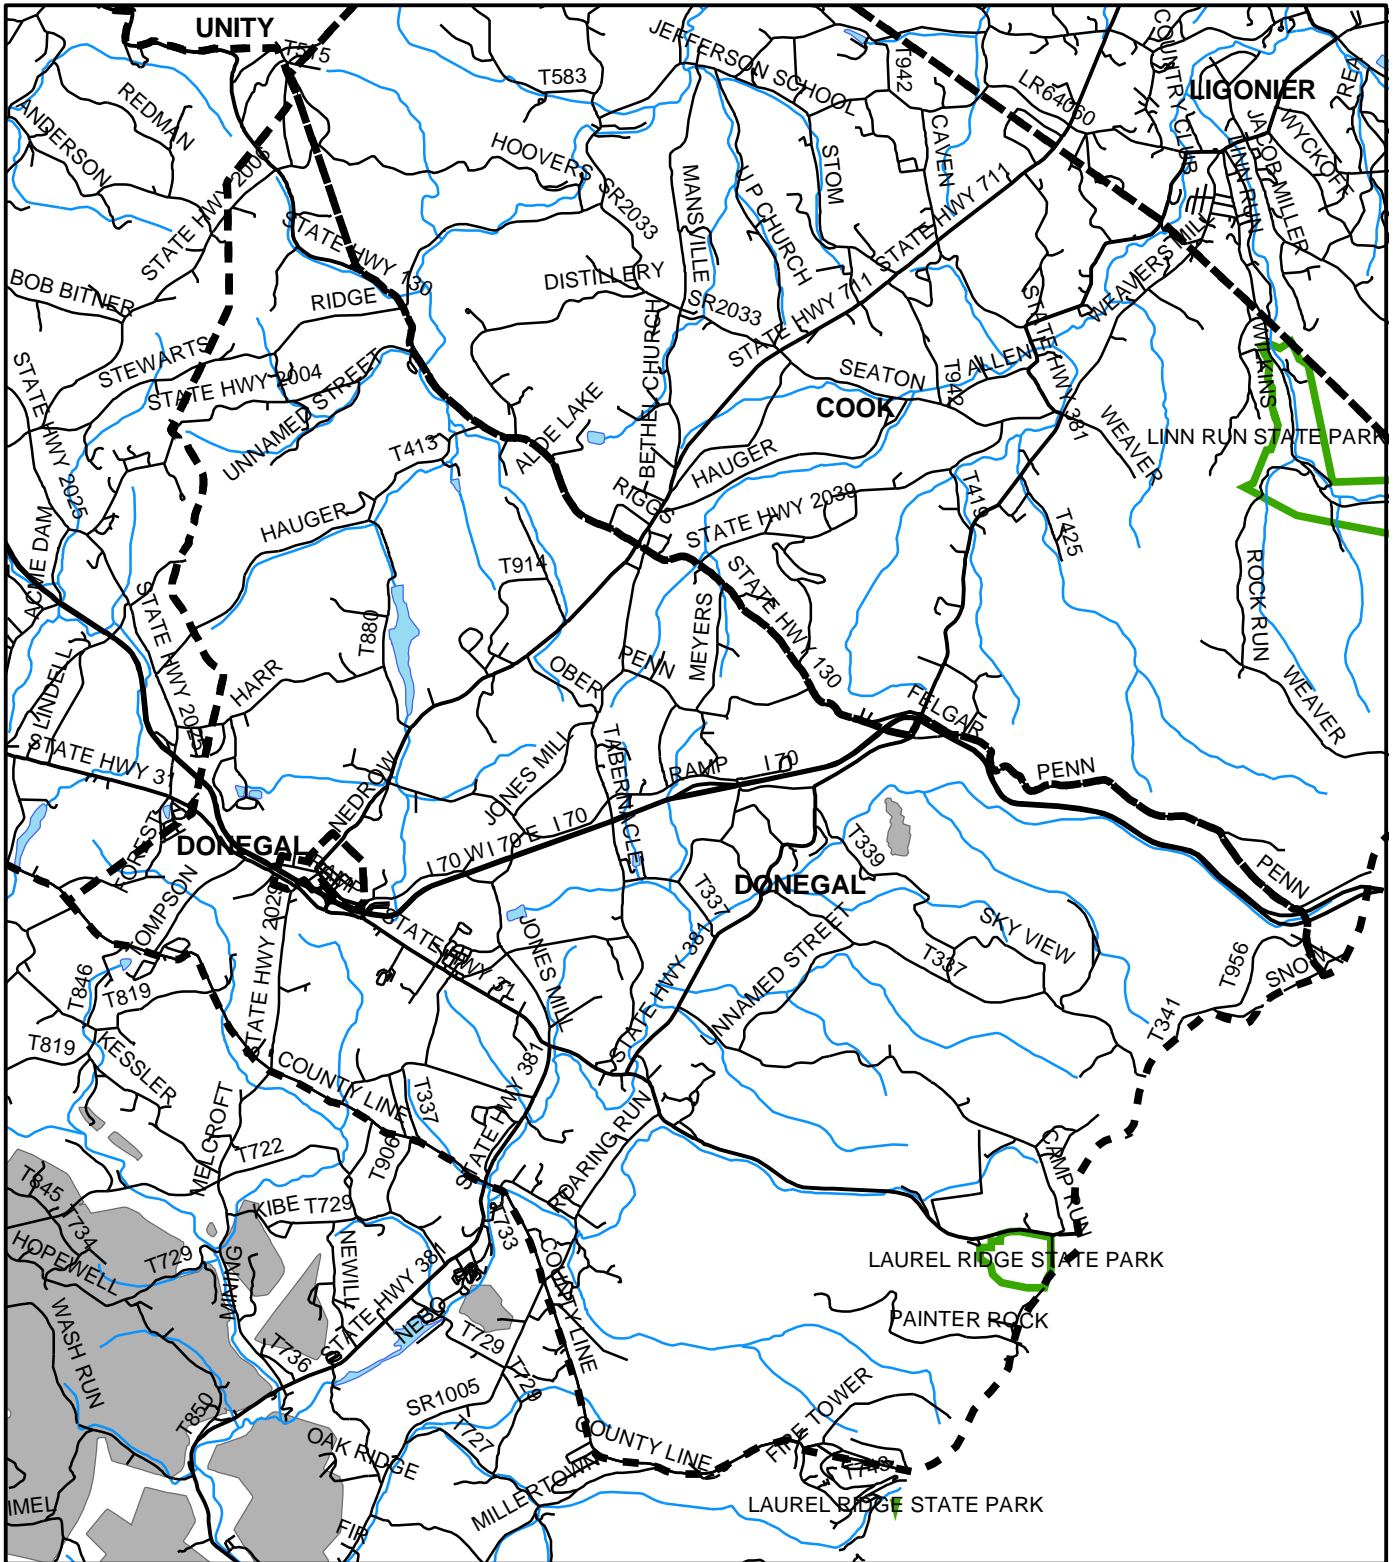

Donegal Twp, Westmoreland County

Legend

- Municipality Boundary
- Undermined Area

This map was prepared using information considered to be the best historical data available.

The Department cannot verify the accuracy or completeness of this information.