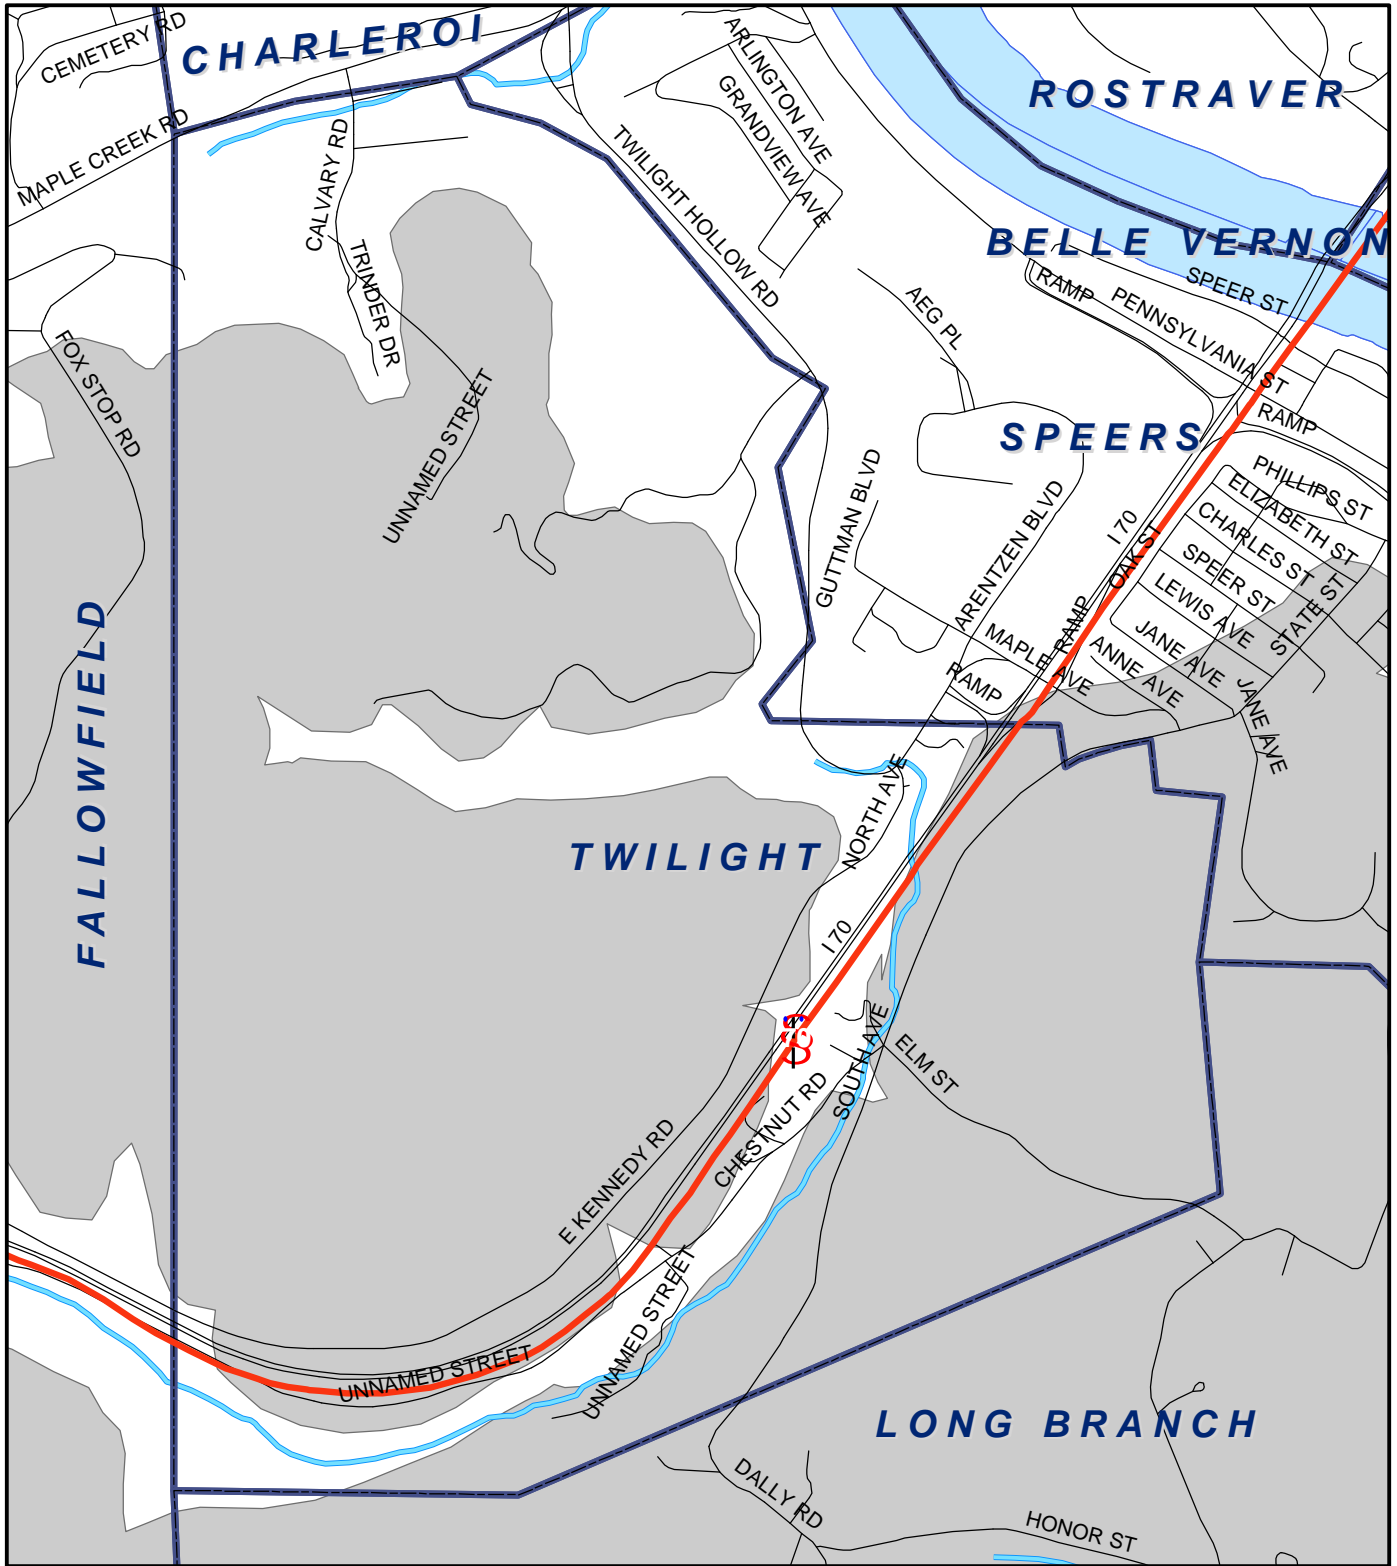

Twilight Boro, Washington County

Legend

-  Municipality Boundary
-  Undermined Area

This map was prepared using information considered to be the best historical data available.

The Department cannot verify the accuracy or completeness of this information.