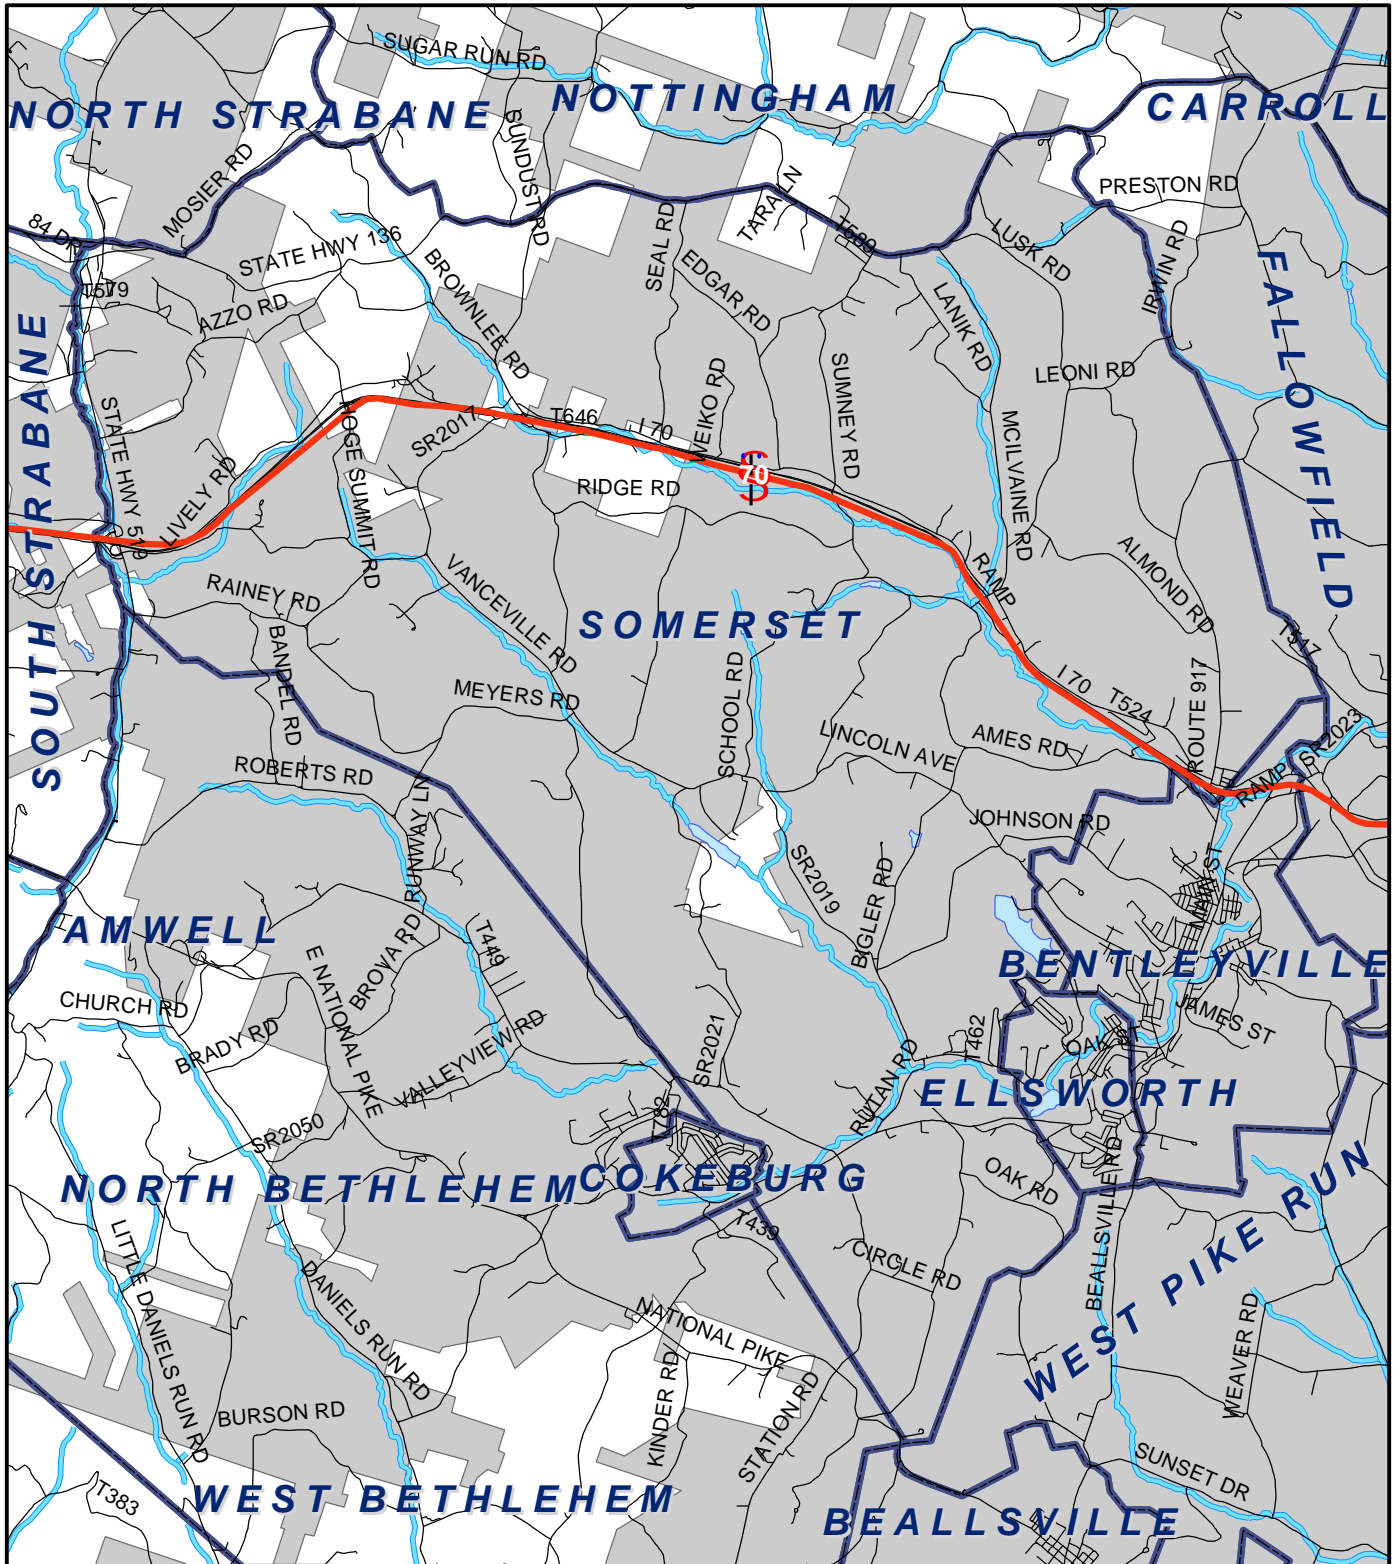

Somerset Twp, Washington County

Legend

- Municipality Boundary
- Undermined Area

This map was prepared using information considered to be the best historical data available.

The Department cannot verify the accuracy or completeness of this information.