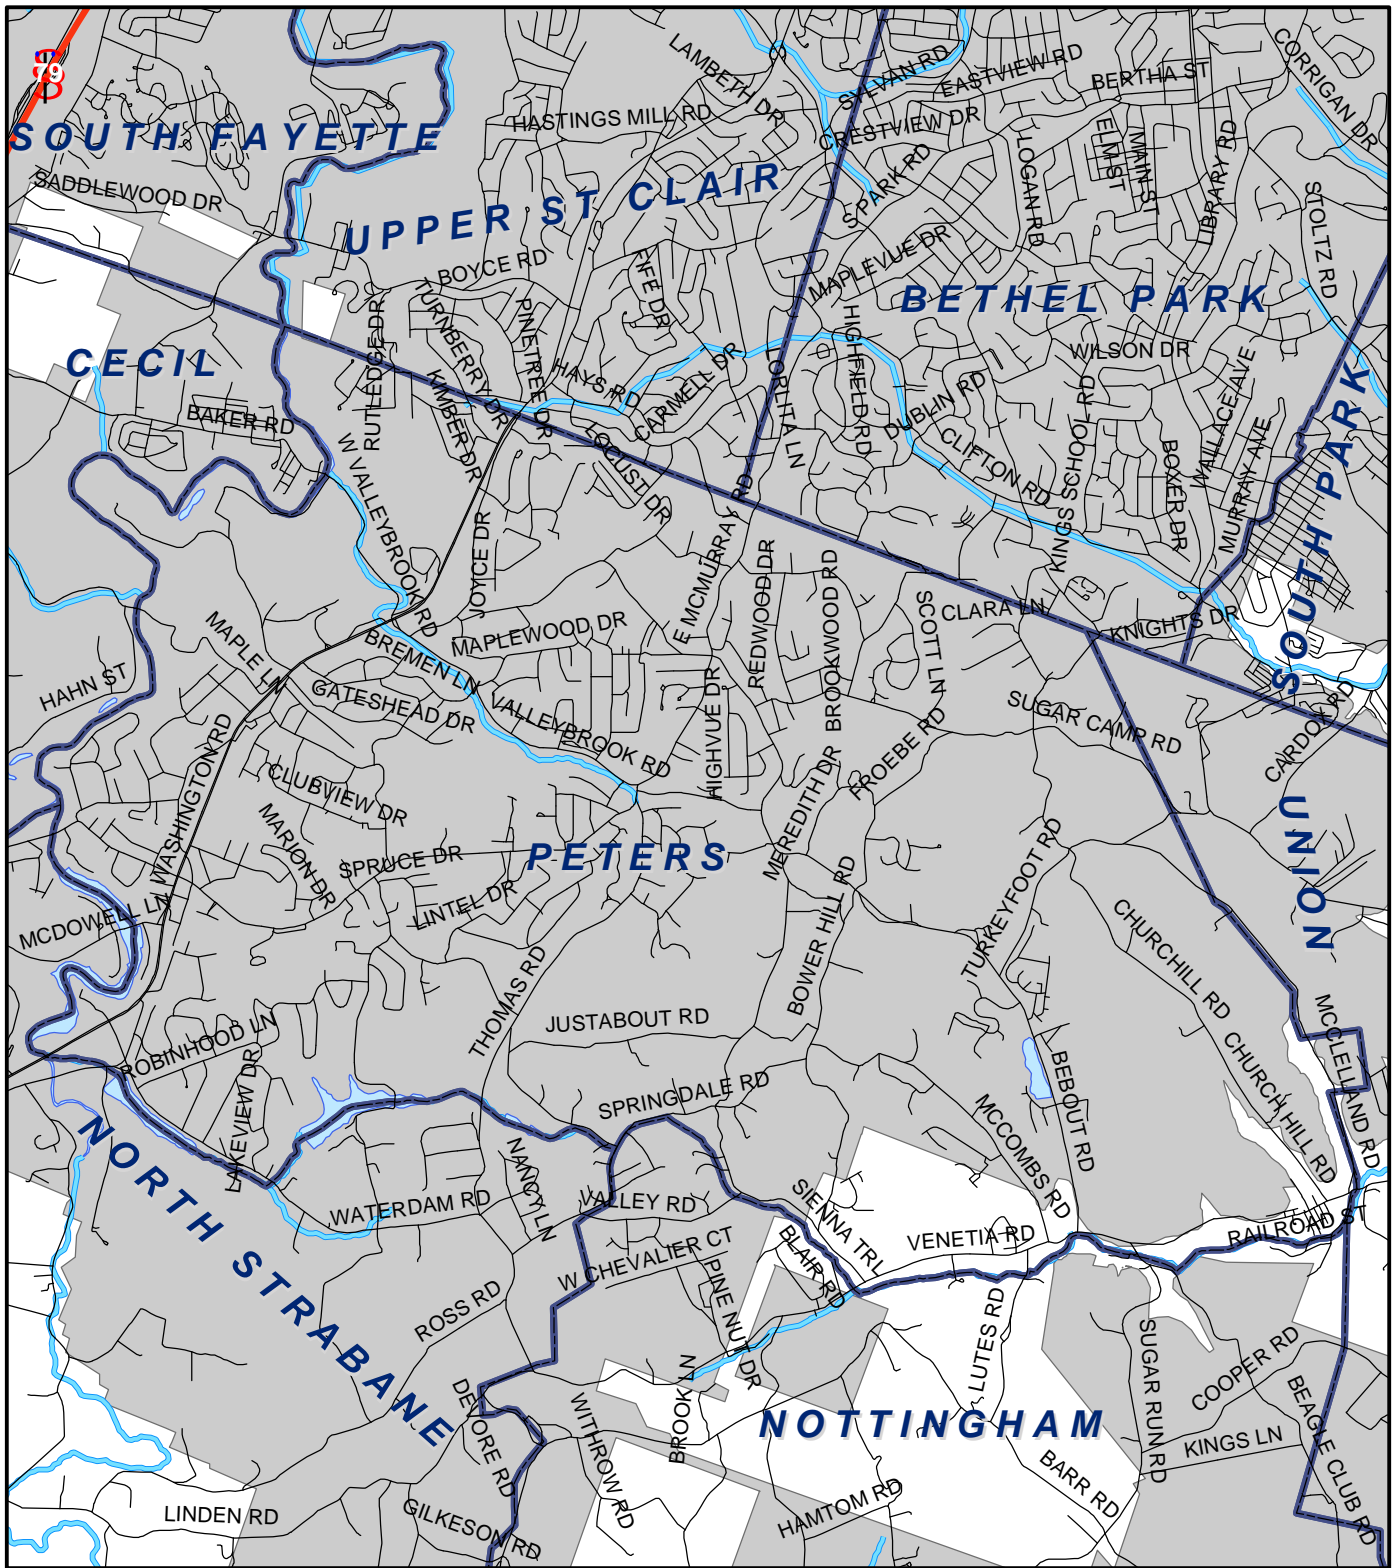

Peters Twp, Washington County

Legend

-  Municipality Boundary
-  Undermined Area

This map was prepared using information considered to be the best historical data available.

The Department cannot verify the accuracy or completeness of this information.