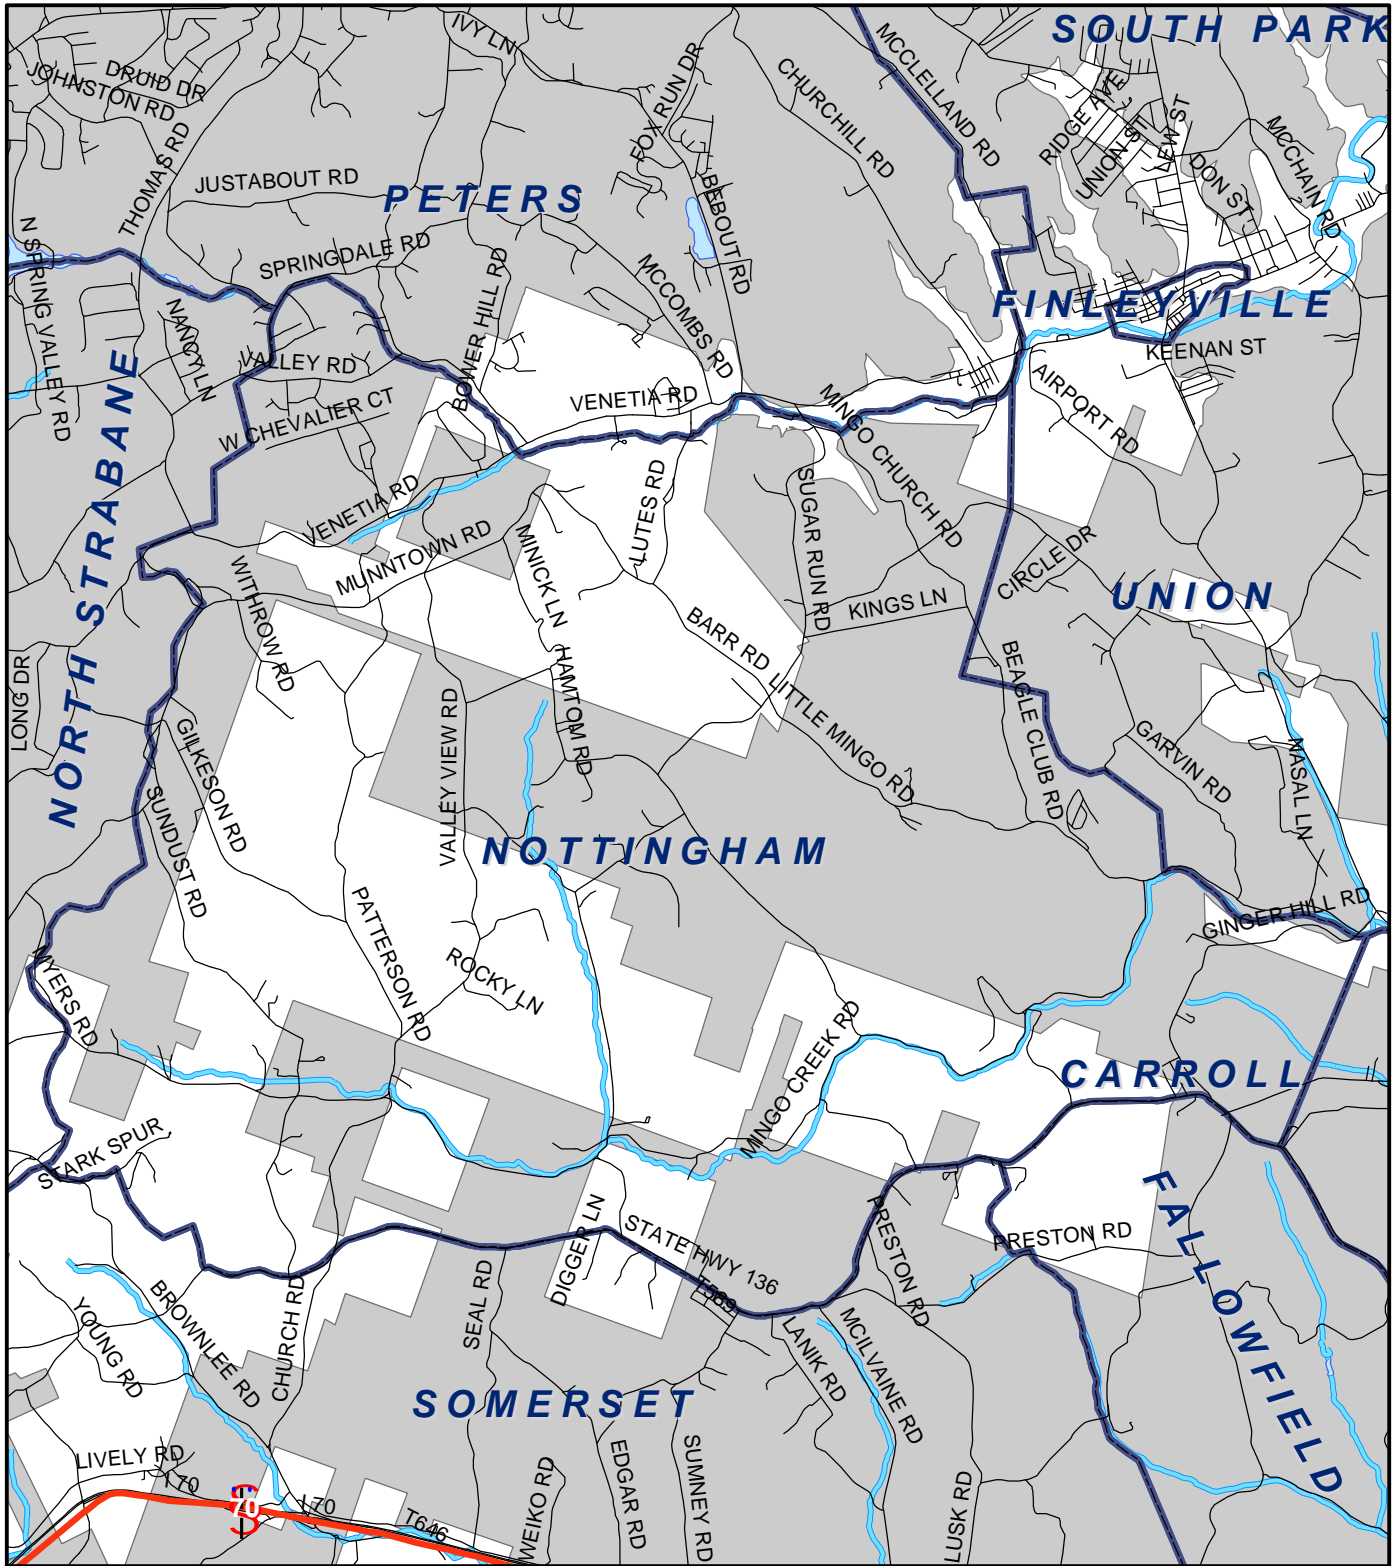

Nottingham Twp, Washington County

Legend

- Municipality Boundary
- Undermined Area

This map was prepared using information considered to be the best historical data available.

The Department cannot verify the accuracy or completeness of this information.