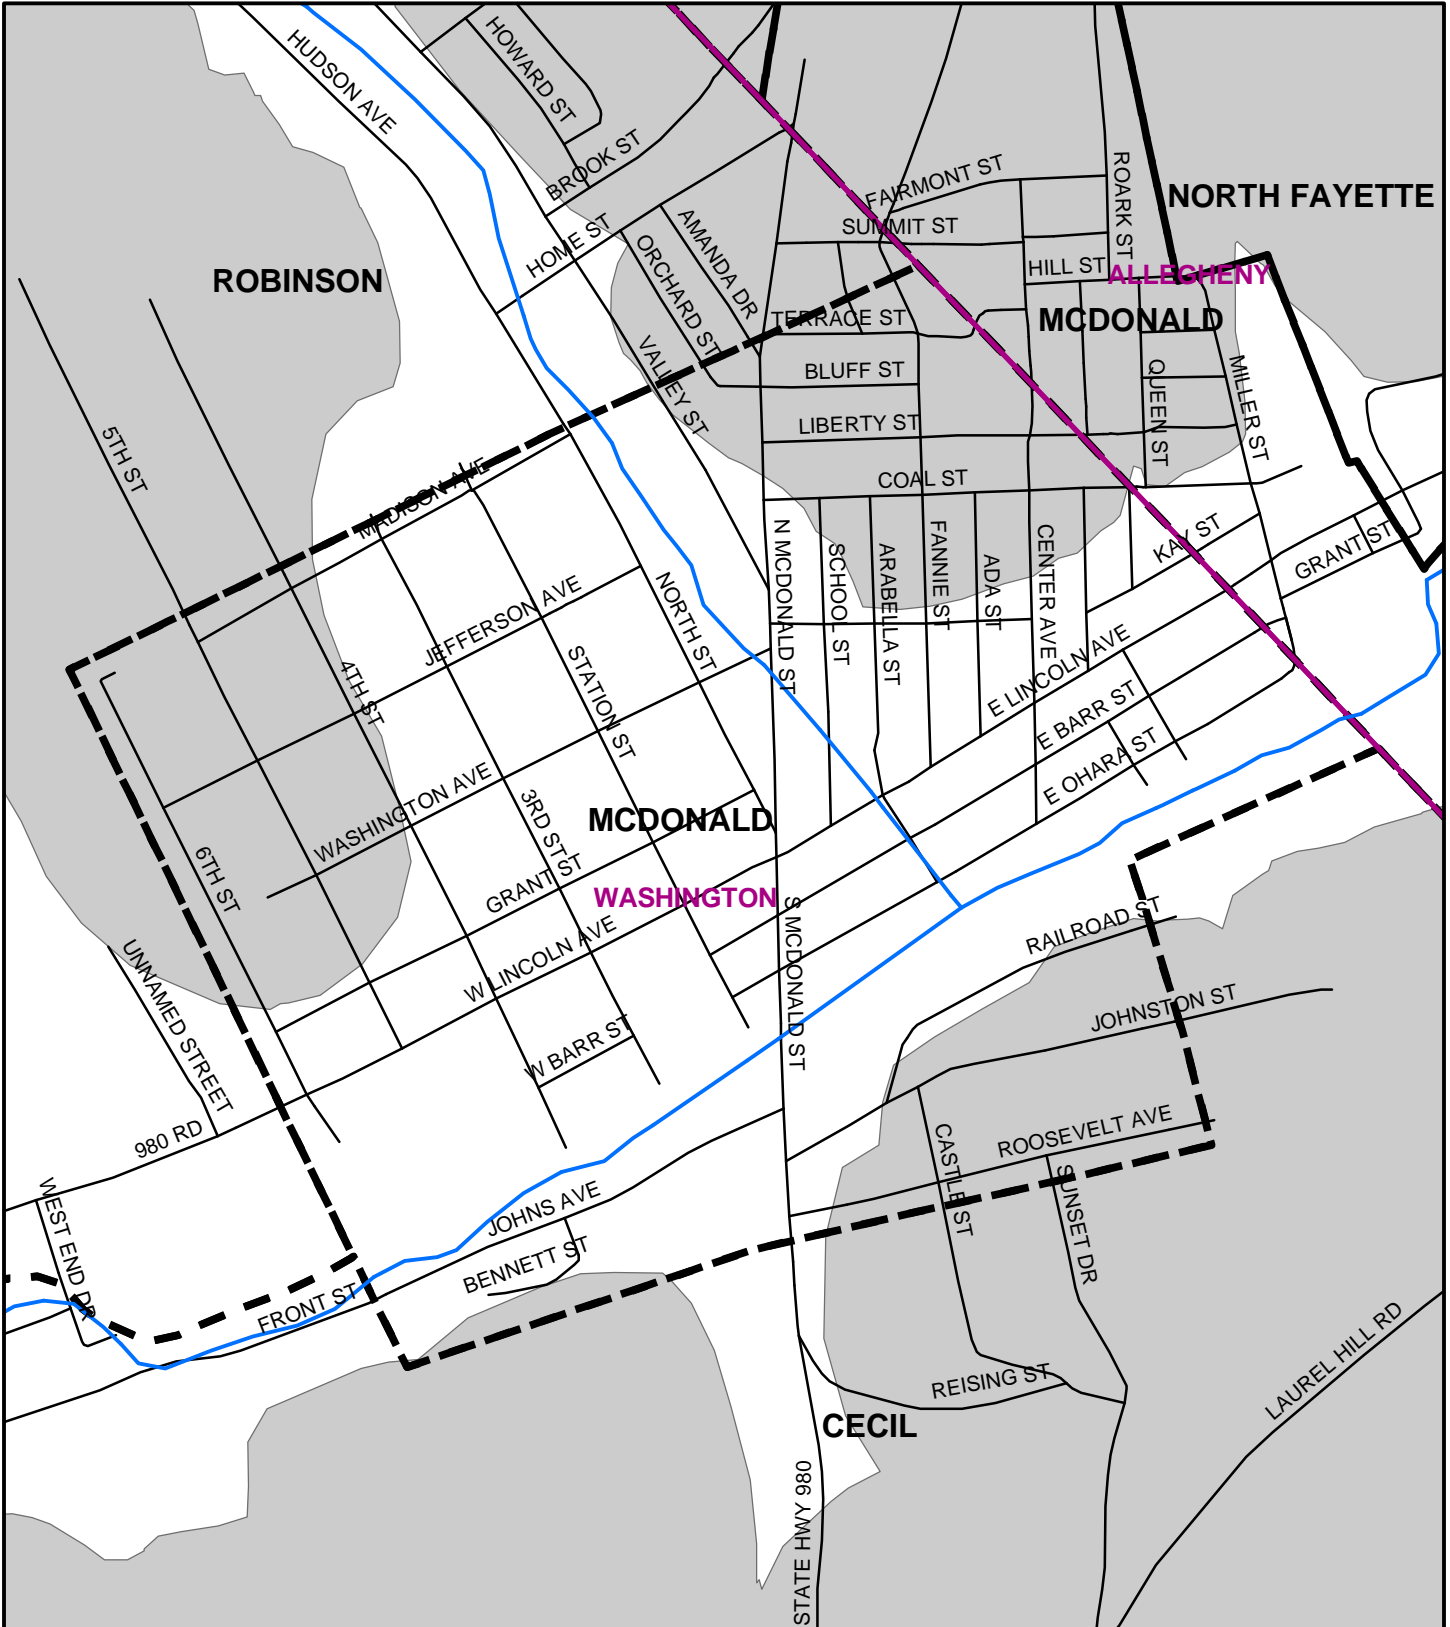

McDonald Boro, Washington County

Legend

- Municipality Boundary
- Undermined Area

This map was prepared using information considered to be the best historical data available.

The Department cannot verify the accuracy or completeness of this information.