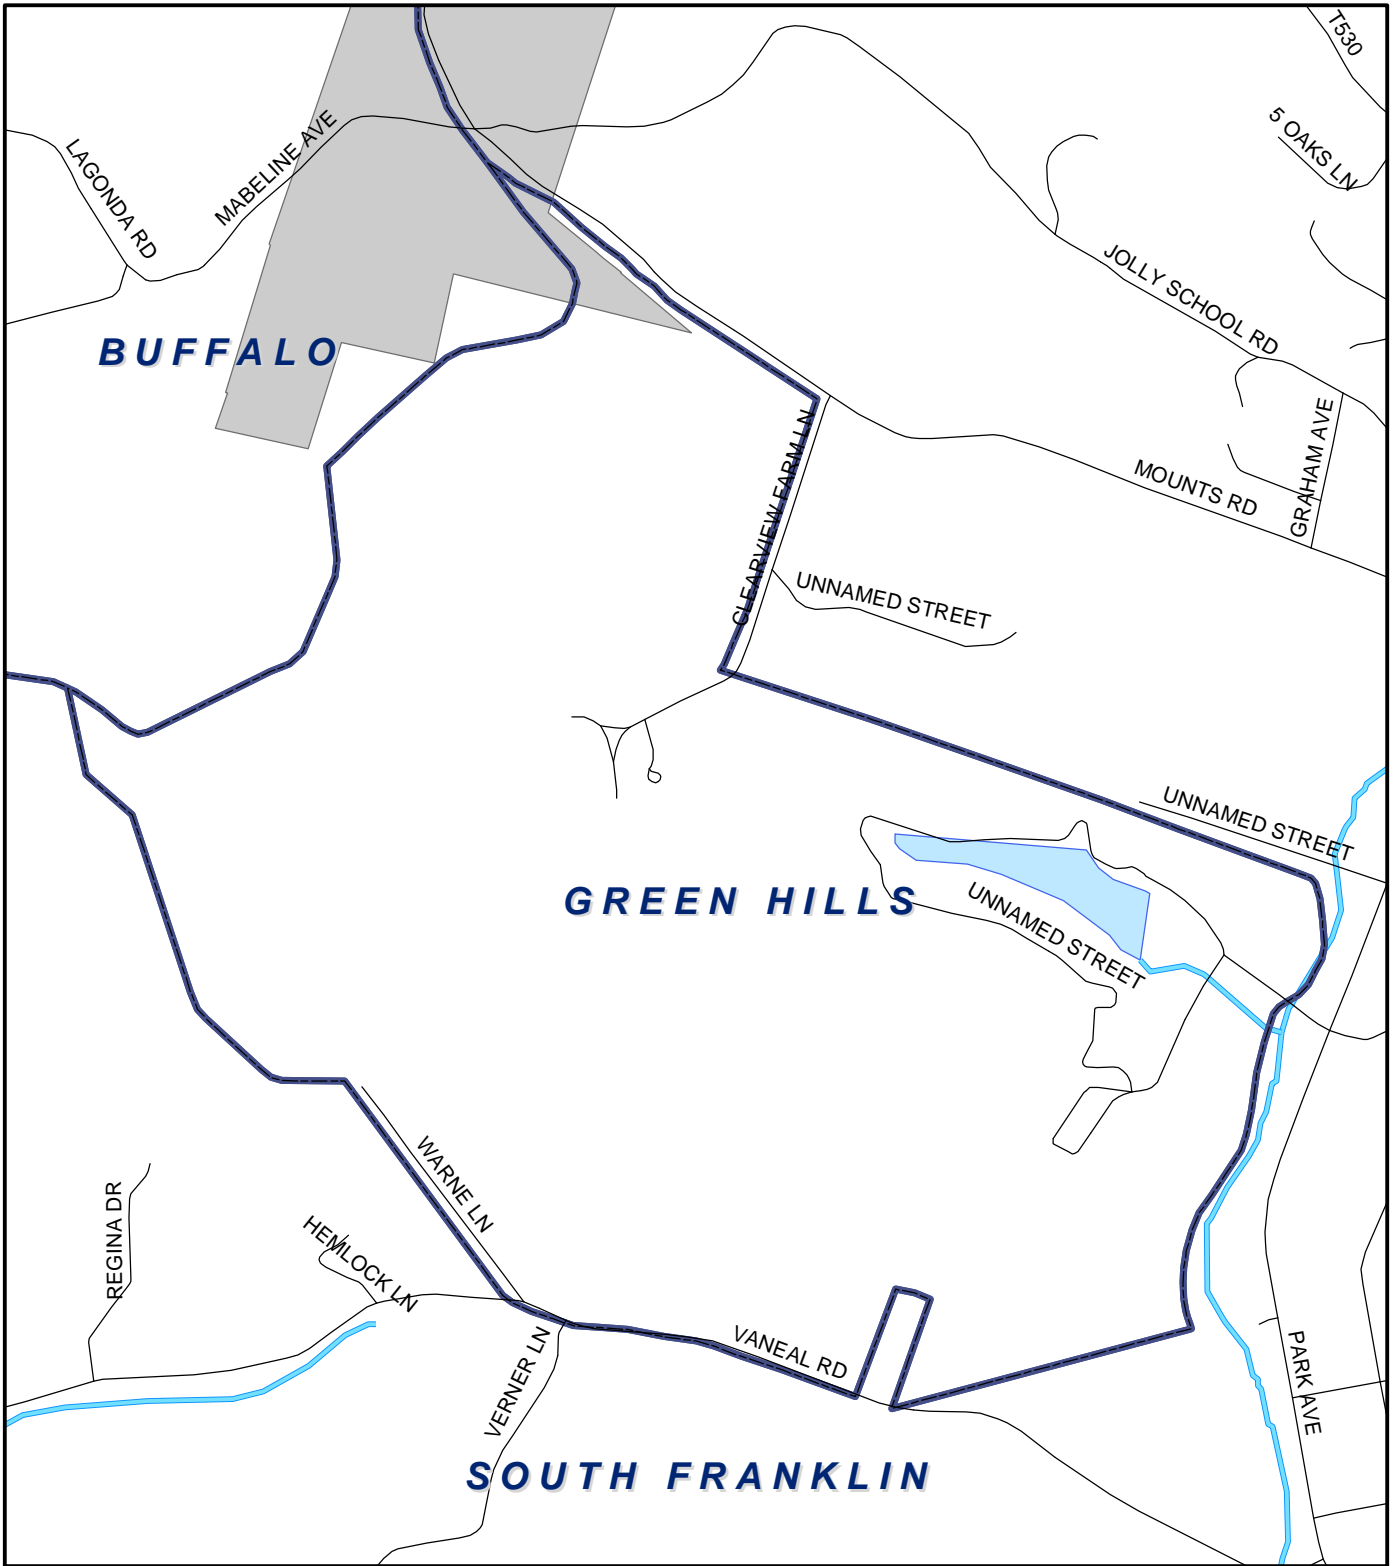

# Green Hills Boro, Washington County

## Legend

-  Municipality Boundary
-  Undermined Area

This map was prepared using information considered to be the best historical data available. The Department cannot verify the accuracy or completeness of this information.