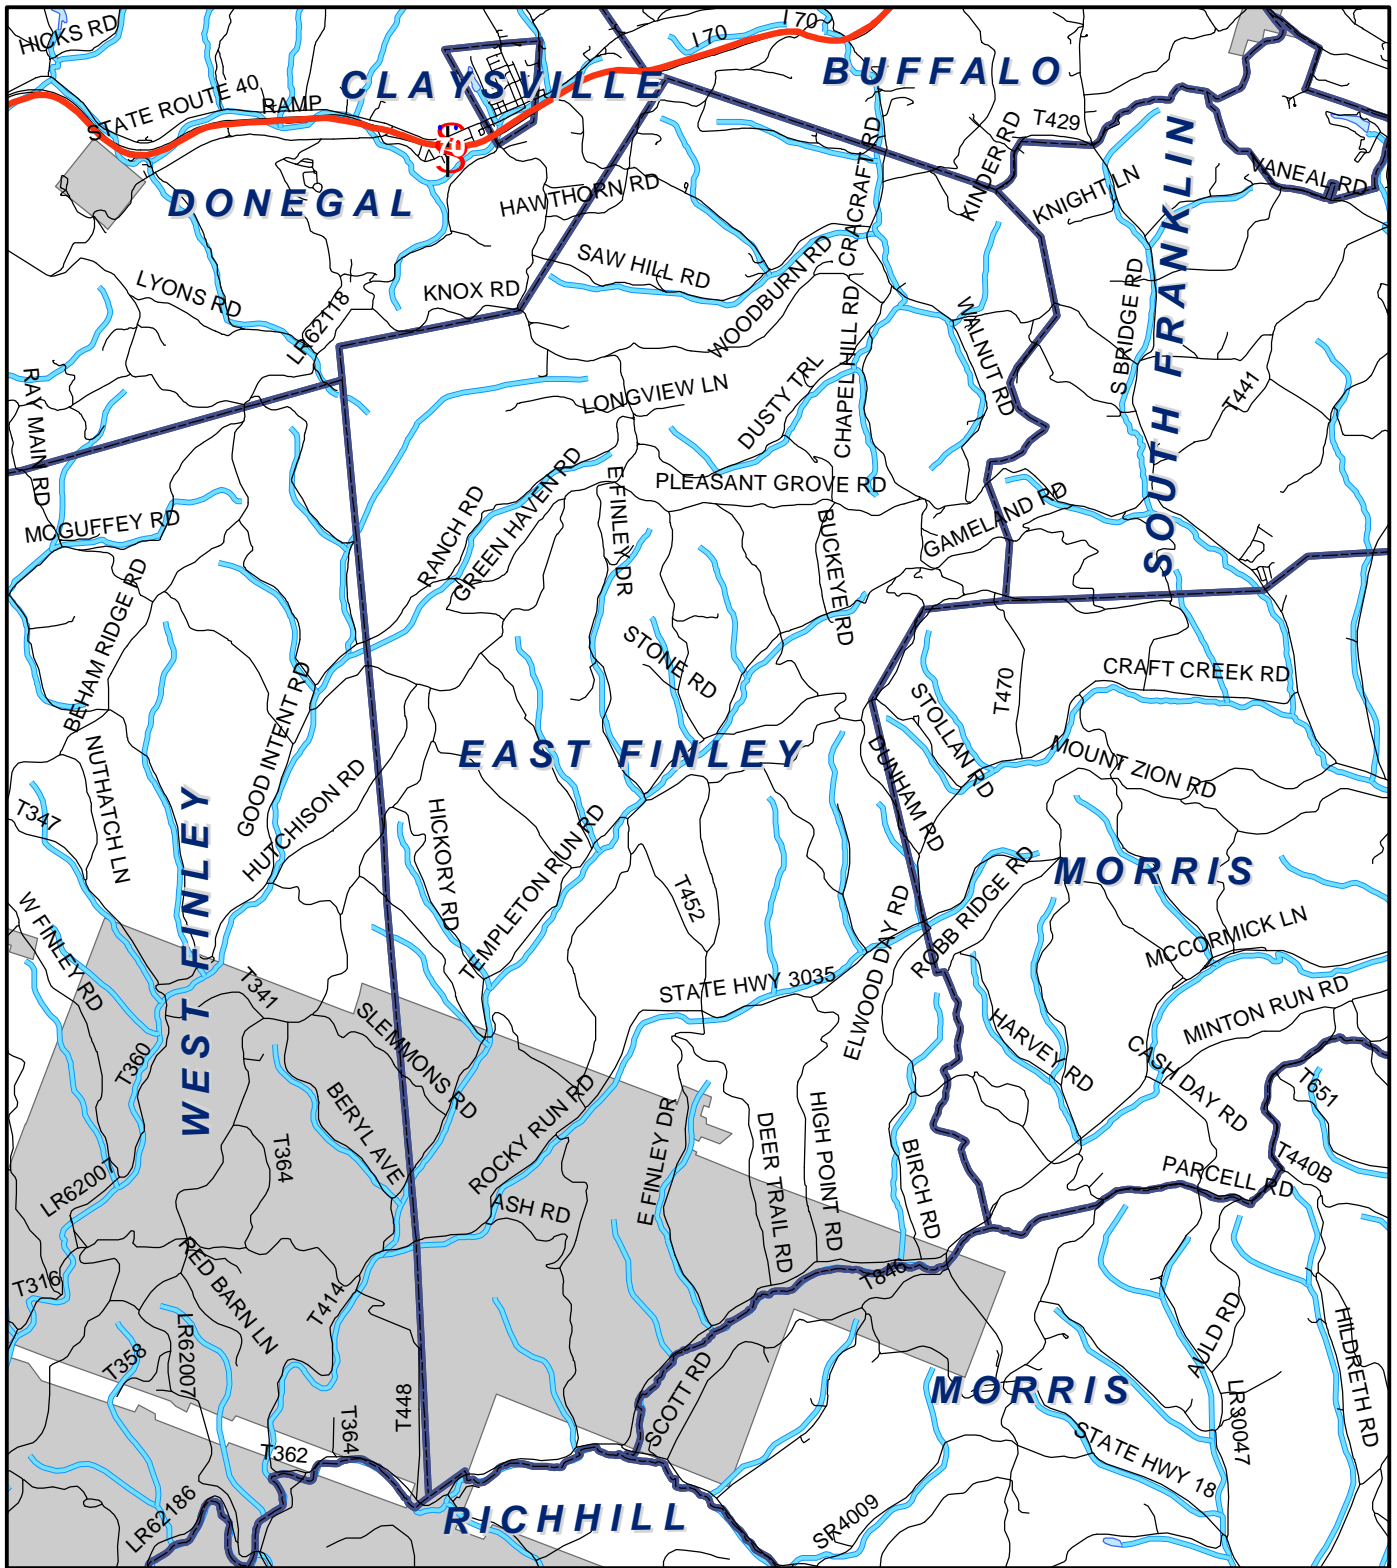

East Finley Twp, Washington County

Legend

- Municipality Boundary
- Undermined Area

This map was prepared using information considered to be the best historical data available.

The Department cannot verify the accuracy or completeness of this information.