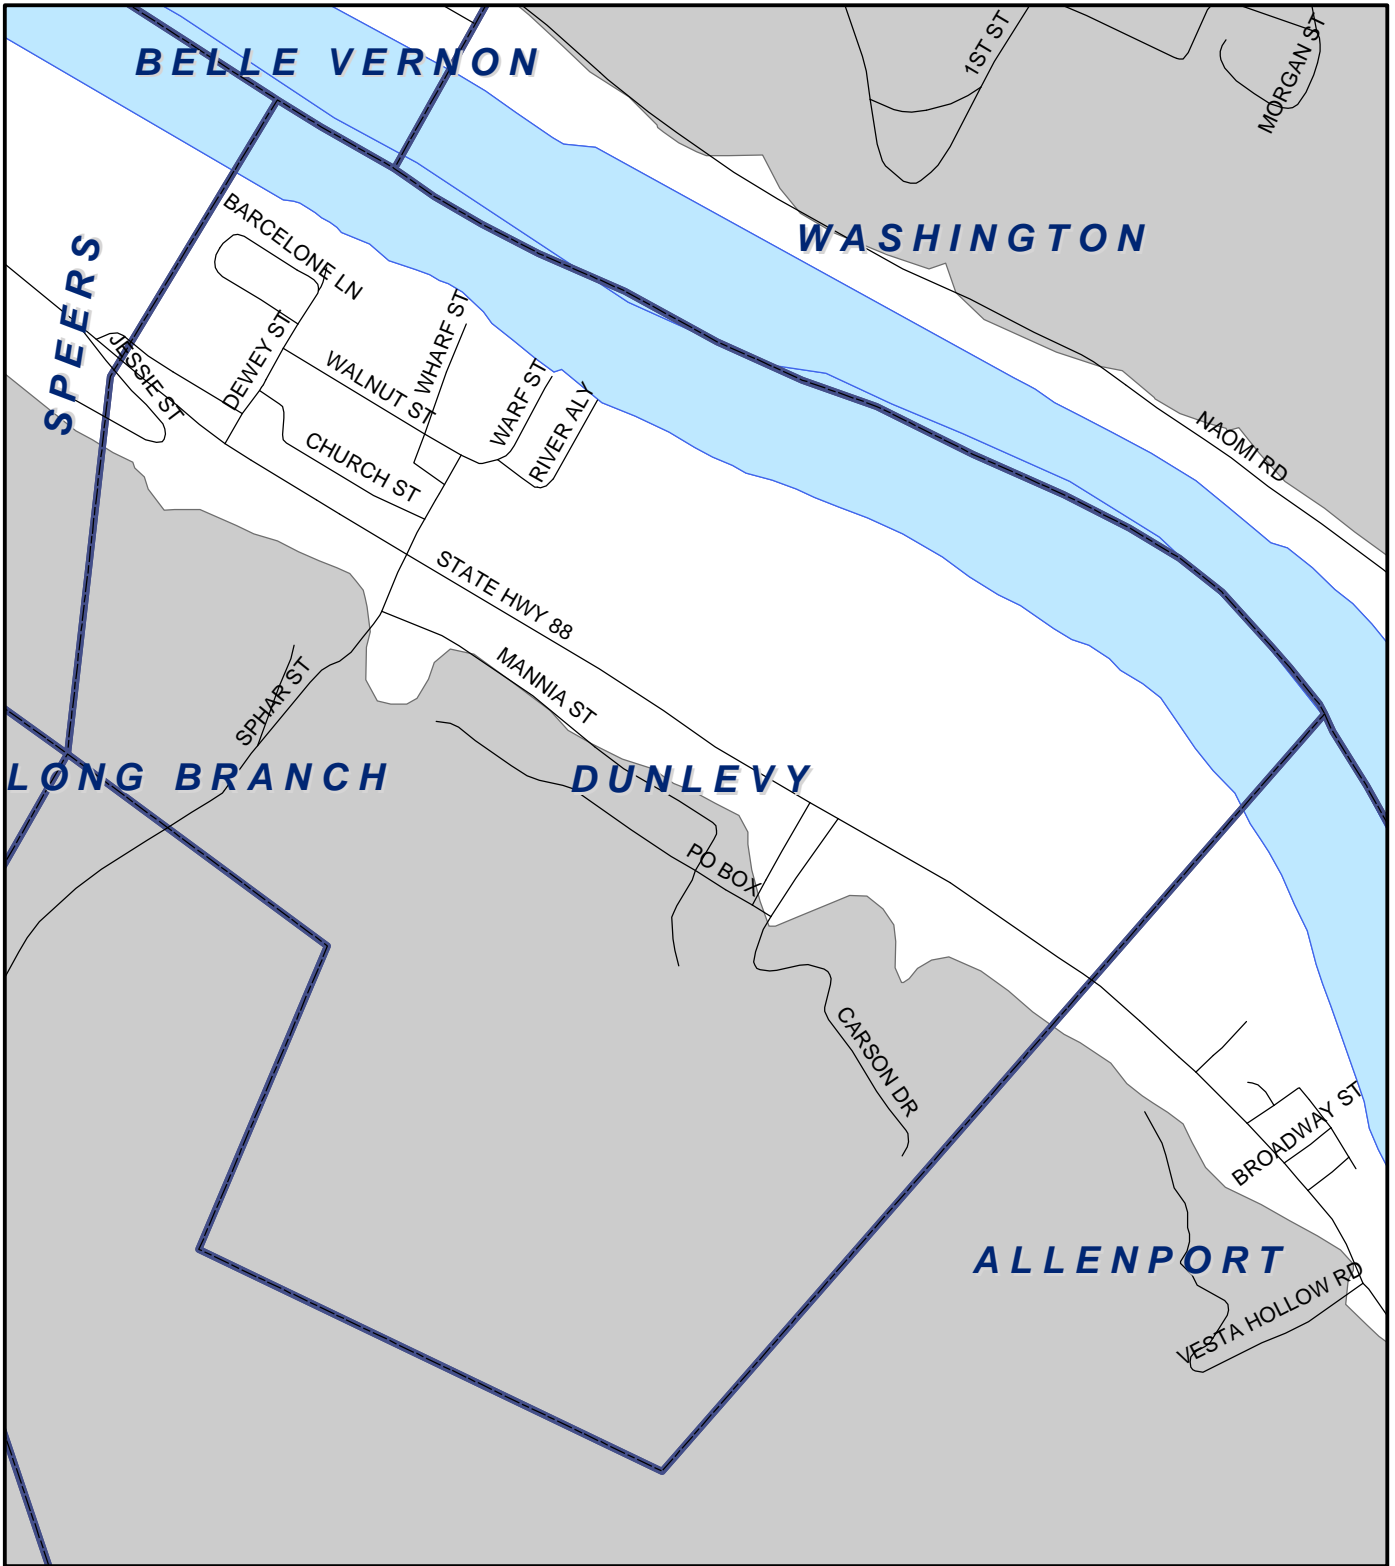

# Dunlevy Boro, Washington County

## Legend

-  Municipality Boundary
-  Undermined Area

This map was prepared using information considered to be the best historical data available.

The Department cannot verify the accuracy or completeness of this information.