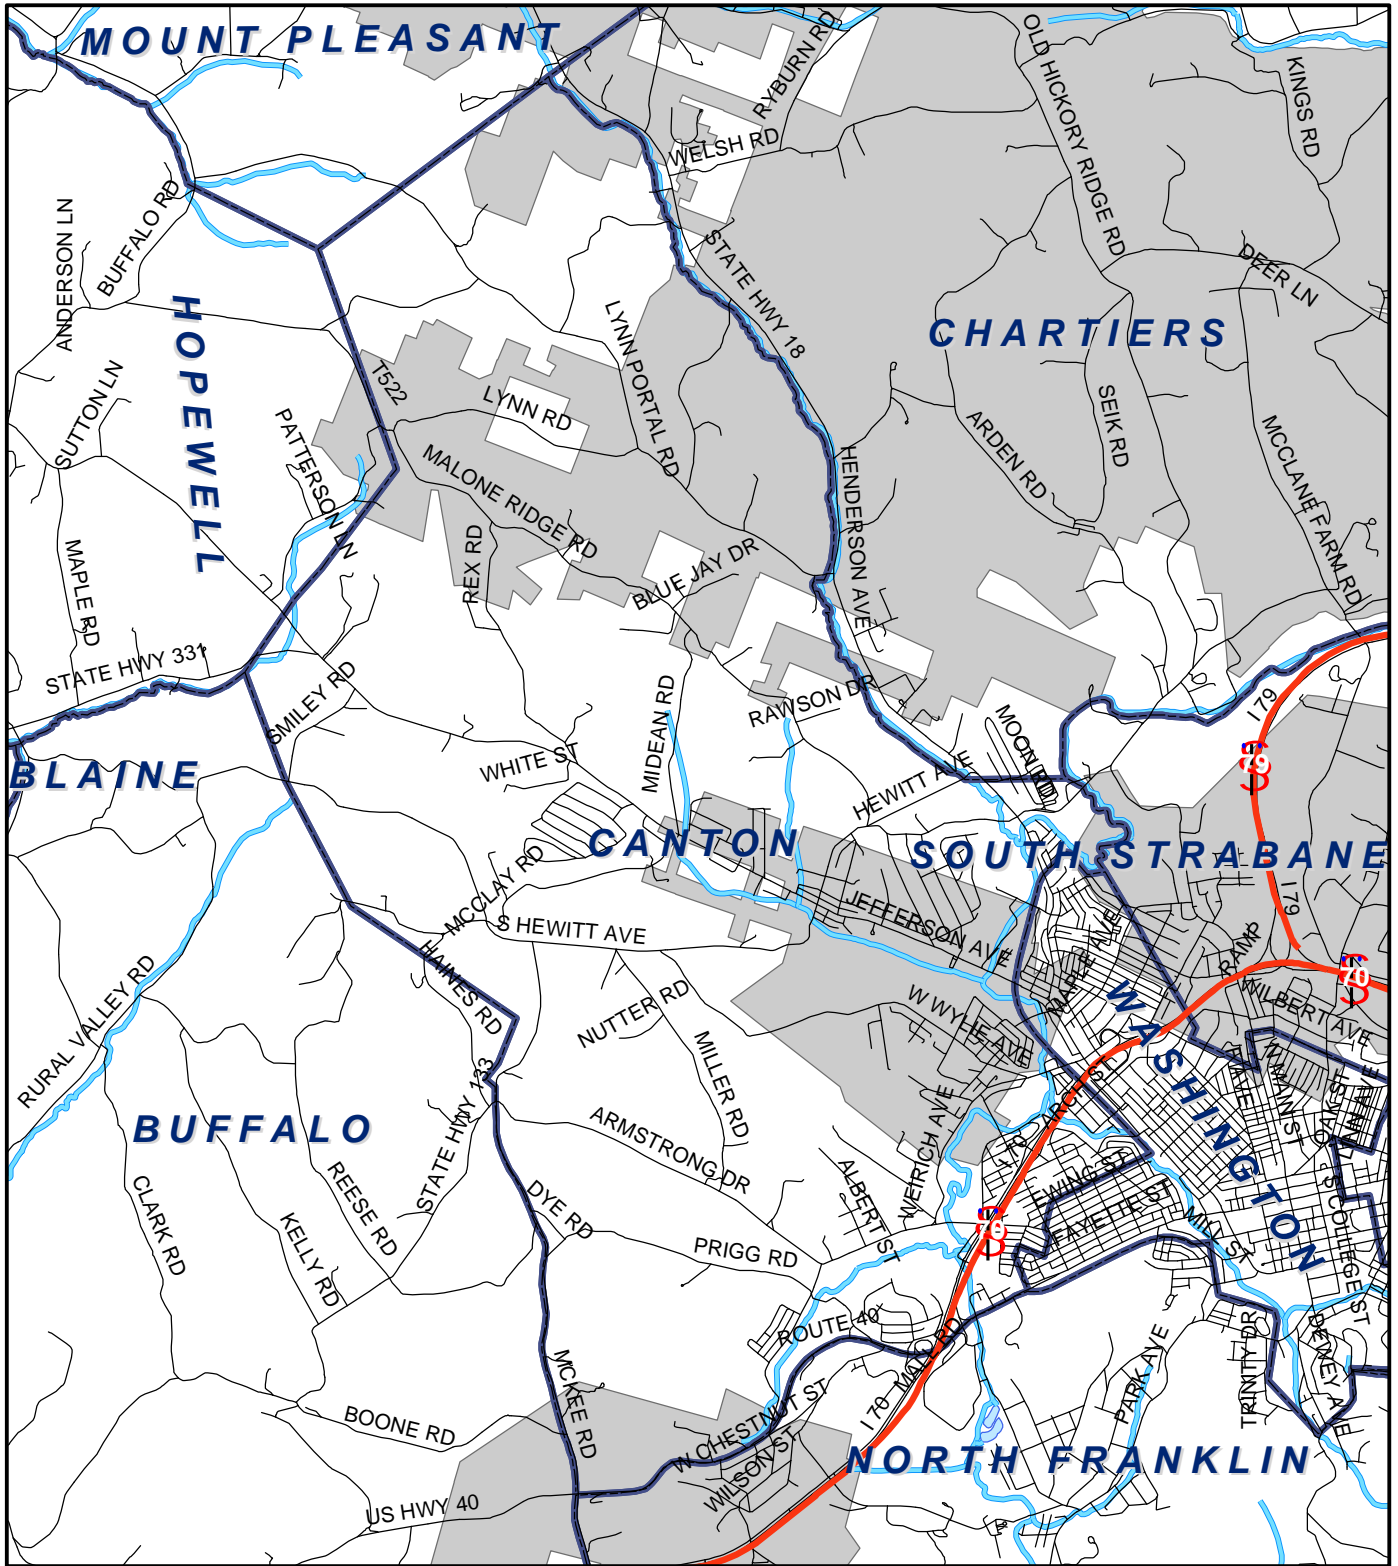

Canton Twp, Washington County

Legend

- Municipality Boundary
- Undermined Area

This map was prepared using information considered to be the best historical data available.

The Department cannot verify the accuracy or completeness of this information.