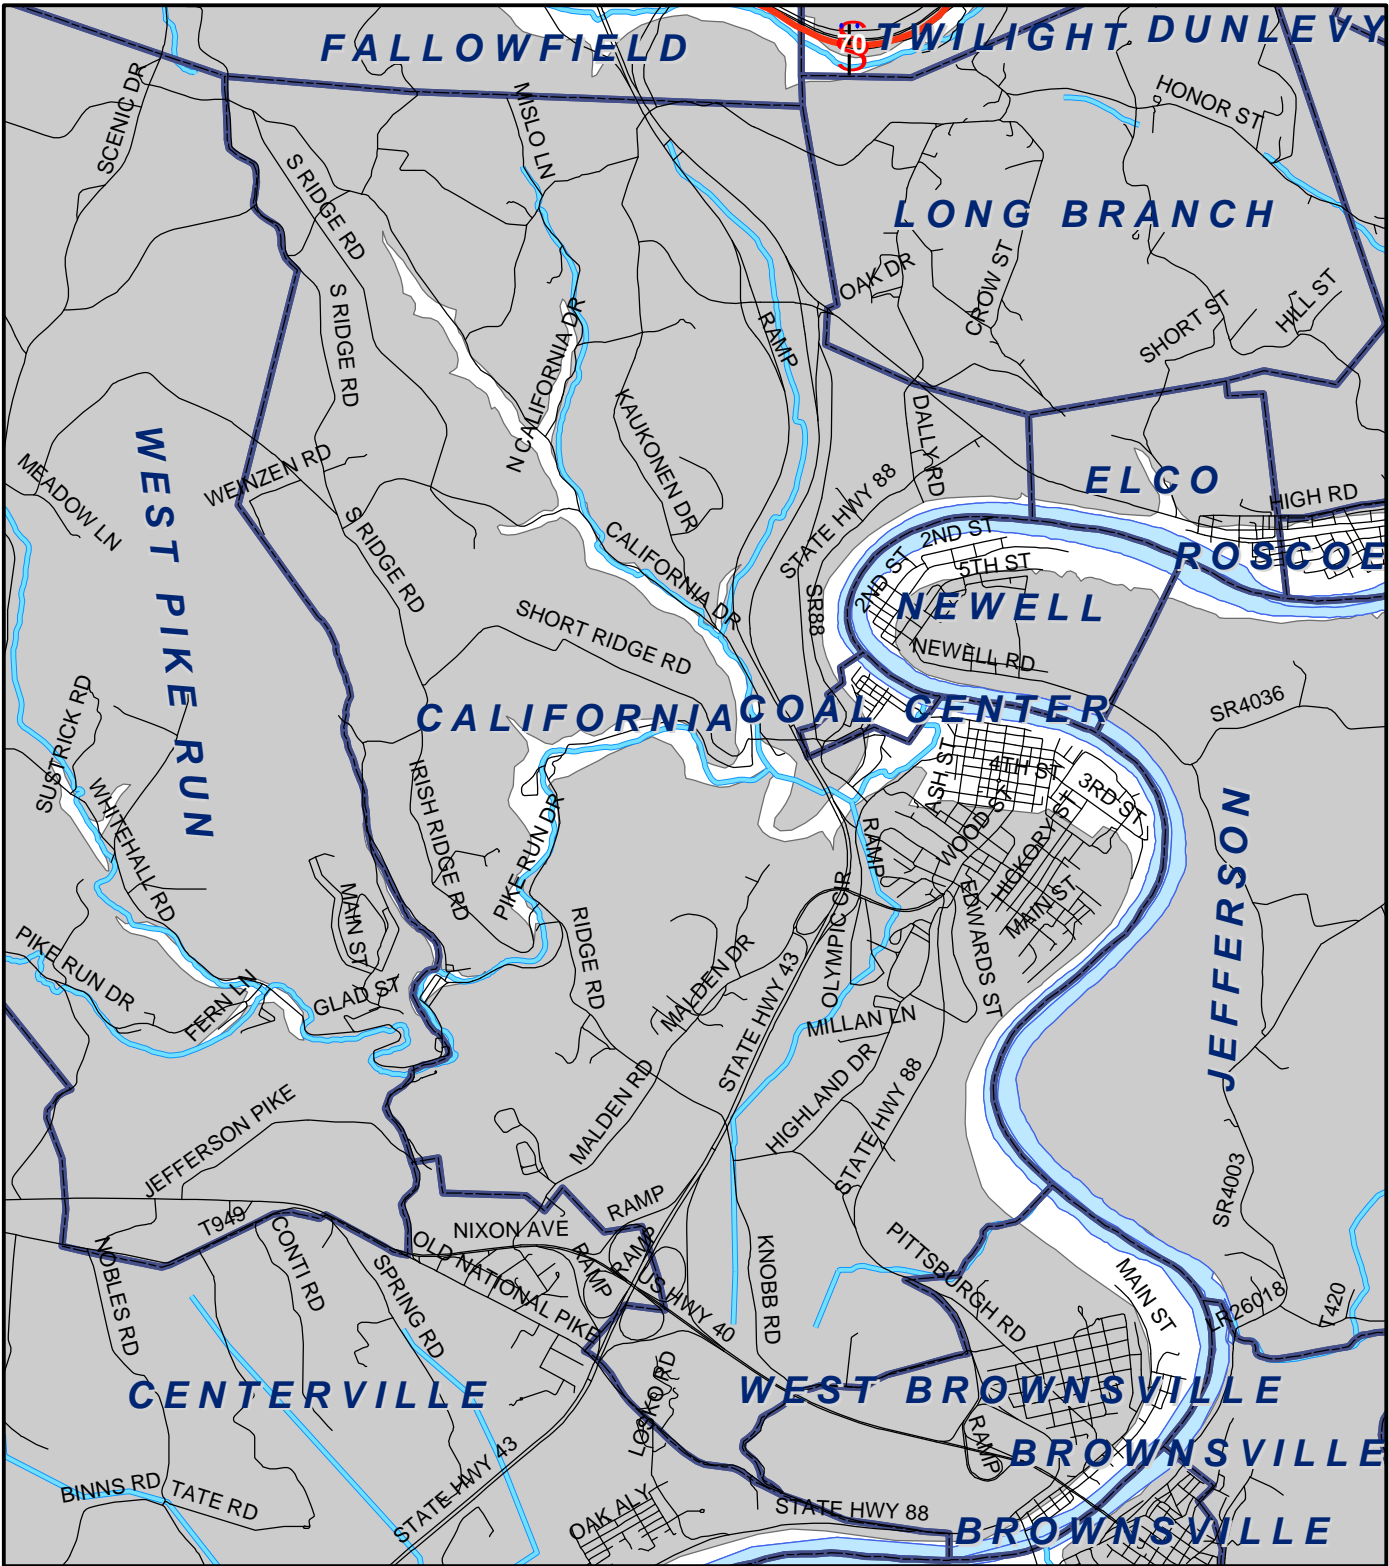

California Boro, Washington County

Legend

- Municipality Boundary
- Undermined Area

This map was prepared using information considered to be the best historical data available.

The Department cannot verify the accuracy or completeness of this information.