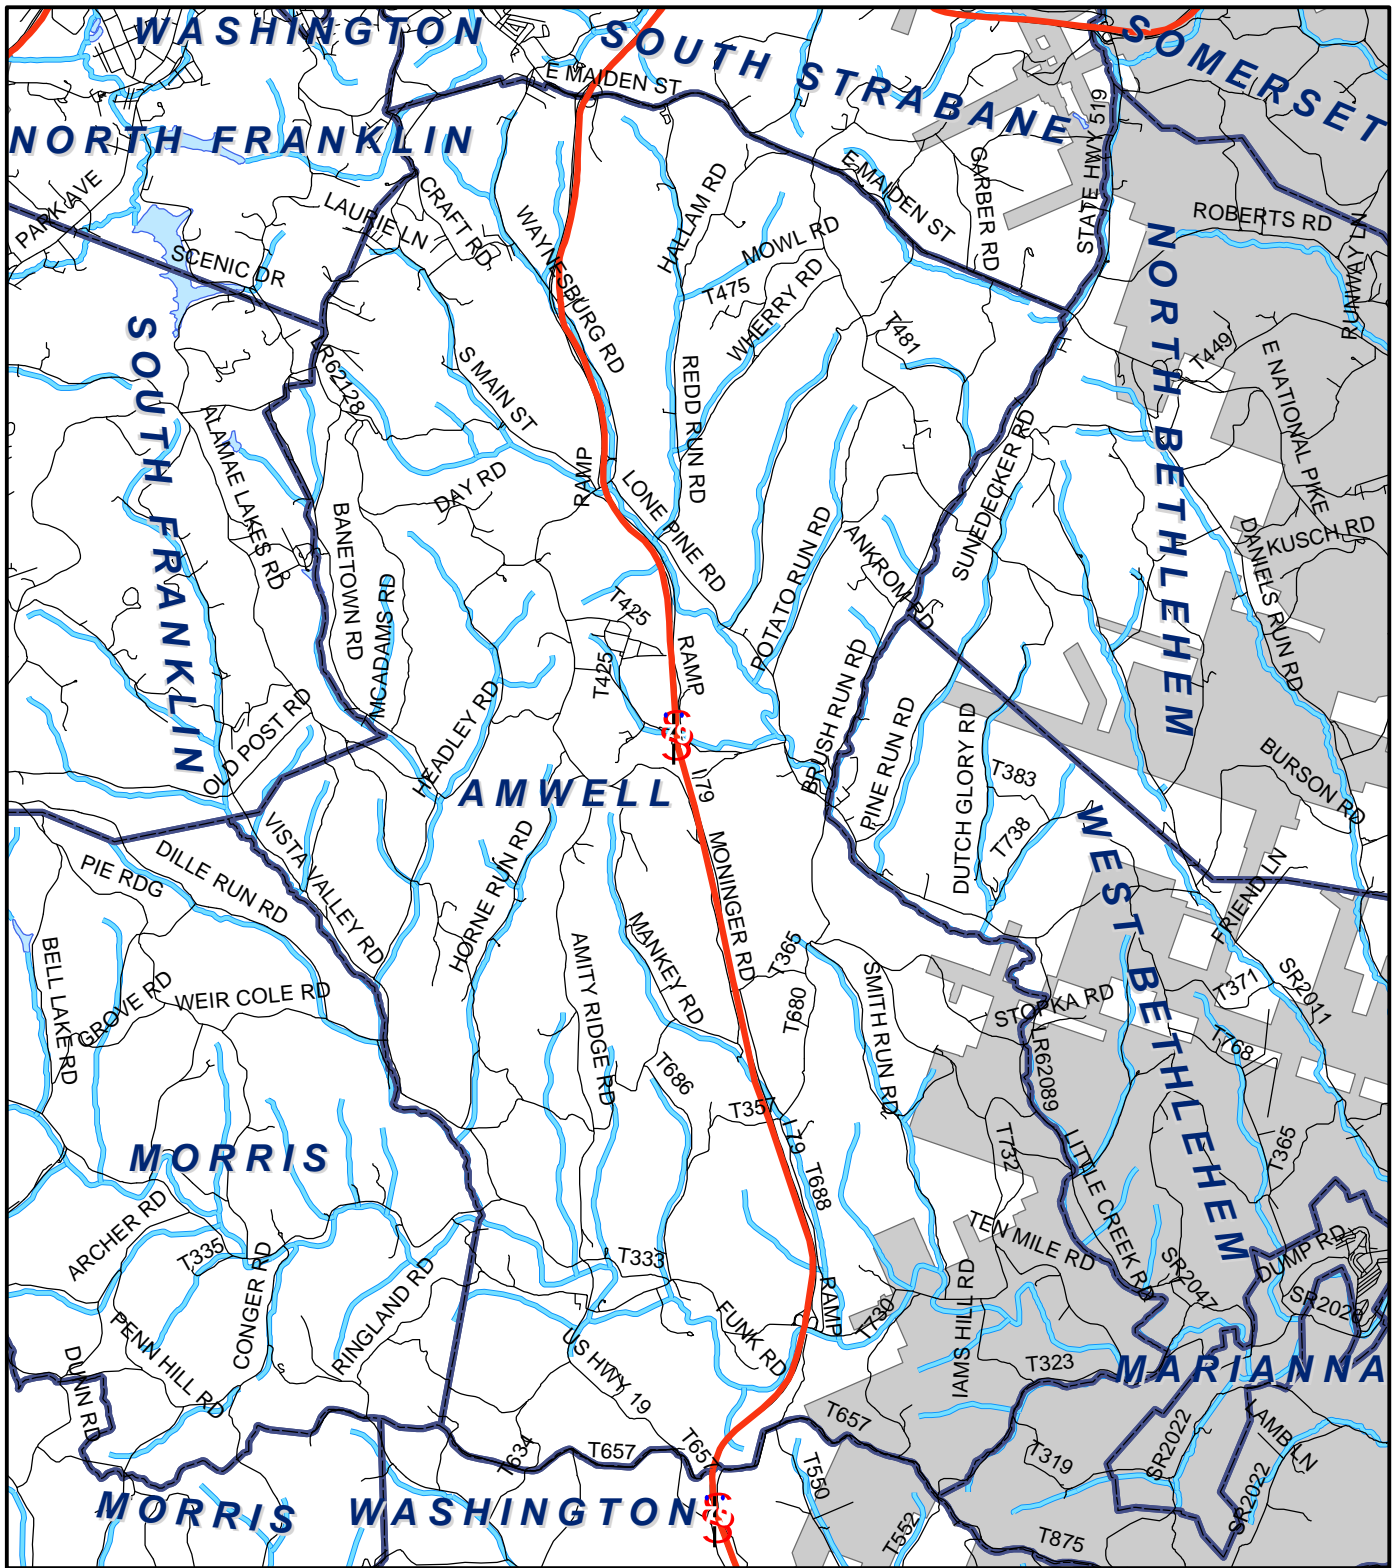

Amwell Twp, Washington County

Legend

- Municipality Boundary
- Undermined Area

This map was prepared using information considered to be the best historical data available.

The Department cannot verify the accuracy or completeness of this information.